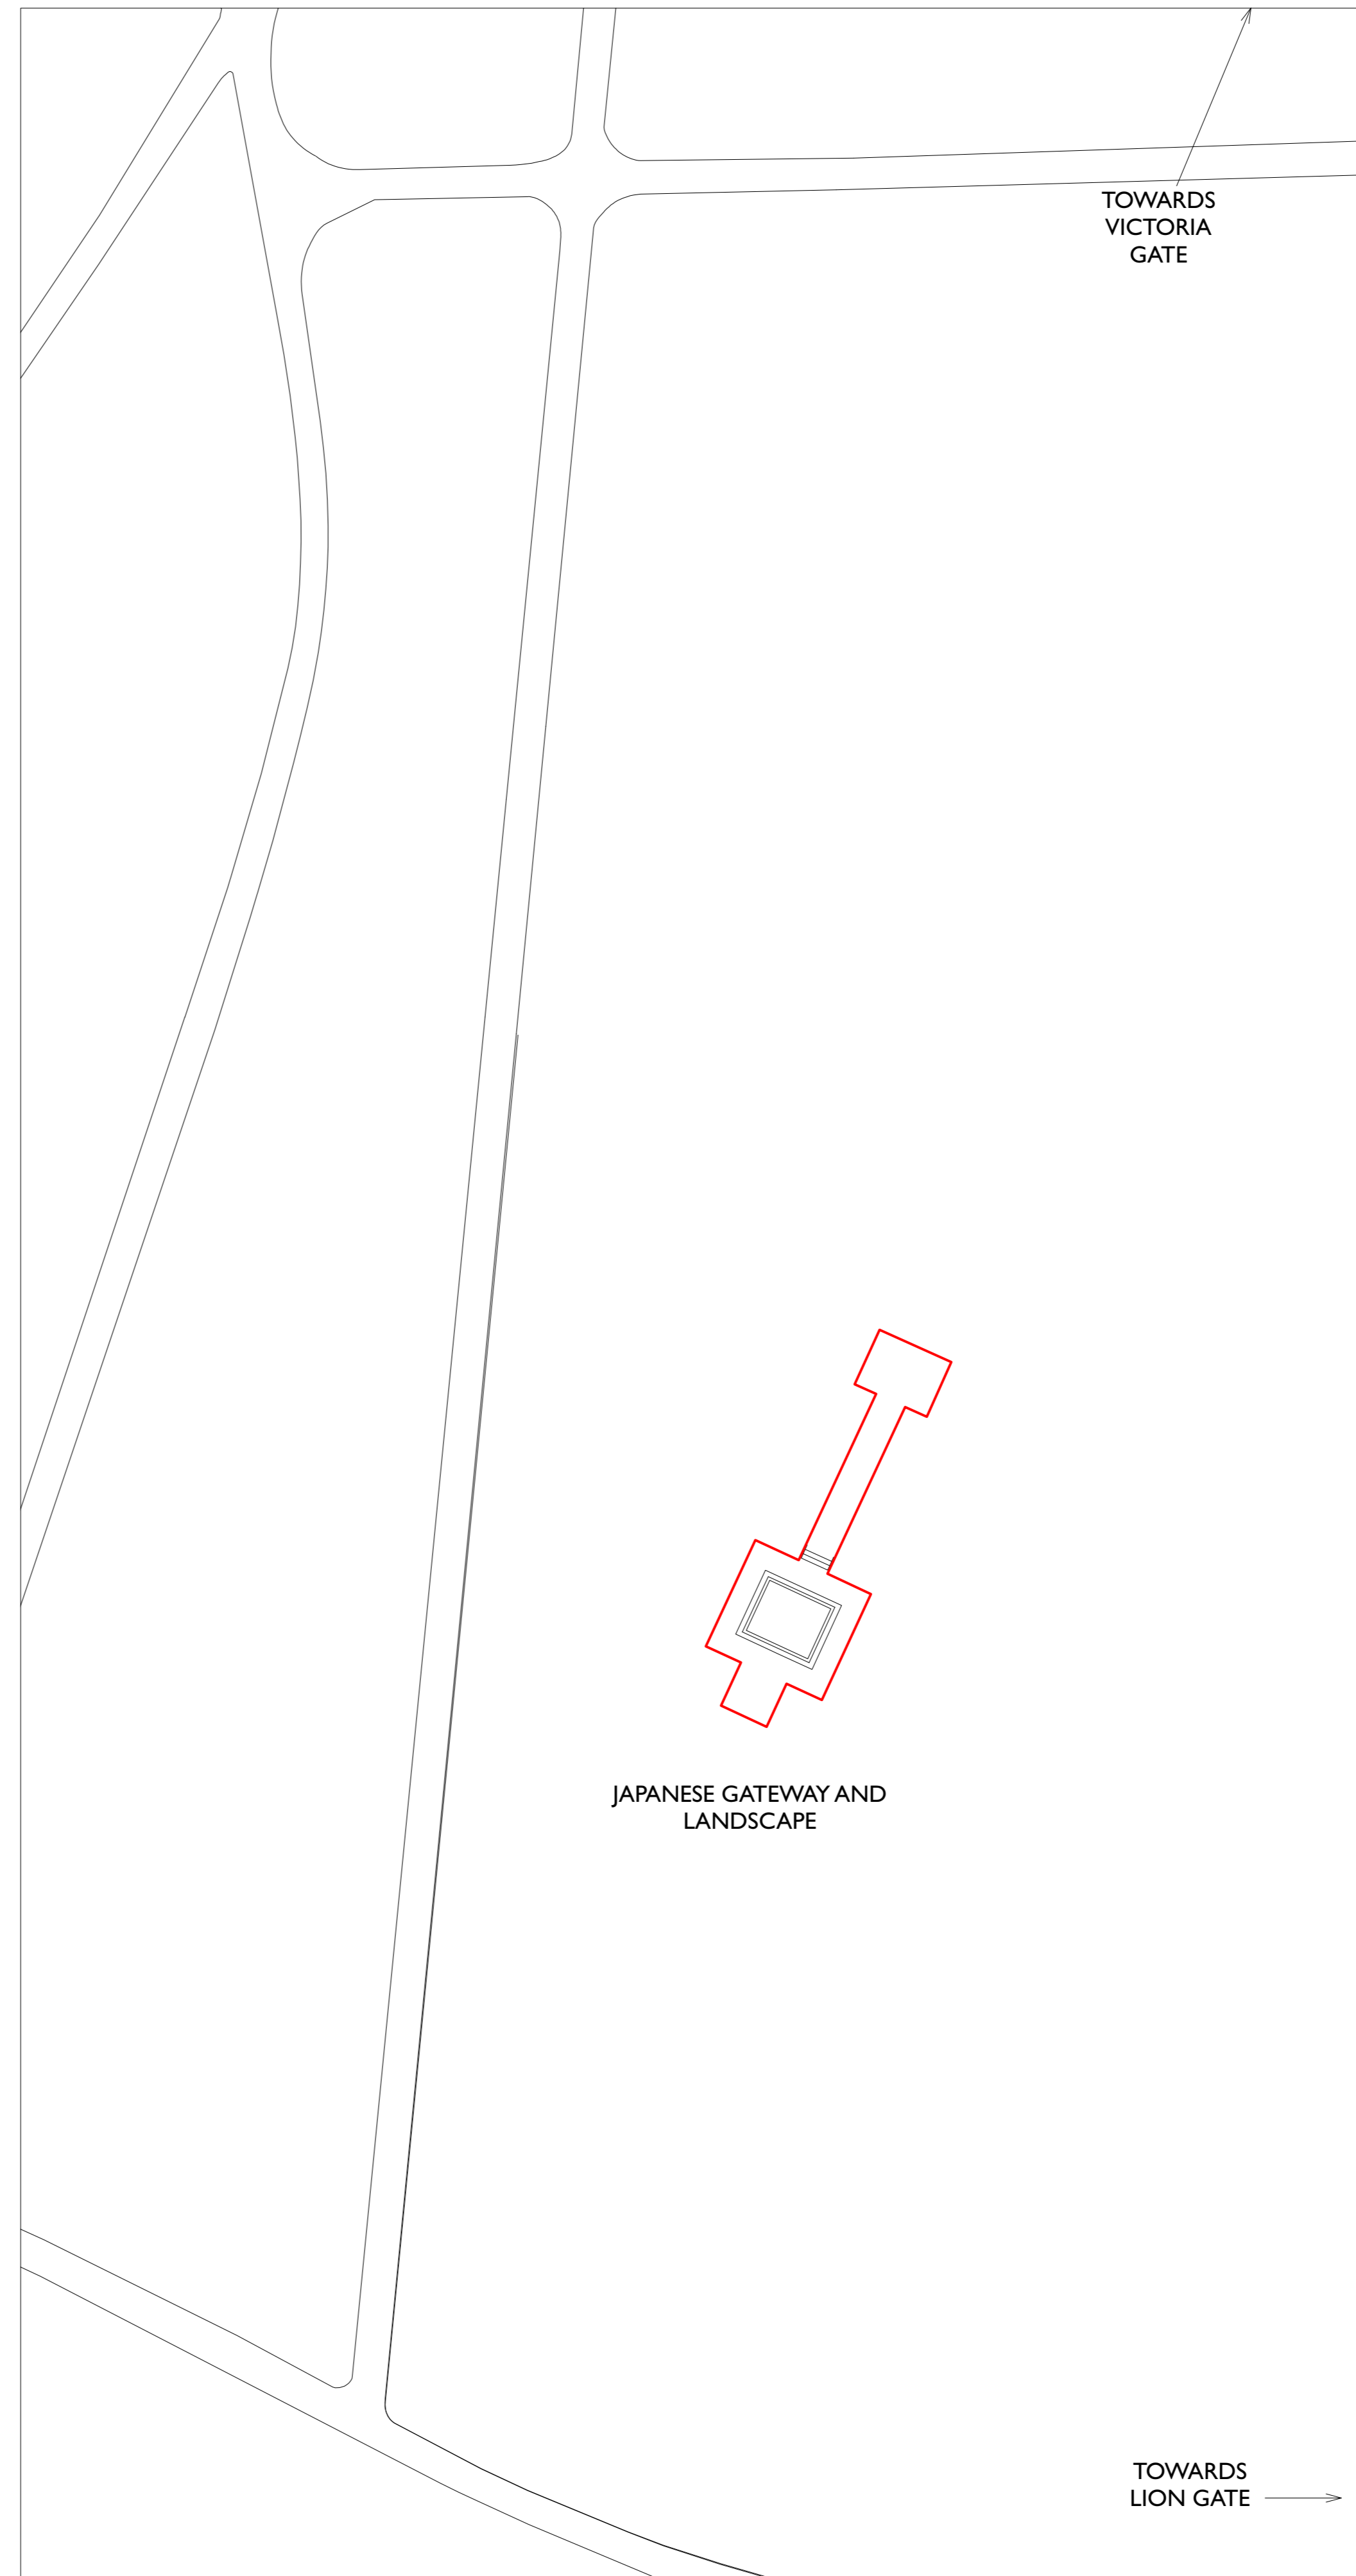

LOCATION PLAN
SCALE 1:1250

BLOCK PLAN
SCALE 1:500

DO NOT SCALE THIS DRAWING USE DIMENSIONS ONLY
 VERIFY ALL DIMENSIONS ON SITE BEFORE COMMENCING ANY WORK OR SHOP DRAWINGS
 INFORM THE ARCHITECT BEFORE ANY WORK STARTS IF THIS DRAWING EXCEEDS THE QUANTITIES IN ANY WAY
ISSUE STATUS: For Planning
 Revision A Date 05/01/2024 Title block amended