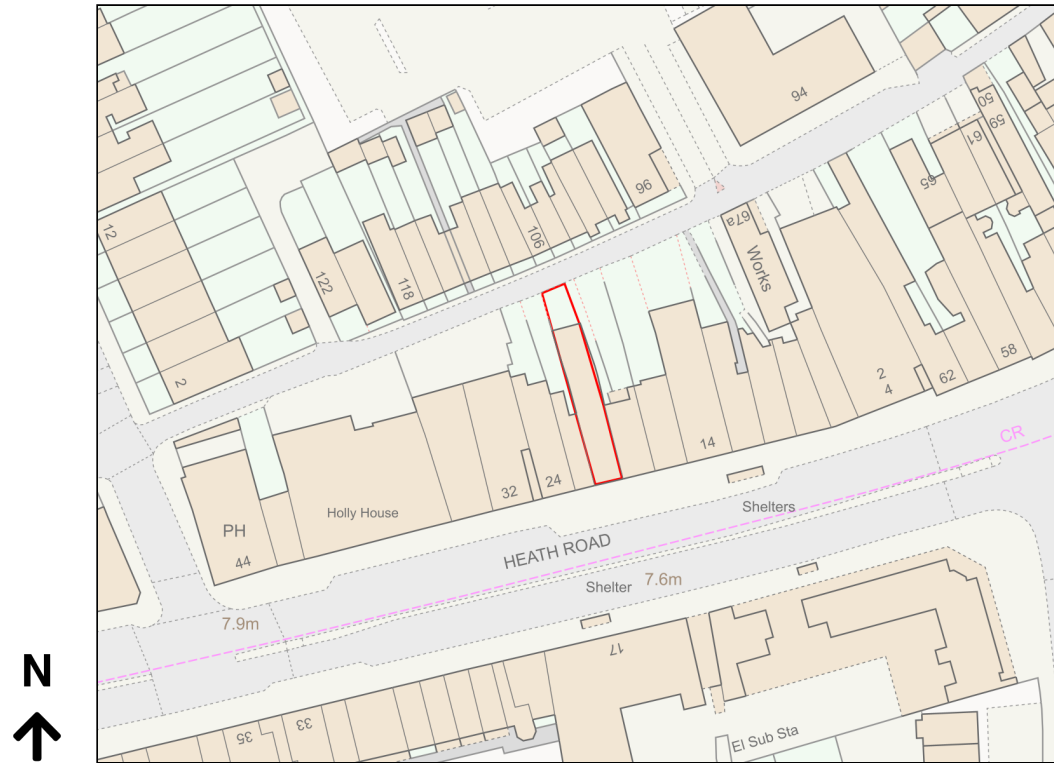

Location Plan

Site Address: Star Print, 20, Heath Road, Twickenham, TW1 4BZ

Date Produced: 09-Feb-2024

Scale: 1:1250 @A4

Planning Portal Reference: PP-12606969v1