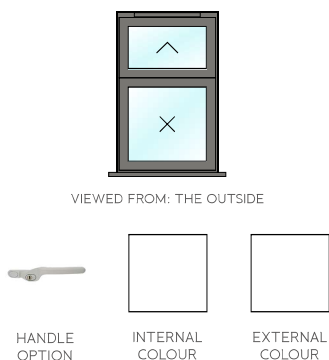

Your Windows...

Bath

System:	OW70
Size (w x h):	610mm x 1,000mm
Quantity:	1
Internal colour:	Hipca white, Gloss 9910G
External colour:	Hipca white, Gloss 9910G
Handle model and colour:	Origin Cranked Handle (10mm Spindle) Hipca white, Gloss 9910G
Glazing option:	4 Obs
Frame extenders:	Top: None Bottom: None Left: None Right: None
Frame extender trickle vents:	None
Sash trickle vents:	None