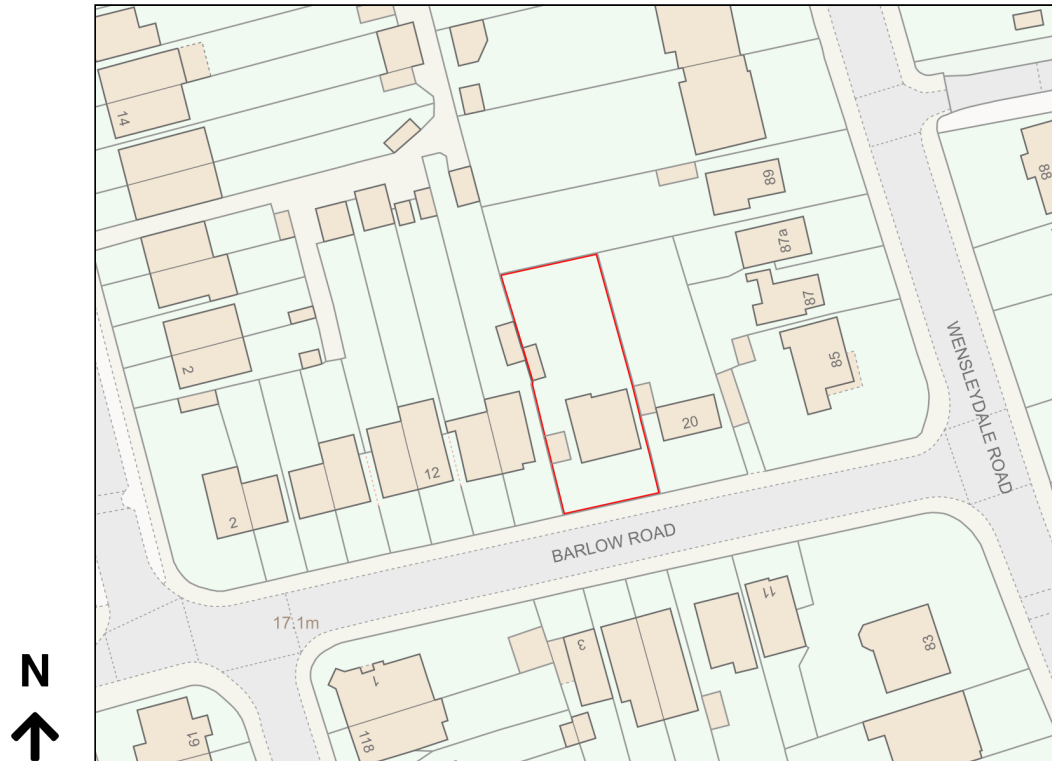

Location Plan

Site Address: 18, Barlow Road, Hampton, TW12 2QP

Date Produced: 06-Mar-2024

Scale: 1:1250 @A4

Planning Portal Reference: PP-12865095v1