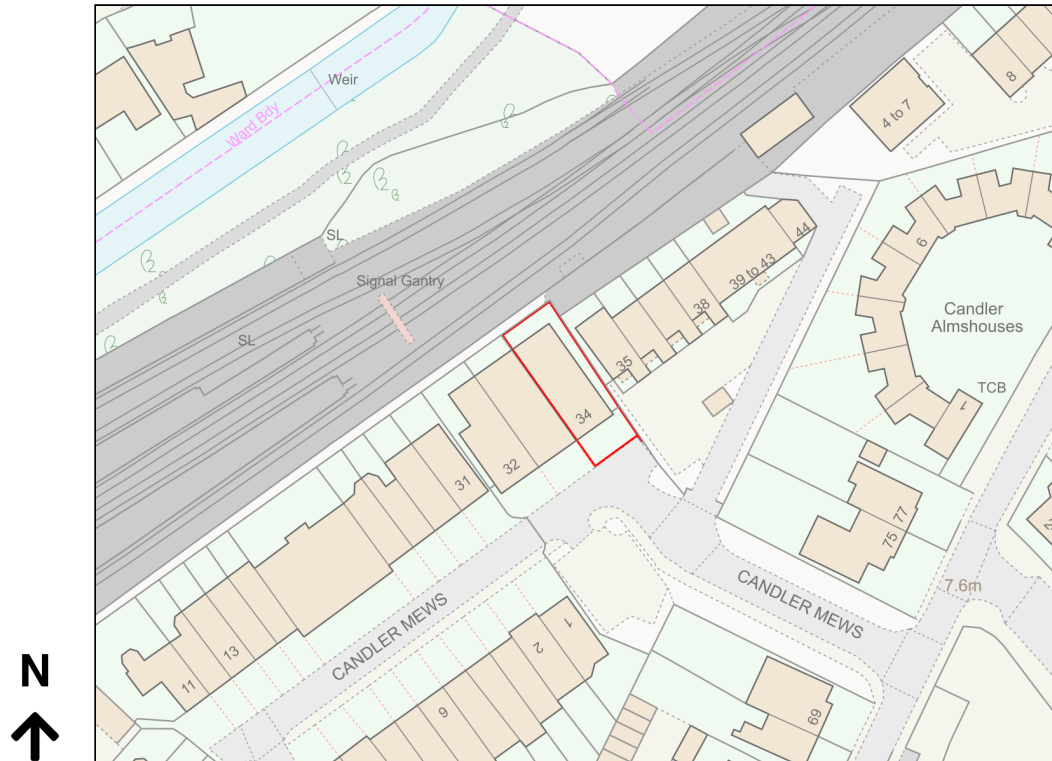

Location Plan

Site Address: Pcp Ltd, 34, Candler Mews, Twickenham, TW1 3JF

Date Produced: 12-Mar-2024

Scale: 1:1250 @A4

Planning Portal Reference: PP-12869977v1