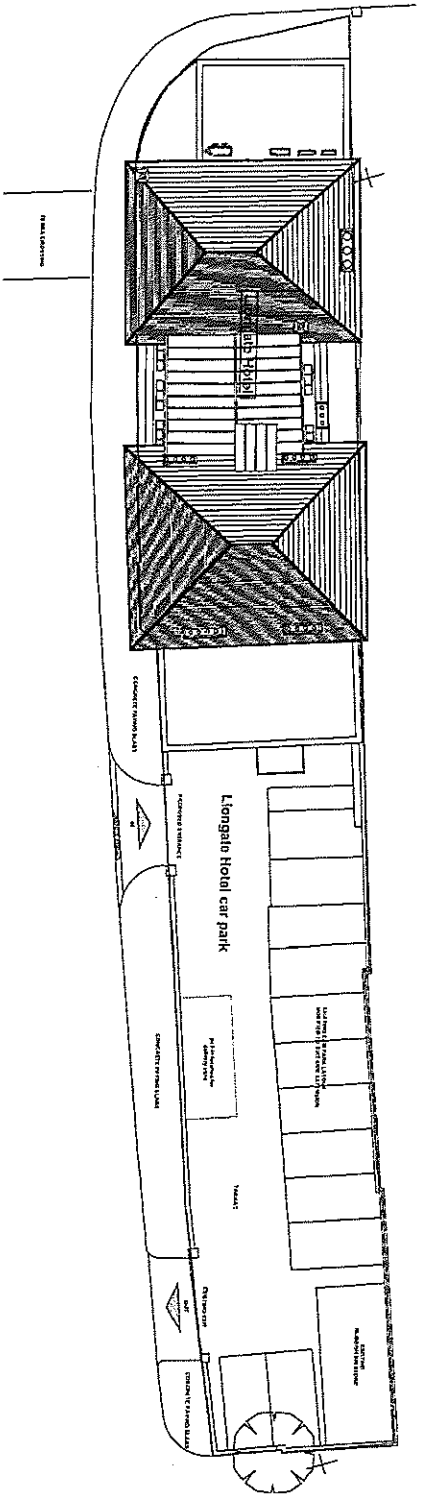

NOTES
 Check all dimensions on site. Do not scale from this drawing.
 For any enquiries or further considerations to SCD Architects,
 This Drawing is Copyright ©

proposed site plan

Publishers
 Drawn by: TS
 P.A.J. Design and Architecture
 0207114 SC

Project
 Lion Gate Hotel
 Hampton Court Road
 East Molesey
 KT8 9DD

Client
 Bushy Park Lodge Ltd
 6 Sandy Lane
 Teddington
 TW11 0DR

Title
 Proposed Proposed Plan

Drawing No. 13007_L(PA) 003
 Revision PA2

Scale @ A3 1:250
 Drawn by TS
 Date 01/04/2014
 Checked SC