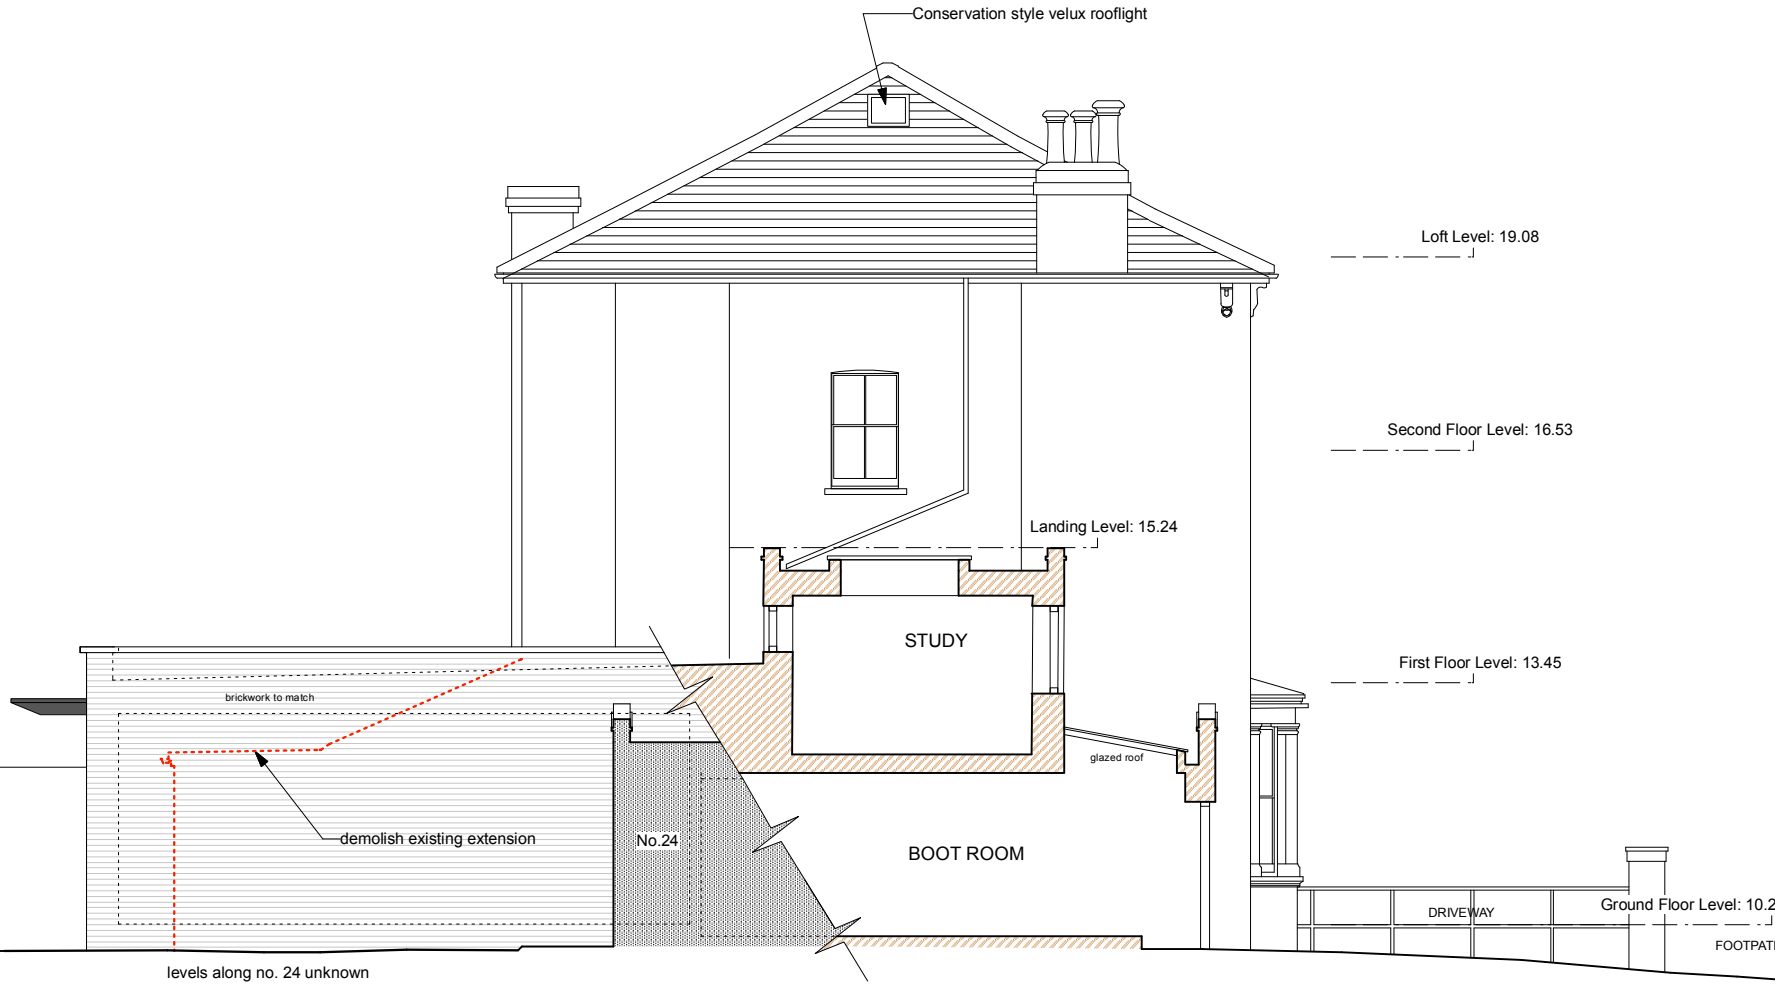

Existing Walls
Proposed/New Walls
Existing items to be removed

BROD WIGHT
Architects

8a Baynes Mews --- London --- NW3 5BH

26 Mount Ararat Road
London TW10 6PG

www.brodwight.co.uk office@brodwight.co.uk

Tel 020 7722 0810 This drawing is copyright

Drawing Title:

Proposed Side Elevation

Planning Issue

Drawing Ref:

1140-AP09

Date
March 2024

Scale
1:100@A4

No.26 MOUNT ARARAT ROAD, TW10 6PG
PROPOSED SIDE ELEVATION (N-W)

Datum Line 5.00m

FIT MARK A