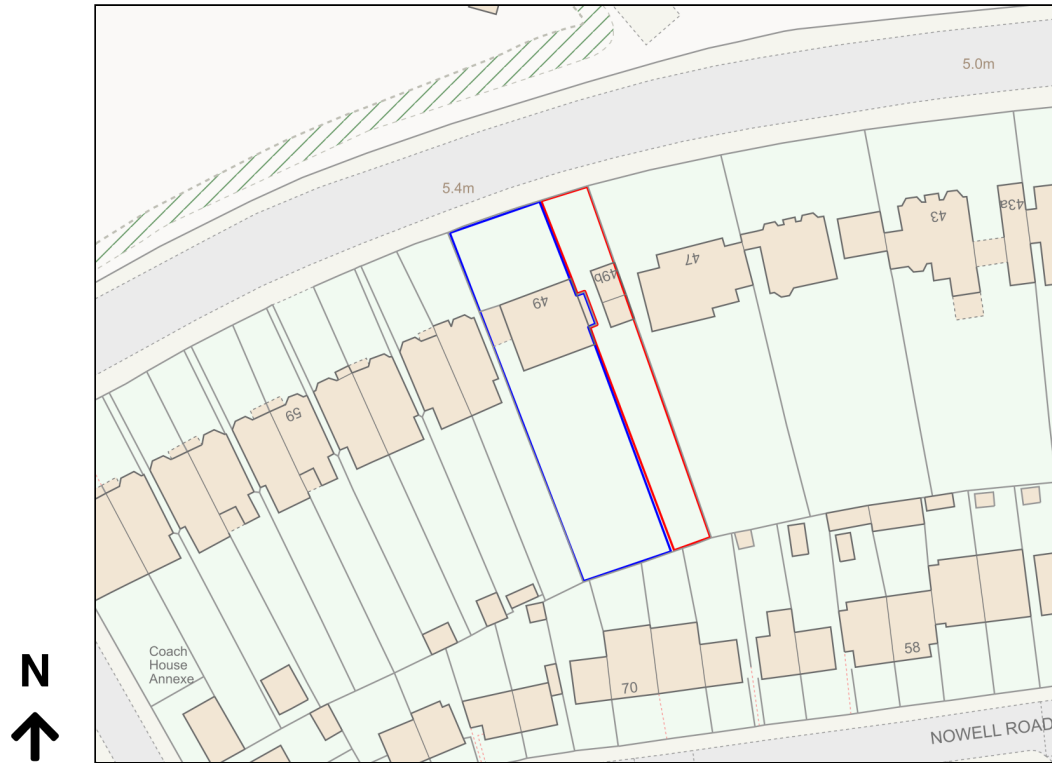

# Location Plan

Site Address: 49b, Lonsdale Road, Barnes, London, SW13 9JR

Date Produced: 28-Mar-2024

Scale: 1:1250 @A4

Planning Portal Reference: PP-12910061v1