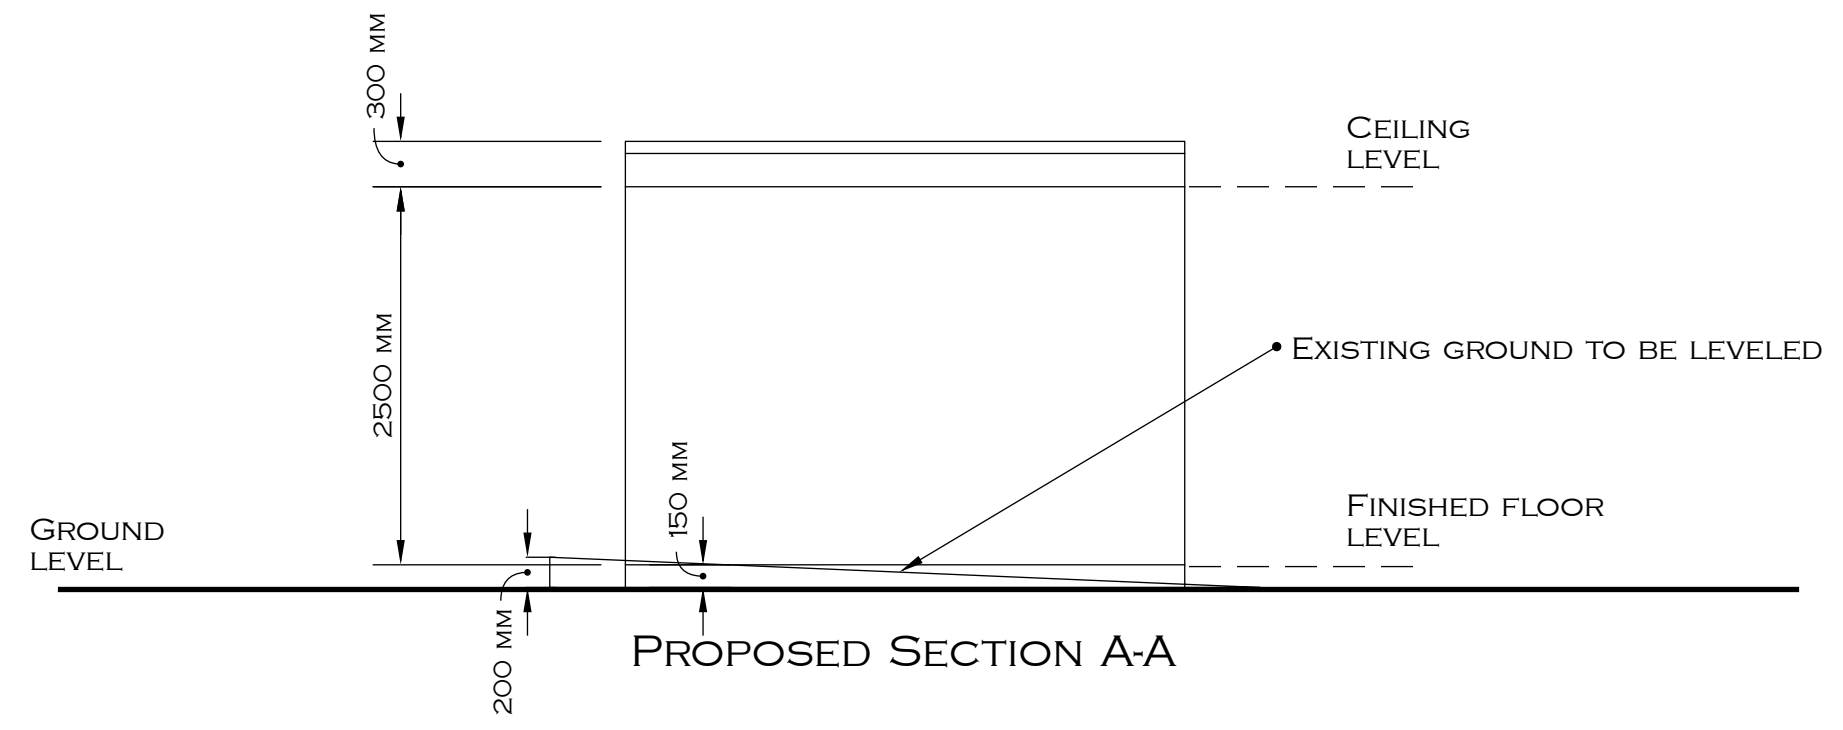

MR AND MRS BROCK  
66 HOLLY BUSH LANE  
HAMPTON  
MIDDX  
TW12 2QX

PROPOSED  
GARDEN ROOM  
GYM

THE BRIDGE WORKSPACE  
7B PARKSHOT  
RICHMOND  
SURREY  
TW9 2RD

DM 304  
SHEET 4 OF 4

SCALE 1:50 [A3]  
DATE: 12.03.24