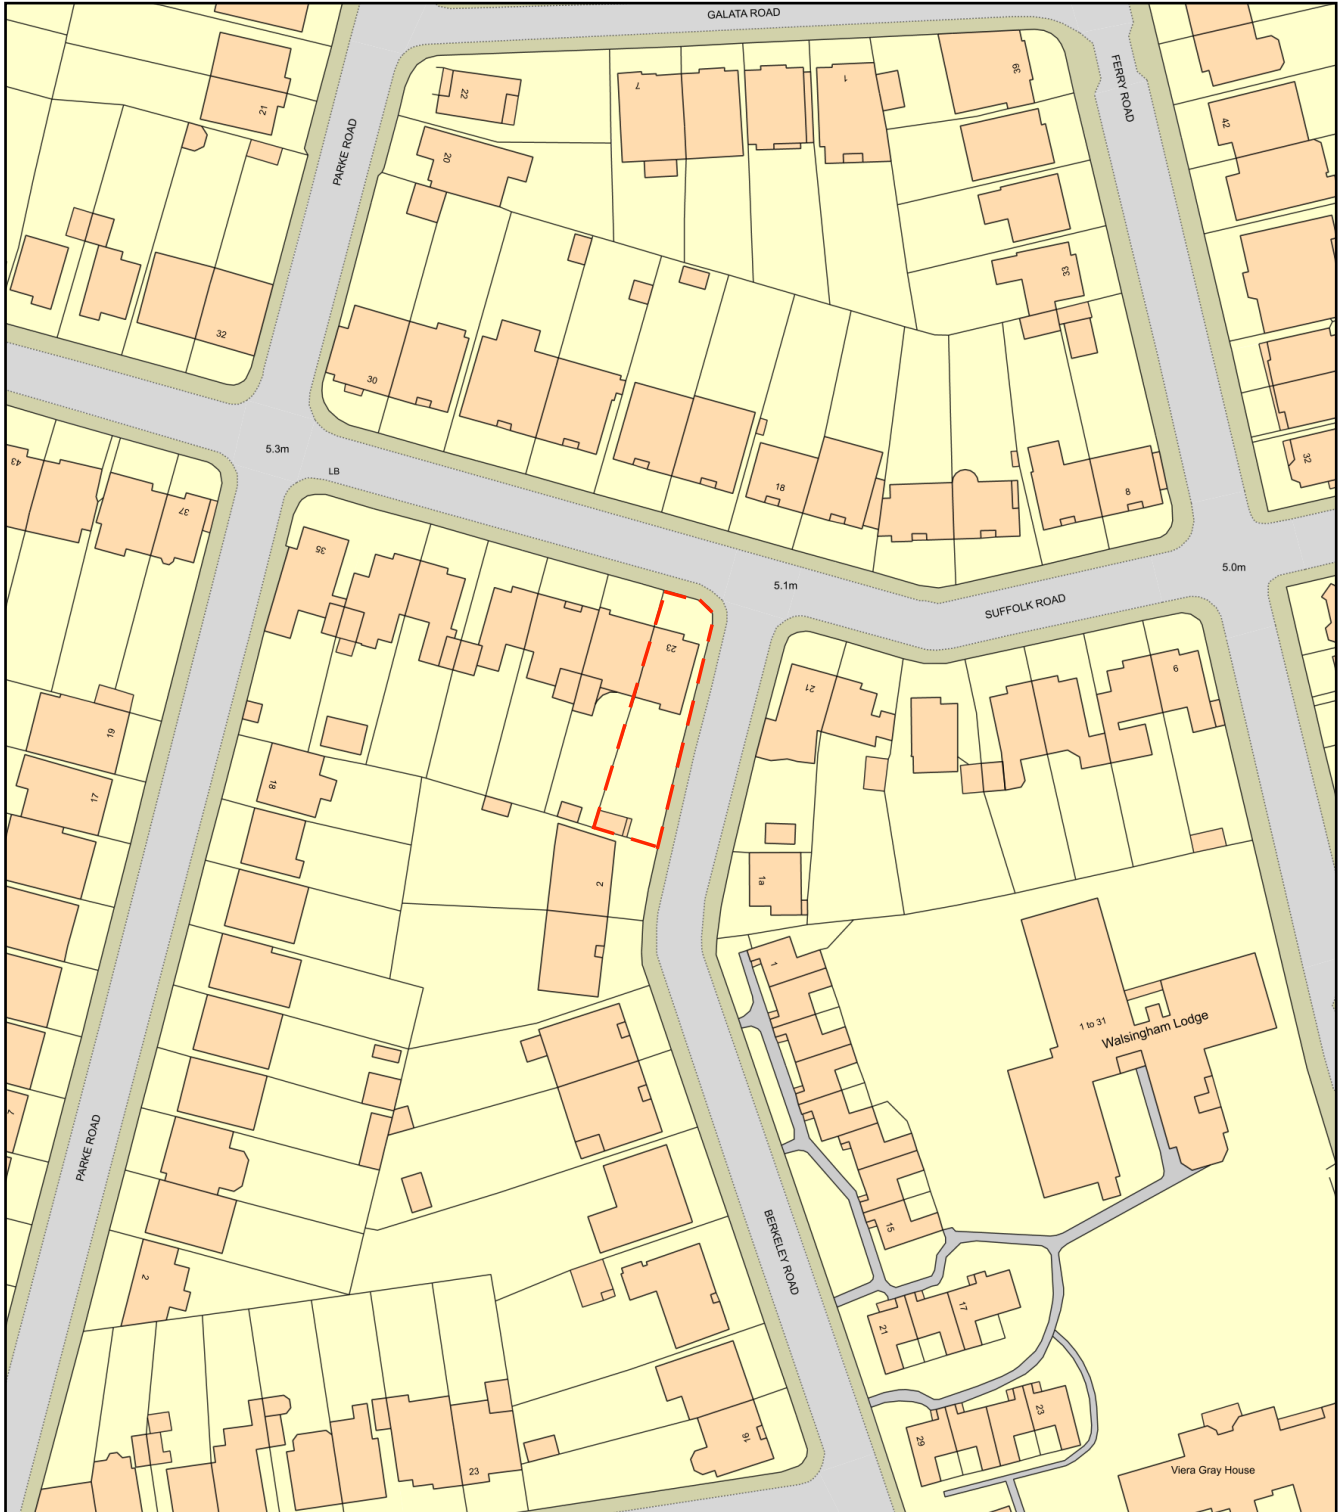

# Location Map-23 Suffolk Rd, SW13 9NA

Plan Produced for: Mr and Mrs Forrester

Date Produced: 16 Jul 2021

Plan Reference Number: TQRQM21197092615542

Scale: 1:1250 @ A4