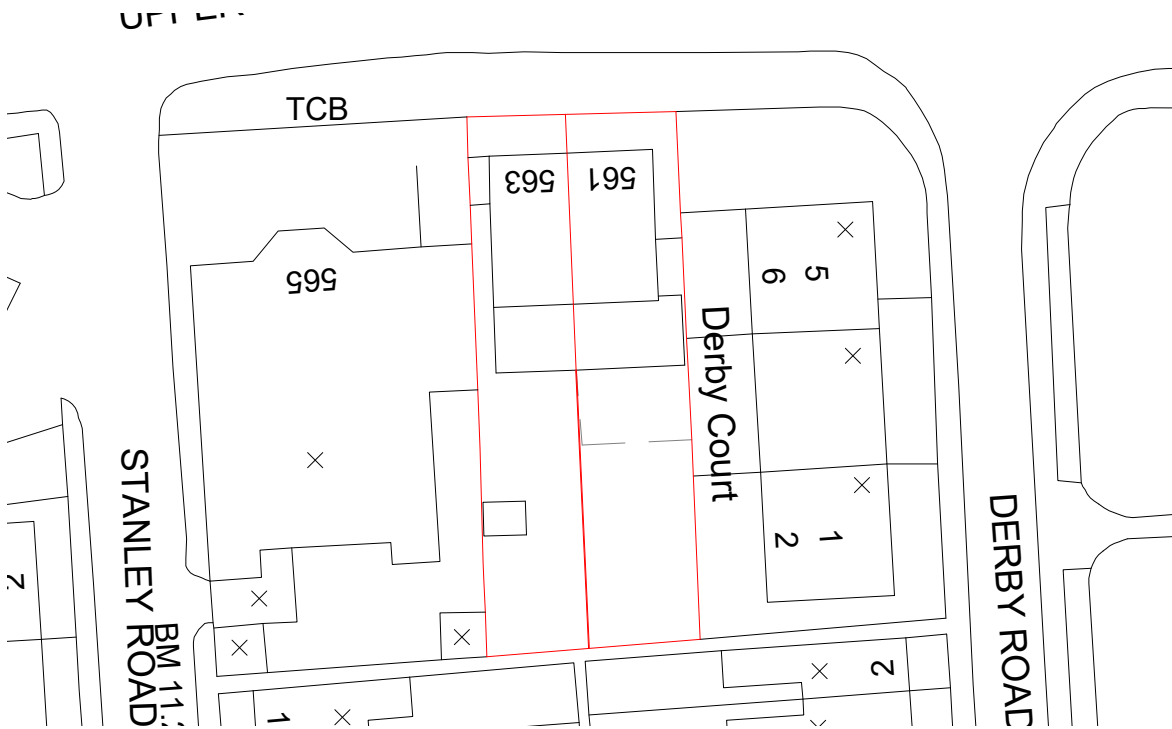

**Location Plan**

Scale: 1:1250

1:1250

**Block Plan**

Scale: 1:500

1:500

Project:	Title:	Scale: 1:1250/500@A3
561-563 Upper Richmond Road West	Location Plan	Date: 03 . 2024
East Sheen	Block Plan	Drawing No.: 175 - 10/MT
SW14 7ED		Revision