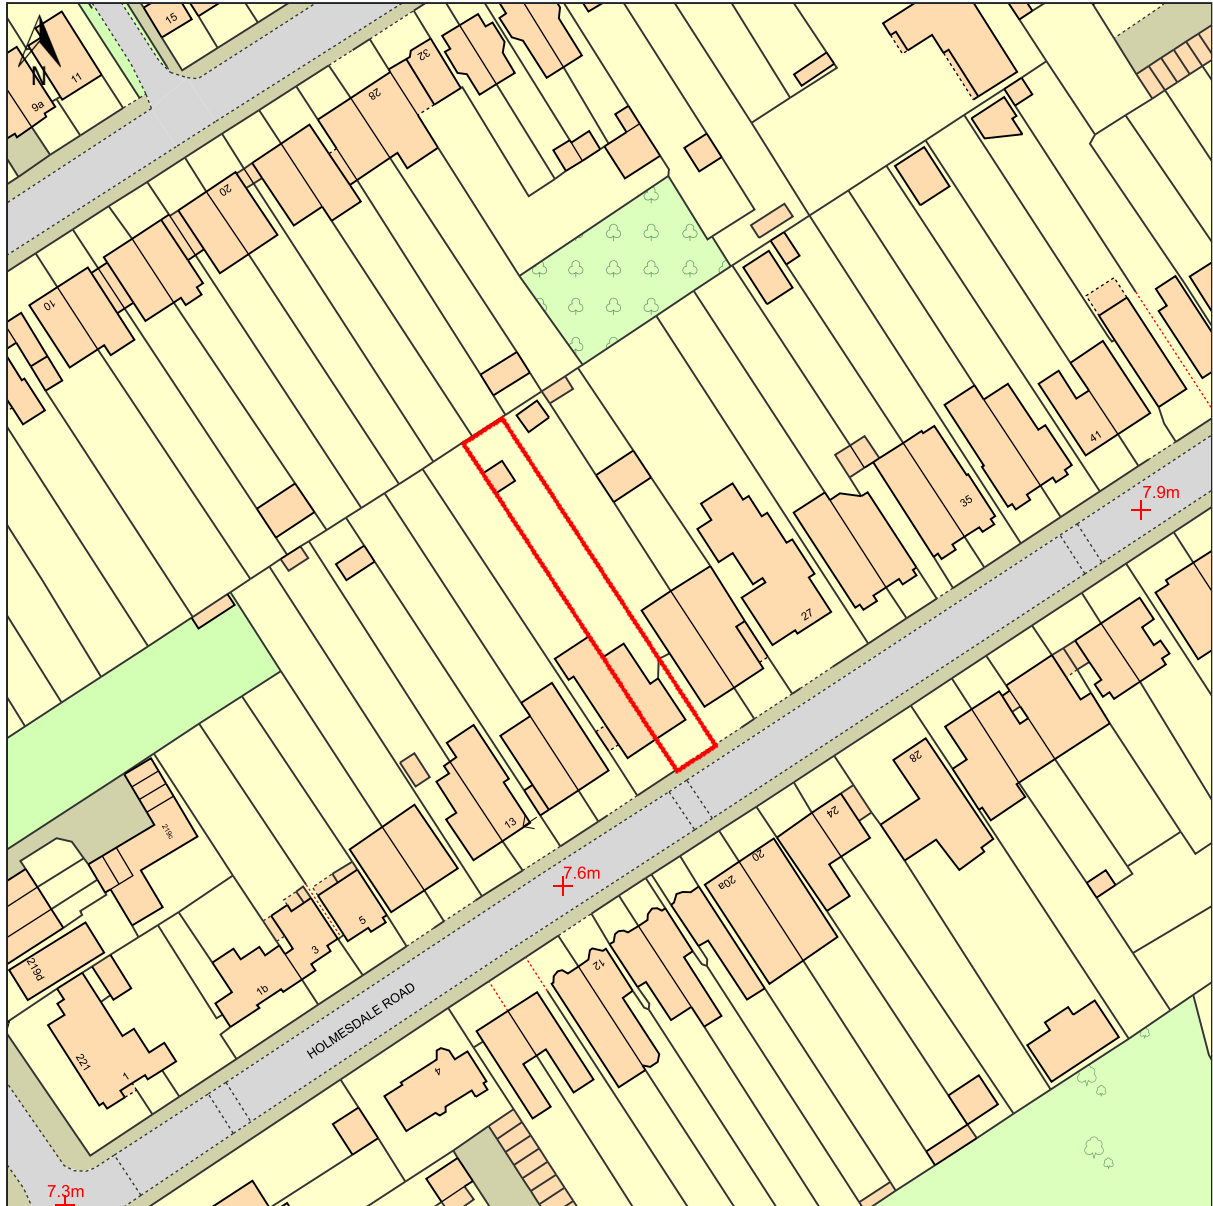

21, HOLMESDALE ROAD, TEDDINGTON, RICHMOND UPON THAMES, TW11 9LJ

UPRN: 100022323576

HMLR Title No: MX204588

© Crown copyright and database rights, 2023. Ordnance Survey
0100031673 Created using Plans by emapsite.com

Scale: 1:1250

Paper Size: A4

Notes: