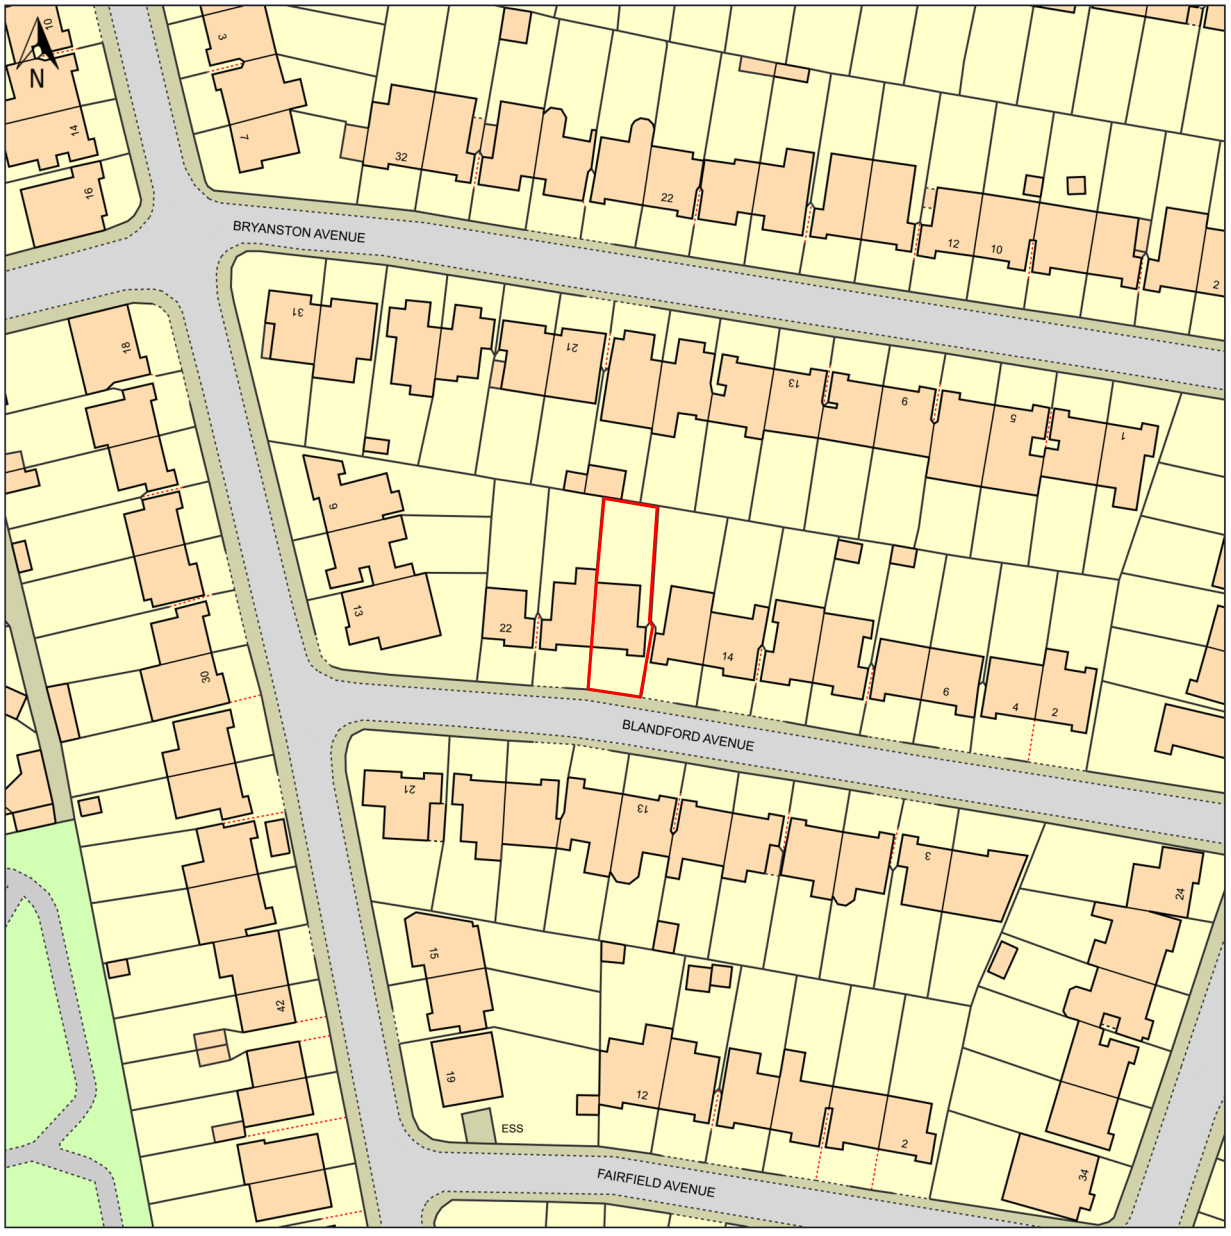

18, BLANDFORD AVENUE, TWICKENHAM, RICHMOND UPON THAMES, TW2 6HS

© Crown copyright and database rights, 2024. Ordnance Survey  
0100031673 Created using Plans by Emapsite

Scale: 1:1250

Paper Size: A4

Notes: