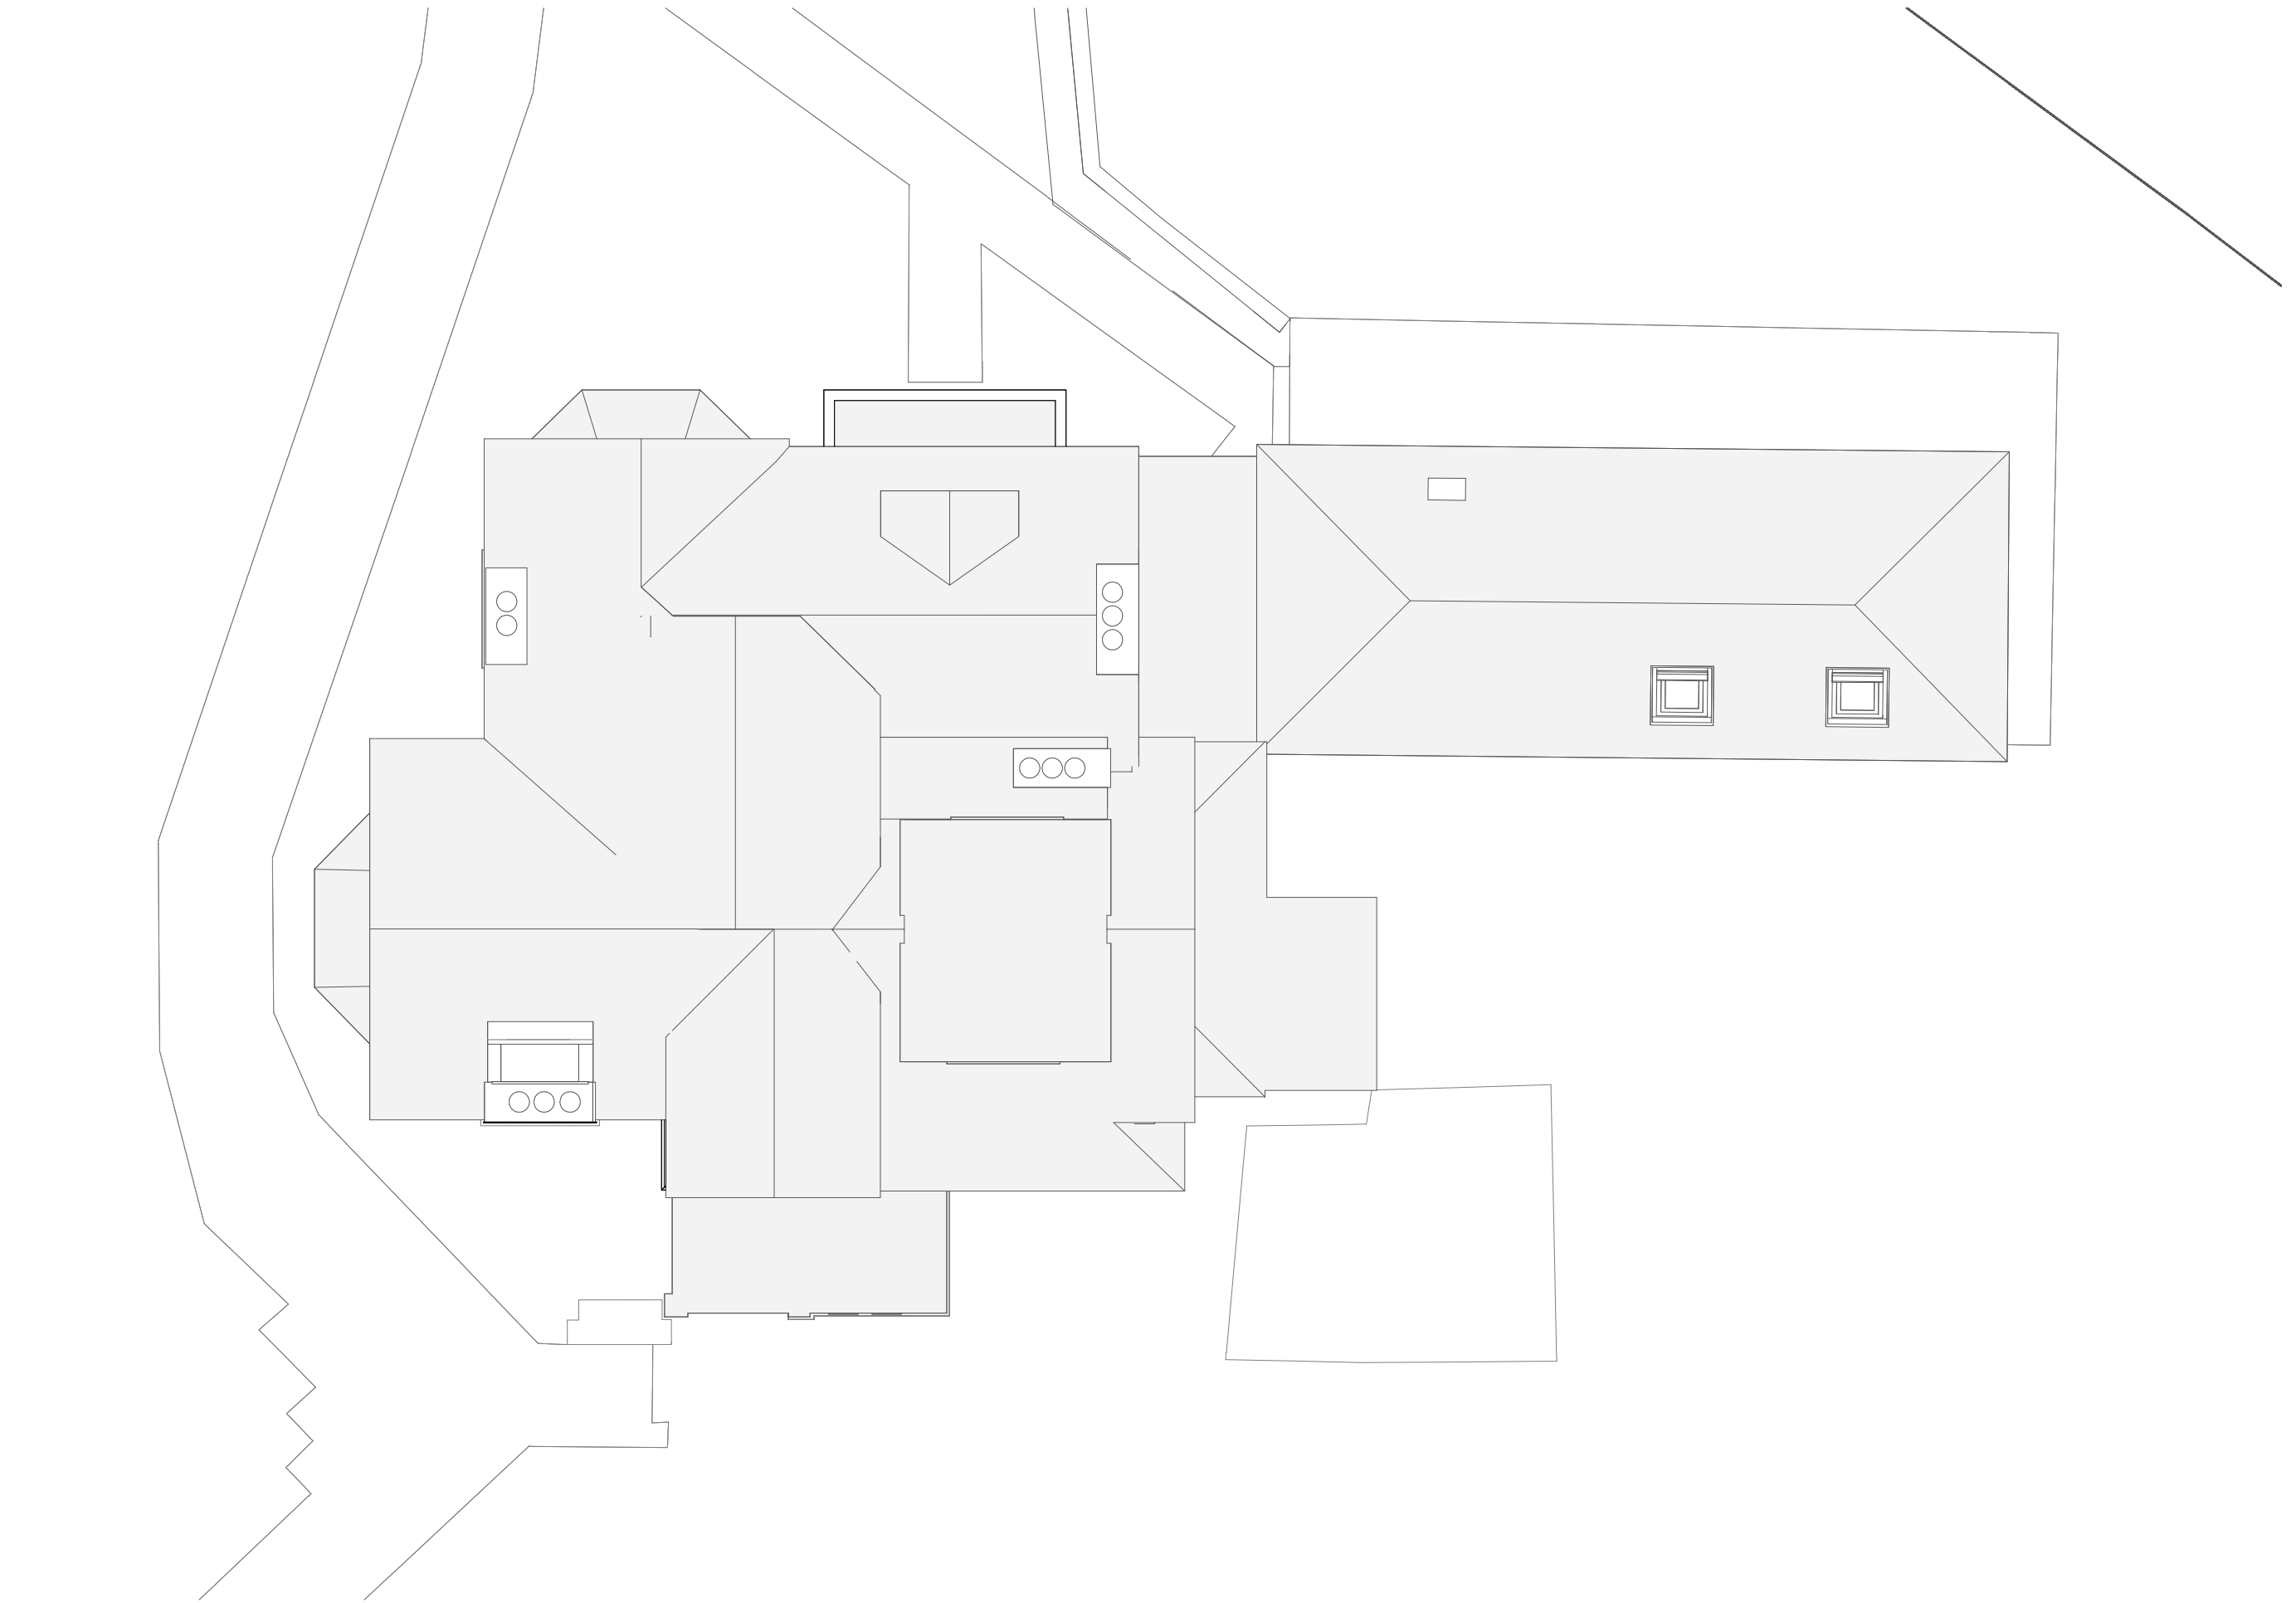

Existing GA Plan Legend

- EXISTING
- DEMOLITIONS

1 Roof
1:100

REV	DESCRIPTION	DATE
P02	Revised for Planning	10.05.24
P01	Planning Issue	16.02.24

10 Architects
Richmond Place
15 Petersham Road
Richmond
TW9 6TP
info@iid.co.uk
020 3774 1000
www.iid.co.uk

CLIENT
Thomas's London Day Schools

PROJECT
Thomas's College - Red House

DRAWING TITLE
Red House - Existing Plans - Sheet 2

SCALE @ A1: As indicated

DRAWING NUMBER	REV
1714 IID PL XX DR A-1031 P02