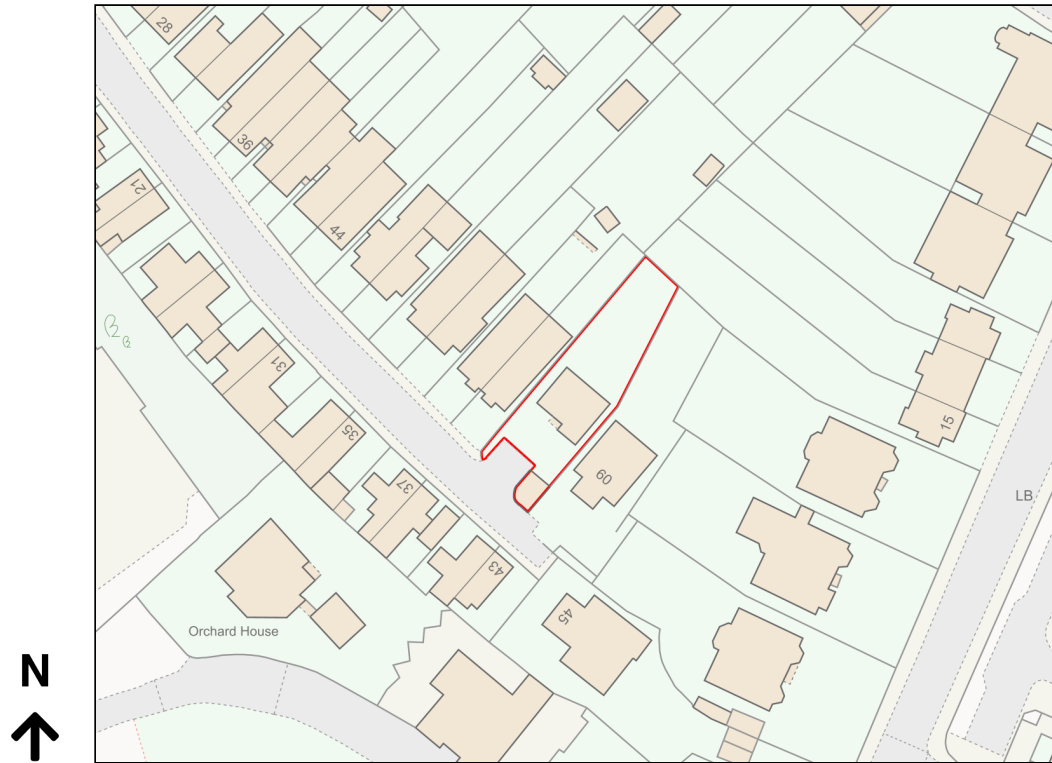

# Location Plan

Site Address: 58, Rosemont Road, Richmond, TW10 6QL

Date Produced: 06-Jun-2024

Scale: 1:1250 @A4

Planning Portal Reference: PP-13118004v1