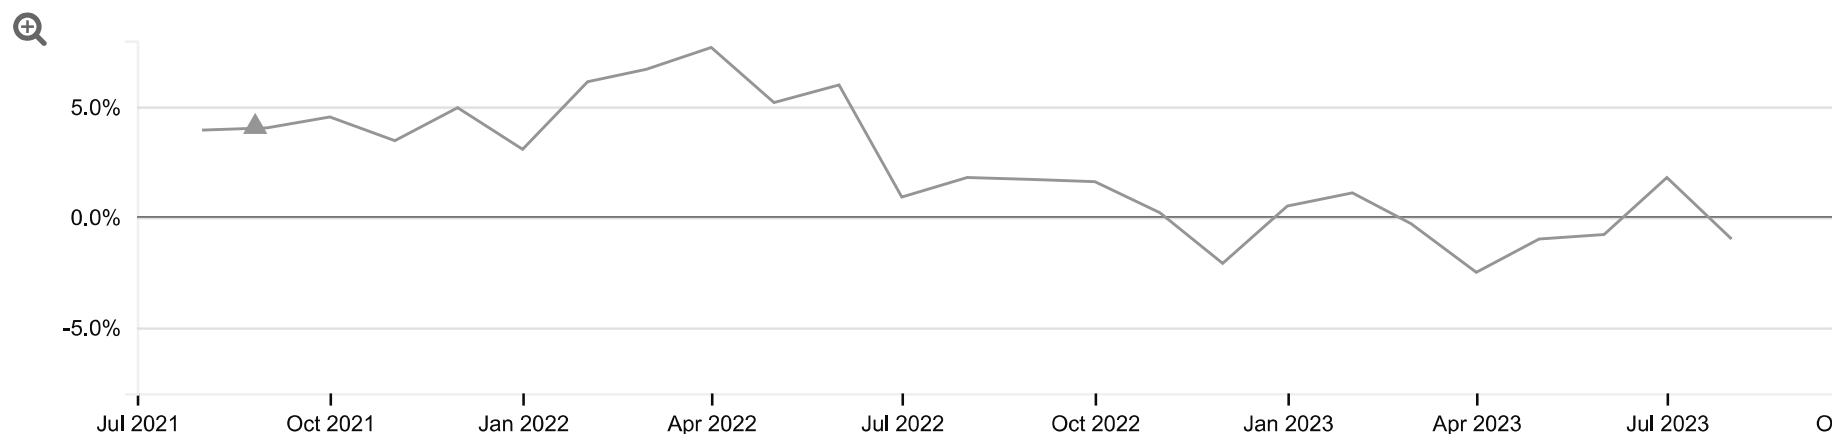

[See data graph](#)

[See data table](#)

[Download this data](#)

[Compare with location ...](#)

Date	Flats and maisonettes
Aug 2021	£491,375
Sep 2021	£490,099
Oct 2021	£490,384
Nov 2021	£486,798
Dec 2021	£492,112
Jan 2022	£483,467
Feb 2022	£487,400
Mar 2022	£490,835
Apr 2022	£498,377
May 2022	£492,984
Jun 2022	£496,492
Jul 2022	£487,692
Aug 2022	£500,291
Sep 2022	£498,514
Oct 2022	£498,343
Nov 2022	£487,564
Dec 2022	£481,748
Jan 2023	£486,060
Feb 2023	£492,825
Mar 2023	£489,295
Apr 2023	£485,801
May 2023	£488,124
Jun 2023	£492,713
Jul 2023	£496,584

Date

Flats and maisonettes

Aug 2023

£495,388

[print this table](#)

Percentage change (yearly) by type of property in **Richmond upon Thames**

All property types Detached houses Semi-detached houses Terraced houses Flats and maisonettes

[See data graph](#)

[See data table](#)

[Download this data](#)

[Compare with location ...](#)

Percentage change (monthly) by type of property in **Richmond upon Thames**

All property types Detached houses Semi-detached houses Terraced houses Flats and maisonettes