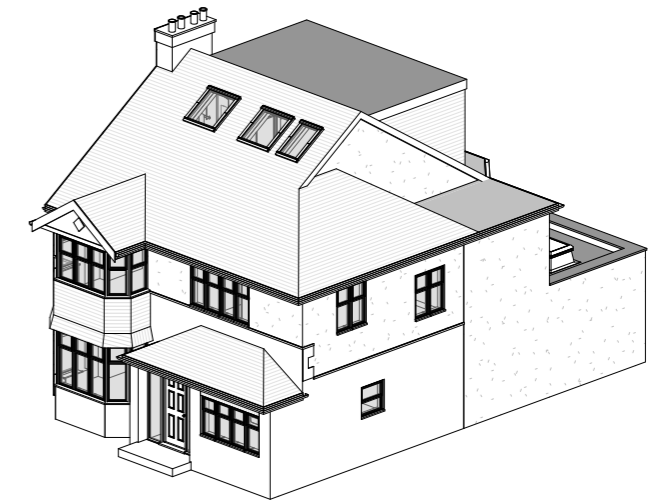

Site Plan

3D View 1

3D View 2

FLUENT
ARCHITECTURAL DESIGN SERVICES
TEL: 0800 043 8838
E-MAIL: INFO@FLUENT-ADS.CO.UK
WEB: FLUENT-ADS.CO.UK

28 Coval Gardens. East Sheen

Proposed Site Plan and 3D Views

Scale @ A3
1 : 200

Date
12.04.2024

Drawn by
MV

Drawing number
P.M.400

Project number
2272

Rev
B

Key:

- Existing
- Proposed
- SVP
- Boundary line
- Overhead
- Existing drainage
- Proposed drainage

No.	Description	Date
	First draft	12.04.2024
A	Client's comments (1)	24.04.2024
B	Client's comments (2)	03.06.2024