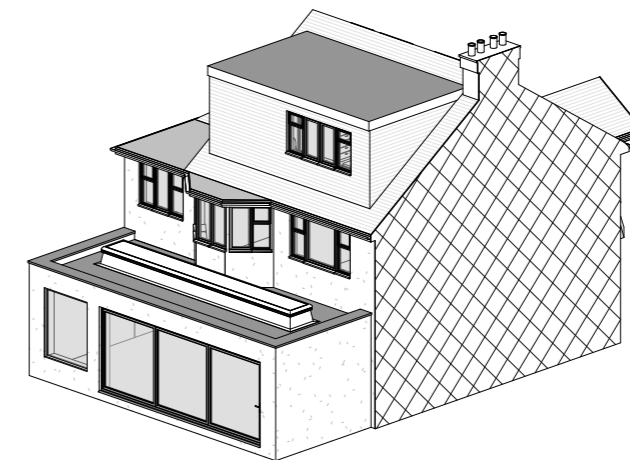

Site Plan

3D View 1

3D View 2

FLUENT
ARCHITECTURAL DESIGN SERVICES
TEL: 0800 043 8838
E-MAIL: INFO@FLUENT-ADS.CO.UK
WEB: FLUENT-ADS.CO.UK

28 Coval Gardens. East Sheen

Proposed Site Plan and 3D Views

Scale @ A3
1 : 200

Date
12.04.2024

Drawn by
MV

Drawing number
P.M.400

Project number
2272

Rev
B

Key:

- Existing
- Proposed
- SVP
- Boundary line
- Overhead
- Existing drainage
- Proposed drainage

No.	Description	Date
	First draft	12.04.2024
A	Client's comments (1)	24.04.2024
B	Client's comments (2)	03.06.2024