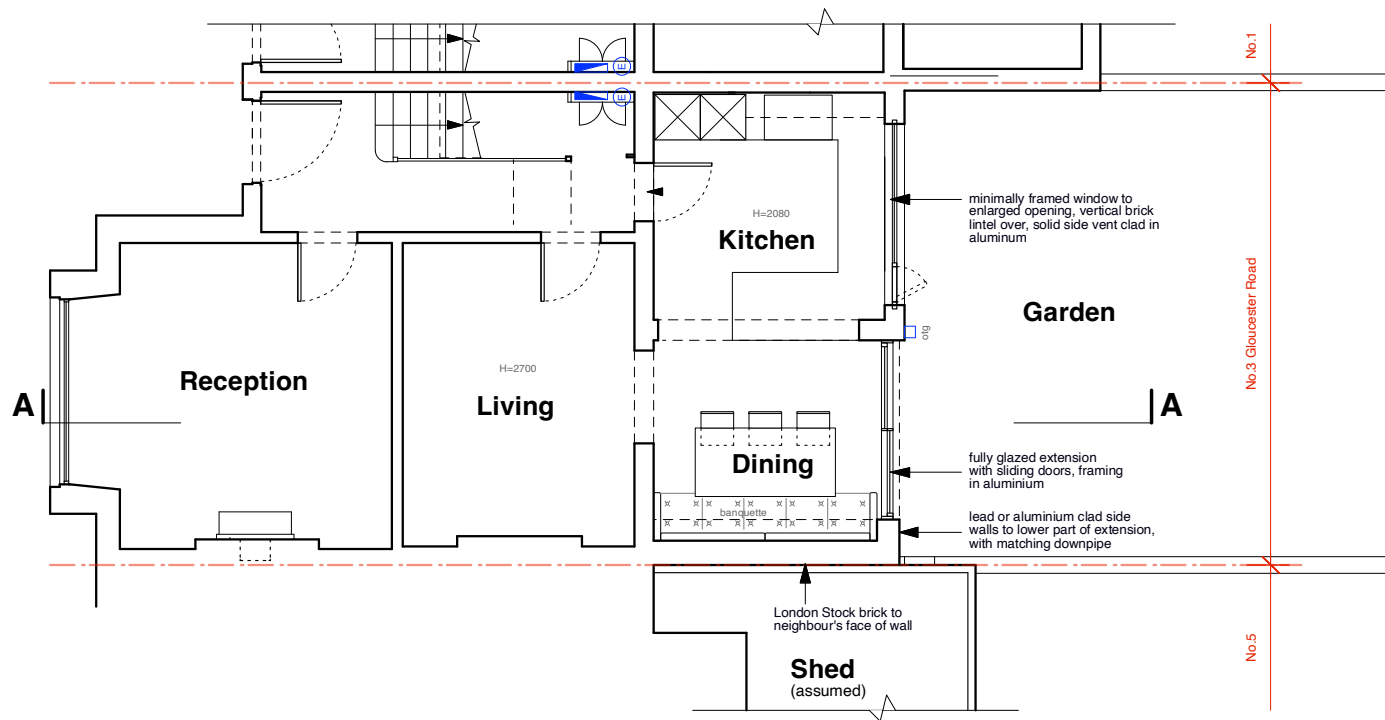

**GROUND FLOOR PLAN EXISTING**

**FIRST FLOOR PLAN EXISTING**

**GROUND FLOOR PLAN PROPOSED**

**FIRST FLOOR PLAN PROPOSED**

Project	<b>3 GLOUCESTER ROAD • KEW • TW9 3BS</b>		
Dwg Title	<b>PLANS - EXISTING AND PROPOSED</b>		
Dwg No.	<b>3GW/002</b>		
Scale	<b>1:100@A3</b>	Date	<b>JAN 2021</b>
Revision	-		