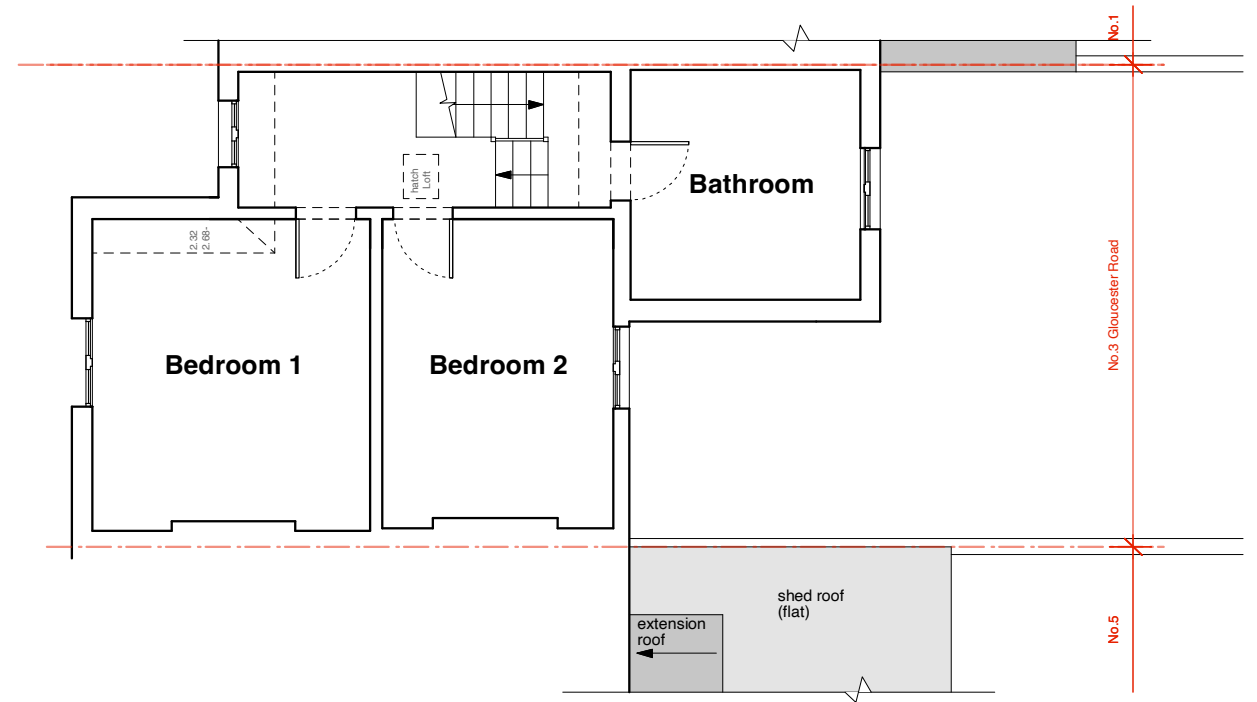

**GROUND FLOOR PLAN EXISTING**

**FIRST FLOOR PLAN EXISTING**

**GROUND FLOOR PLAN PROPOSED**

**FIRST FLOOR PLAN PROPOSED**

Project	<b>3 GLOUCESTER ROAD • KEW • TW9 3BS</b>		
Dwg Title	<b>PLANS - EXISTING AND PROPOSED</b>		
Dwg No.	<b>3GW/002</b>		
Scale	<b>1:100@A3</b>	Date	<b>JAN 2021</b>
Revision	-		