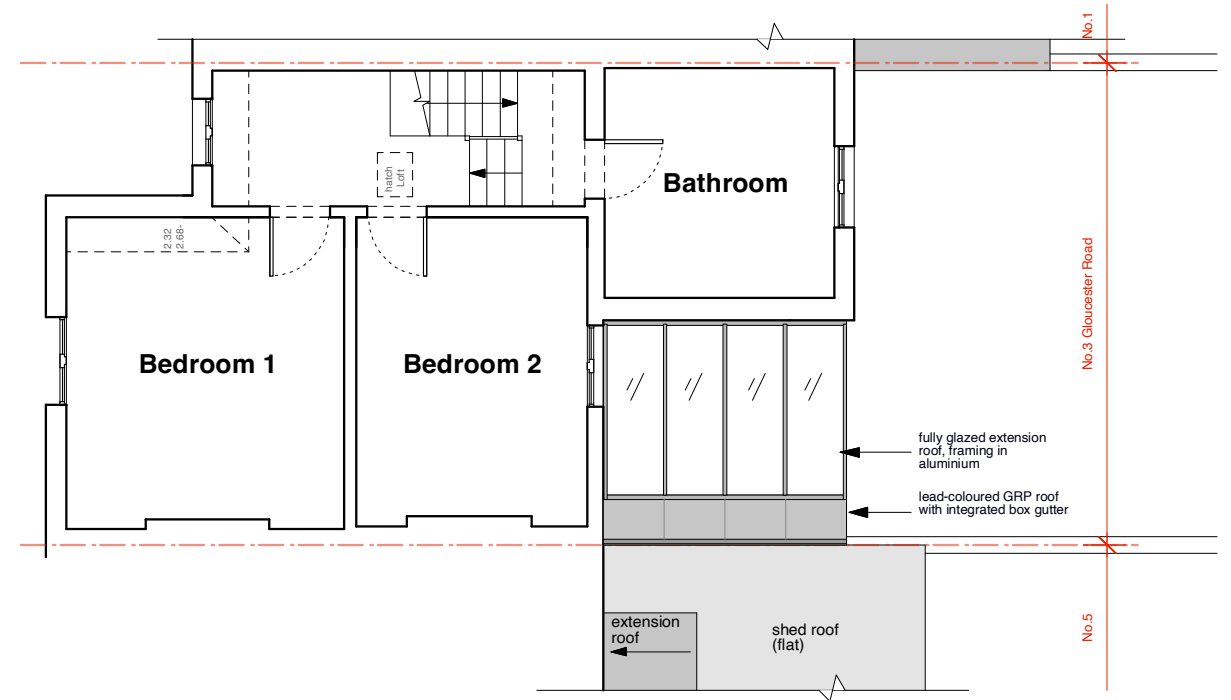

**GROUND FLOOR PLAN EXISTING**

**FIRST FLOOR PLAN EXISTING**

**GROUND FLOOR PLAN PROPOSED**

**FIRST FLOOR PLAN PROPOSED**

Project	<b>3 GLOUCESTER ROAD • KEW • TW9 3BS</b>		
Dwg Title	<b>PLANS - EXISTING AND PROPOSED</b>		
Dwg No.	<b>3GW/002</b>		
Scale	<b>1:100@A3</b>	Date	<b>JAN 2021</b>
Revision	-		