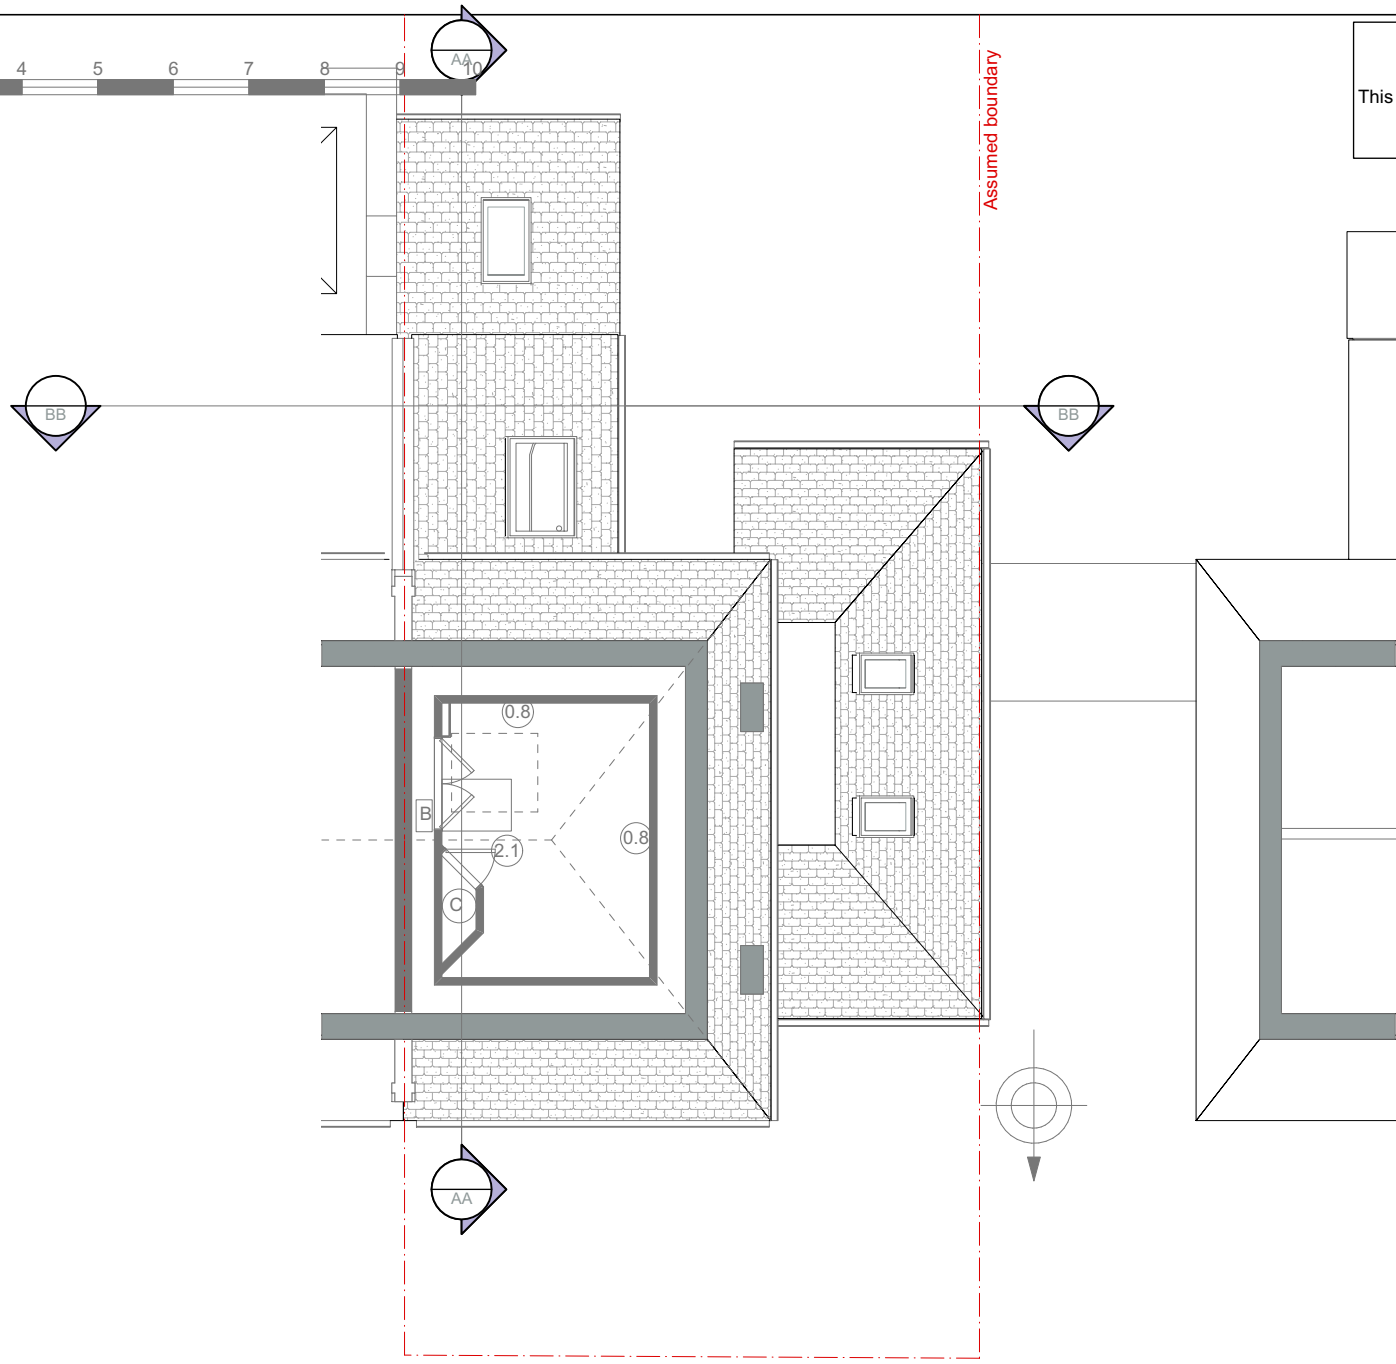

SCALE BAR

GENERAL NOTES: Do not scale from this drawing.
 Dimensions must be checked on site.
 This drawing is copyright of Grainne O'Keeffe Architects.
 This drawing cannot be copied or used in any way without the
 express permission of Grainne O'Keeffe Architects.
 Neighbouring properties not surveyed unless stated

Job No
2024 - 05

Dwg No
03

Scale
1:100

Revisions		Rev No

Last Edited:
18/4/24
9:49:49