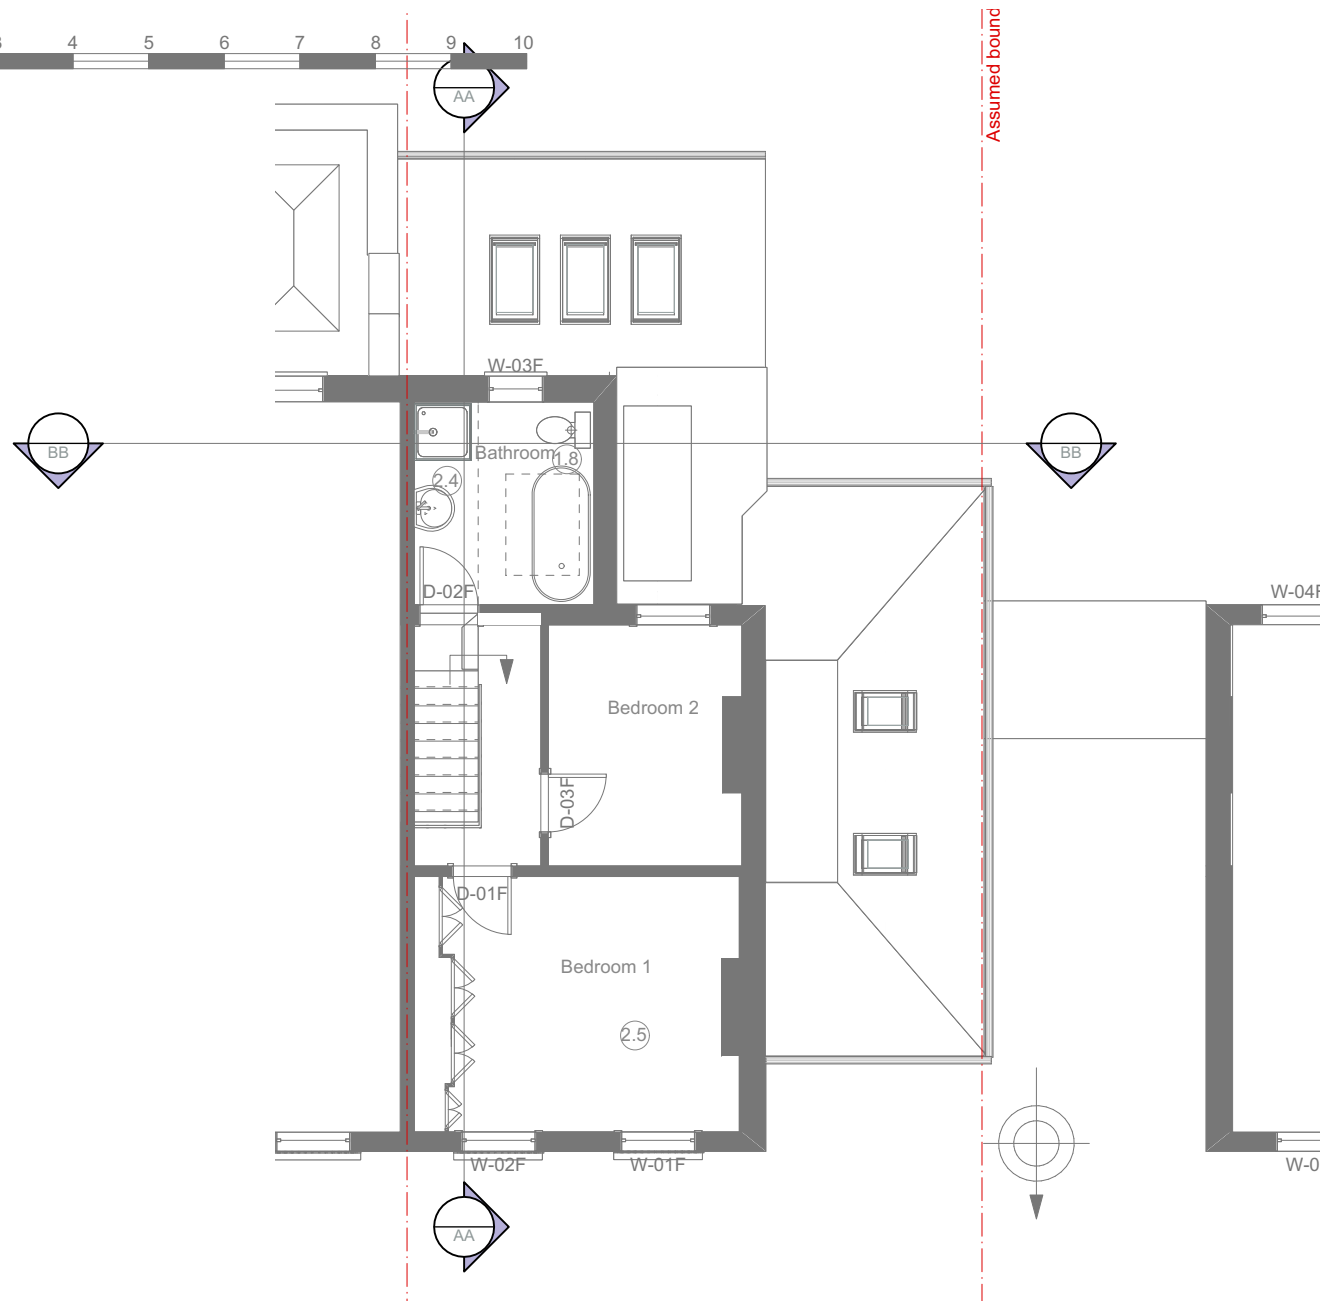

SCALE BAR

GENERAL NOTES: Do not scale from this drawing.
 Dimensions must be checked on site.
 This drawing is copyright of Grainne O'Keeffe Architects.
 This drawing cannot be copied or used in any way without the
 express permission of Grainne O'Keeffe Architects.
 Neighbouring properties not surveyed unless stated

Job No
2024 - 05

Dwg No
13

Scale
1:100

Revisions

Last Edited:
17/6/24
13:31:02

Rev No