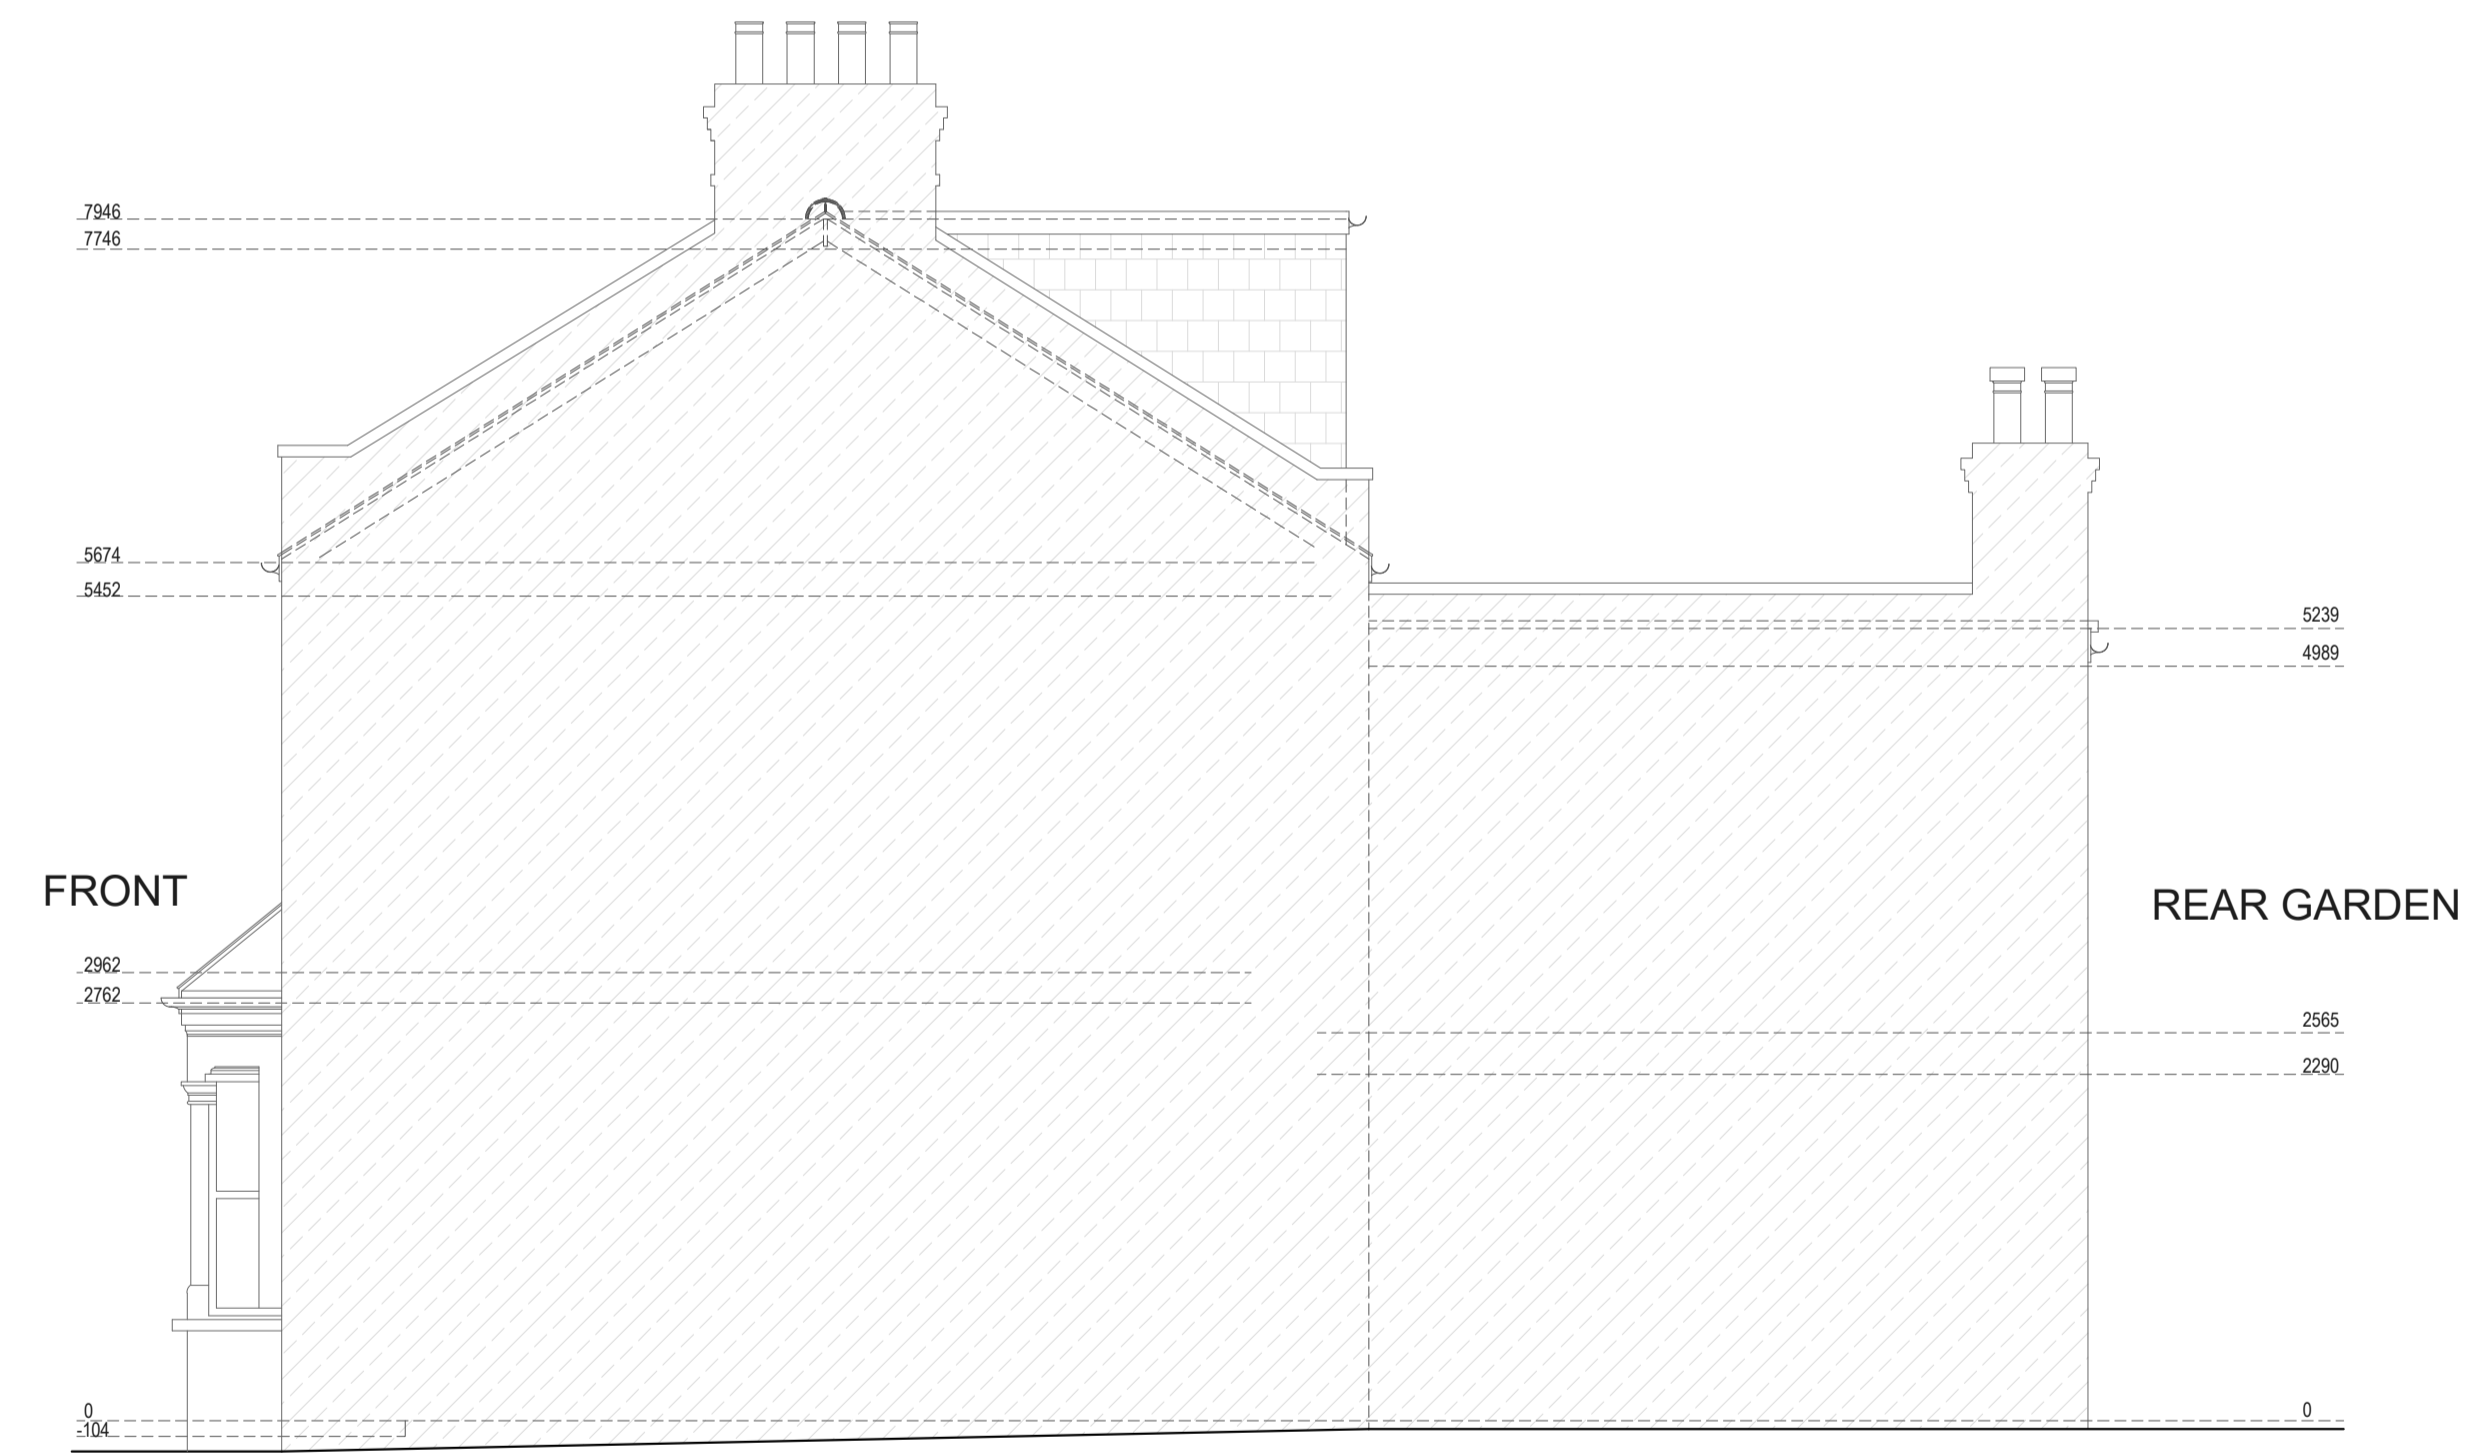

EXISTING

REAR ELEVATION

SOUTH-WEST ELEVATION

FRONT ELEVATION

NORTH-EAST ELEVATION

Drawn by:
A-A

Client:
Mel Marriott

Project:
147 Amyand Park Road, Twickenham, Greater London, TW1 3HN

Drawing Title:
EXISTING ELEVATIONS

Date:
17.06.2024

Scale @A1:
1:50

No.:
PP-03

Rev:

Page: