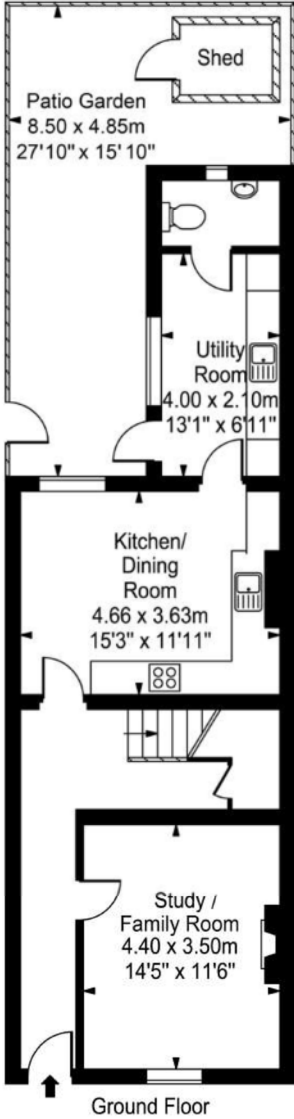

Palace Gate

Approx. Gross Internal Area
200 Sq M - 2154 Sq Ft

Every attempt is made to assure accuracy, however measurements are approximate and for illustrative purposes only. Not to scale.
Floor plan by www.frameworkphotos.co.uk