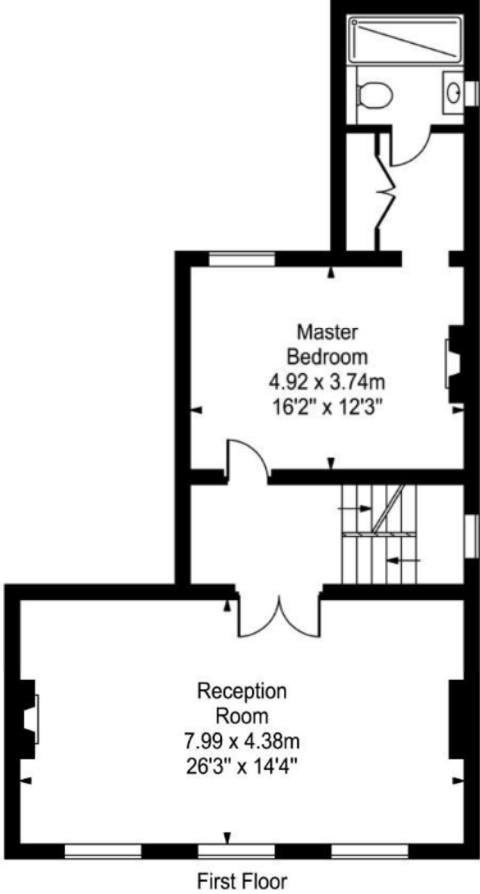

Palace Gate

Approx. Gross Internal Area
200 Sq M - 2154 Sq Ft

Every attempt is made to assure accuracy, however measurements are approximate and for illustrative purposes only. Not to scale.
Floor plan by www.frameworkphotos.co.uk