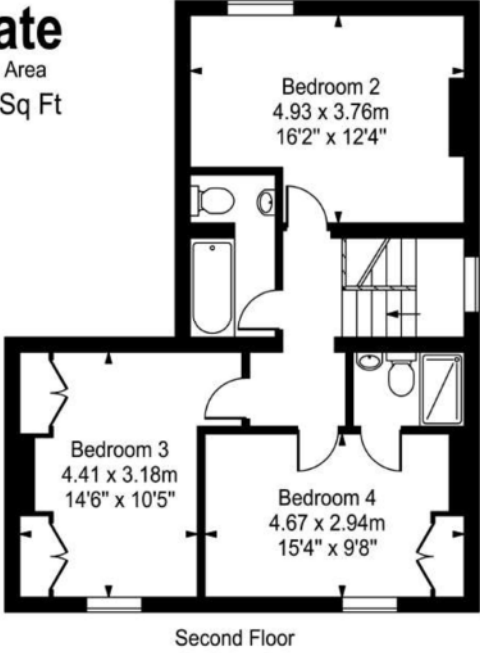

Palace Gate

Approx. Gross Internal Area
200 Sq M - 2154 Sq Ft

Every attempt is made to assure accuracy, however measurements are approximate and for illustrative purposes only. Not to scale.
Floor plan by www.frameworkphotos.co.uk