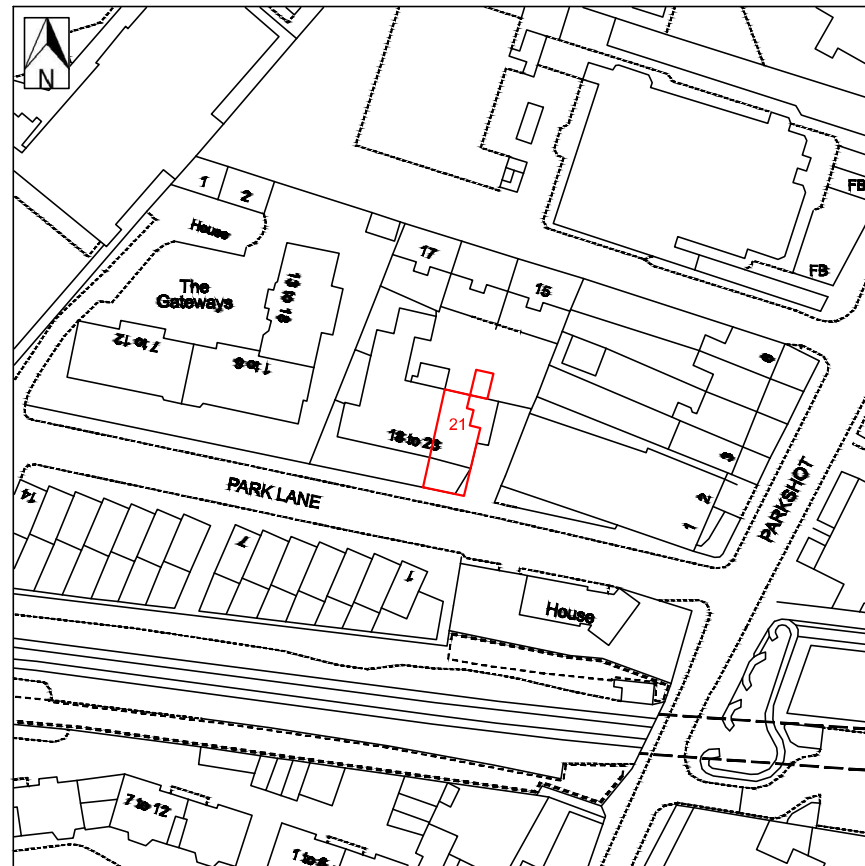

BLOCK PLAN

SCALE 1:500

LOCATION PLAN

SCALE 1:1250

© Crown Copyright and database rights 2024 OS 0100031673

<p>PROJECT Change of Use</p>	<p>CLIENT NAME ---</p>	<p>SHEET N. A01</p>	<p>DATE: 15/05/2024</p>	<p>DESIGNED BY: Go plans Ltd.</p>	
<p>ADDRESS 21 Park Lane Richmond TW9 2RA</p>	<p>PROJECT STATUS Project Status</p>	<p>DRAWING TITLE Block Plan & Location Plan</p>	<p>SCALE 1:500, 1:1250 @ A4</p>	<p>DRAWN BY: K/C</p>	