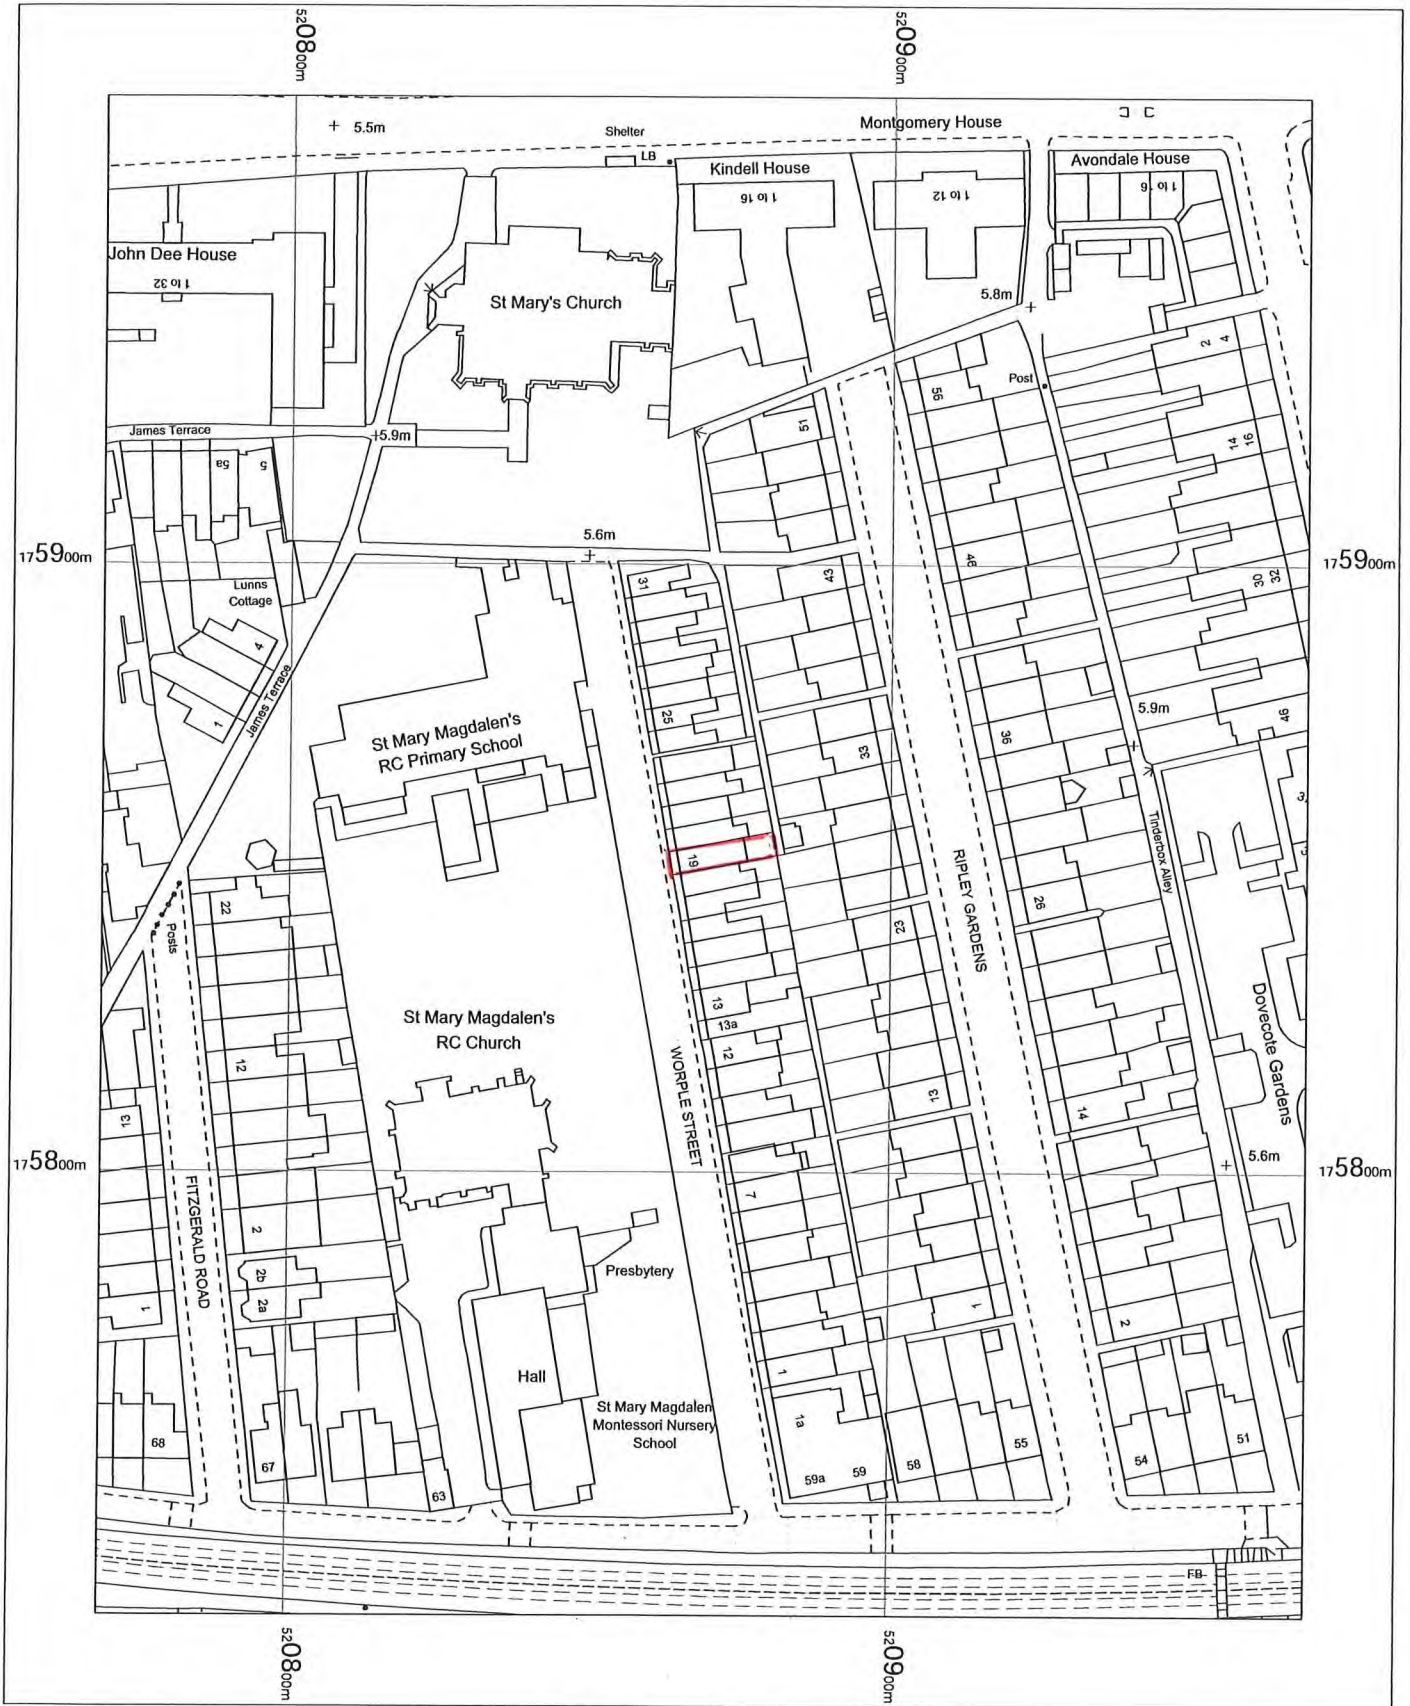

19 Worples Street

19 Worples Street,
Mortlake
Richmond Upon Thames
London
SW14 8HE

OS MasterMap 1250/2500/10000 scale
Friday, June 7, 2024, ID: MDP-01169172
www.mapdataportal.co.uk

1:1250 scale print at A4, Centre: 520869 E, 175852 N

©Crown Copyright Ordnance Survey. Licence no.
100019980

MAPS@
Aworth
SURVEY CONSULTANTS