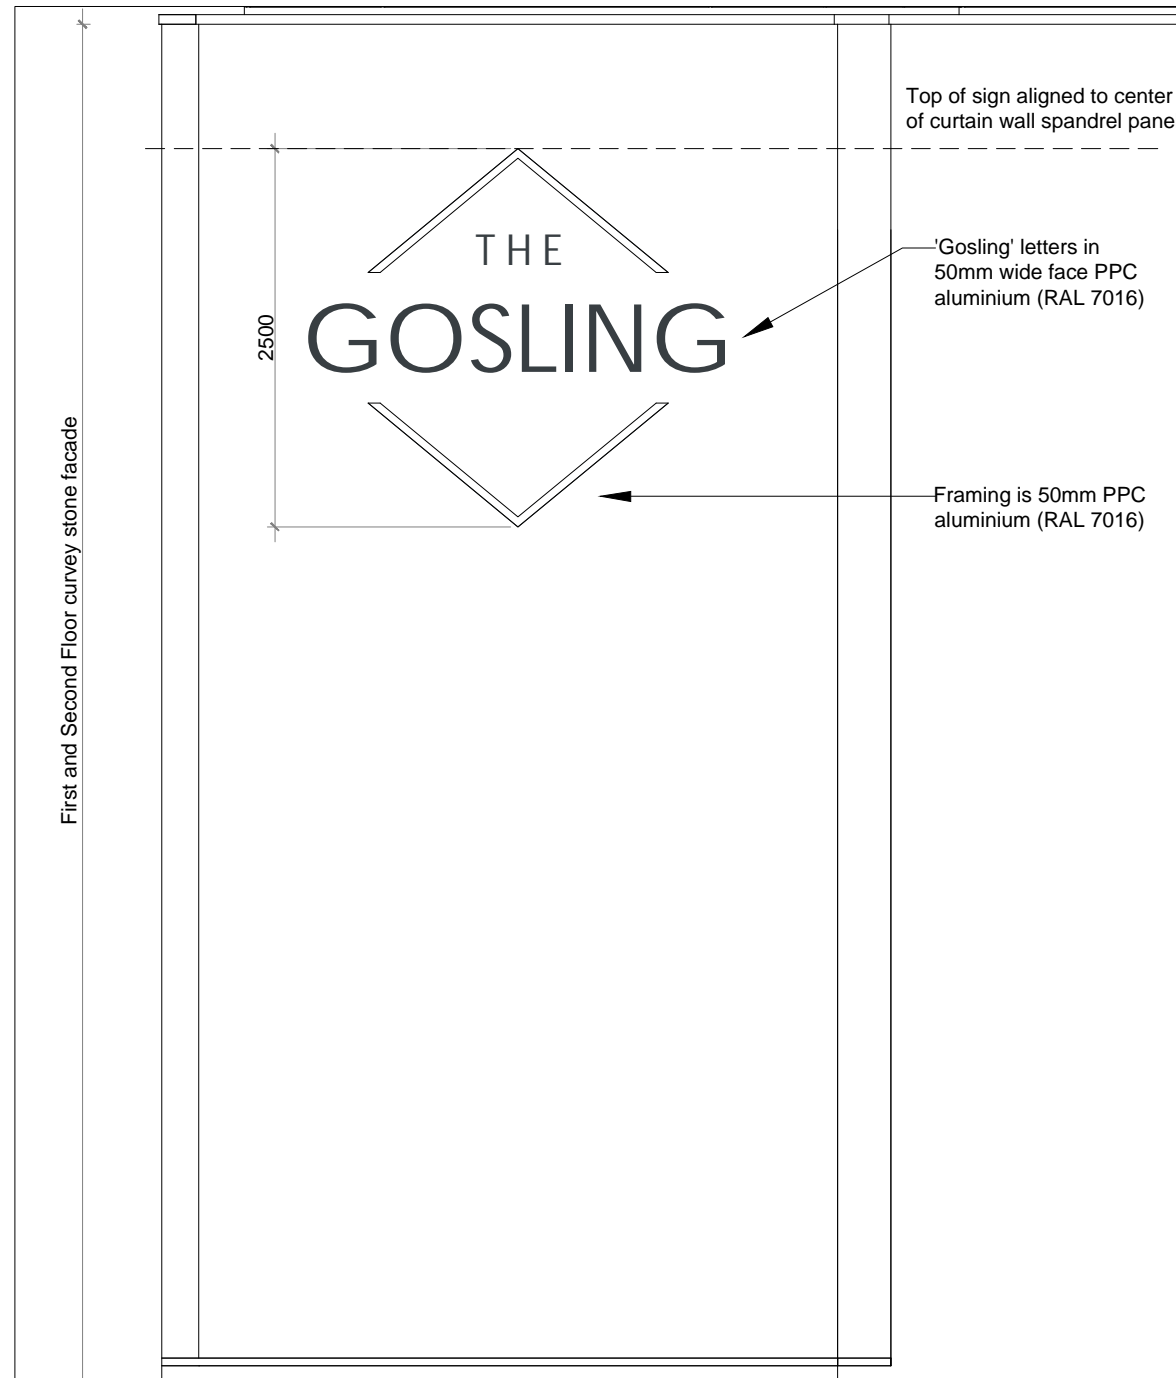

George Street - King Street corner

George Street - Golden Court corner

FOR PLANNING

title				
80 George Street - Signage				
client				
80 George Street Limited				
description				
Signage Details				
date	scale	project	drawing	revision
JUN 2024	1:50@A3	HOF	20-311-1	00