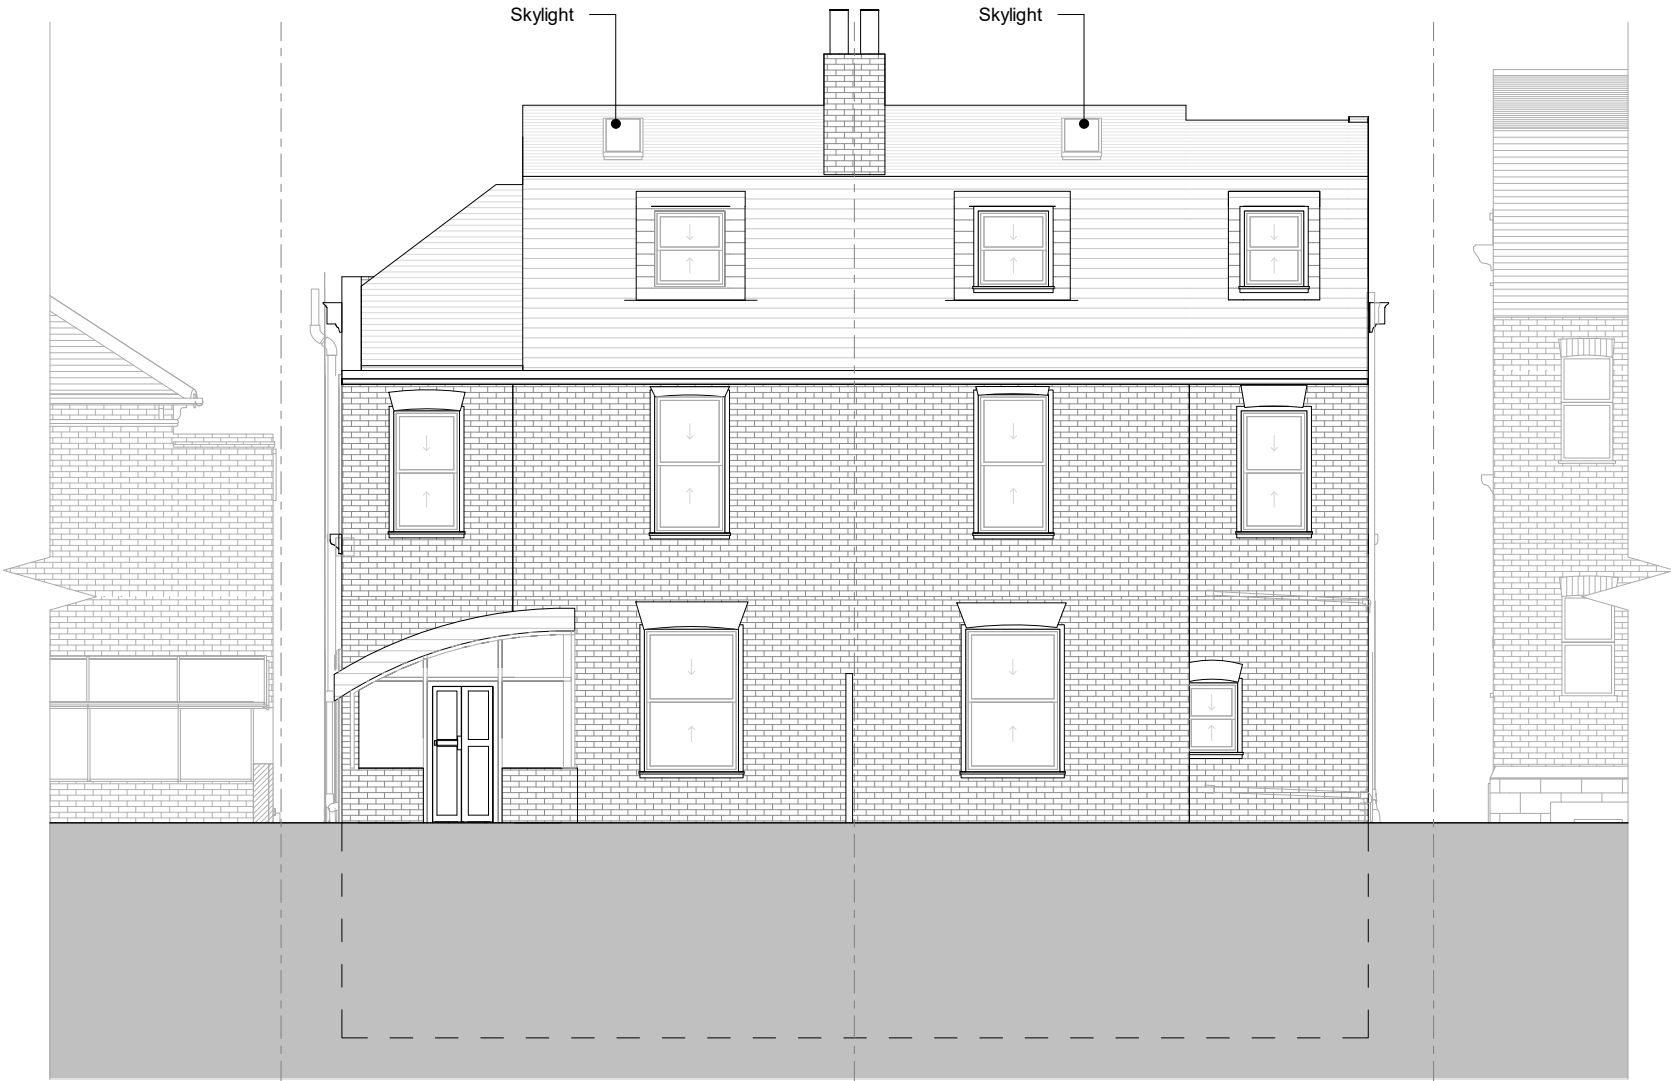

Existing

Proposed

Notes Please report any discrepancies on the drawing to LA immediately. Do not measure off the drawing. All dimensions to be checked on site.			Location London Atelier <i>Architecture, Interior, Museum and Exhibition Design</i> Studio 7 160 Barby Road London W10 6BS +44 (0) 20 3490 2140 info@londonatelier.com www.londonatelier.com		Drawing Status Planning	
					Project Title 1 & 2 The Hermitage, TW10 6SH	
					Drawing Title Existing & Proposed West Elevation	
					Drawing No. LA128_A222 Rev. P2 Scale 1 : 100@A3 Date 09/02/2024	
Revision	Description	Date				
P2	Dormers updated	04.06.24				
P1	Dormers Updated	08.02.24				