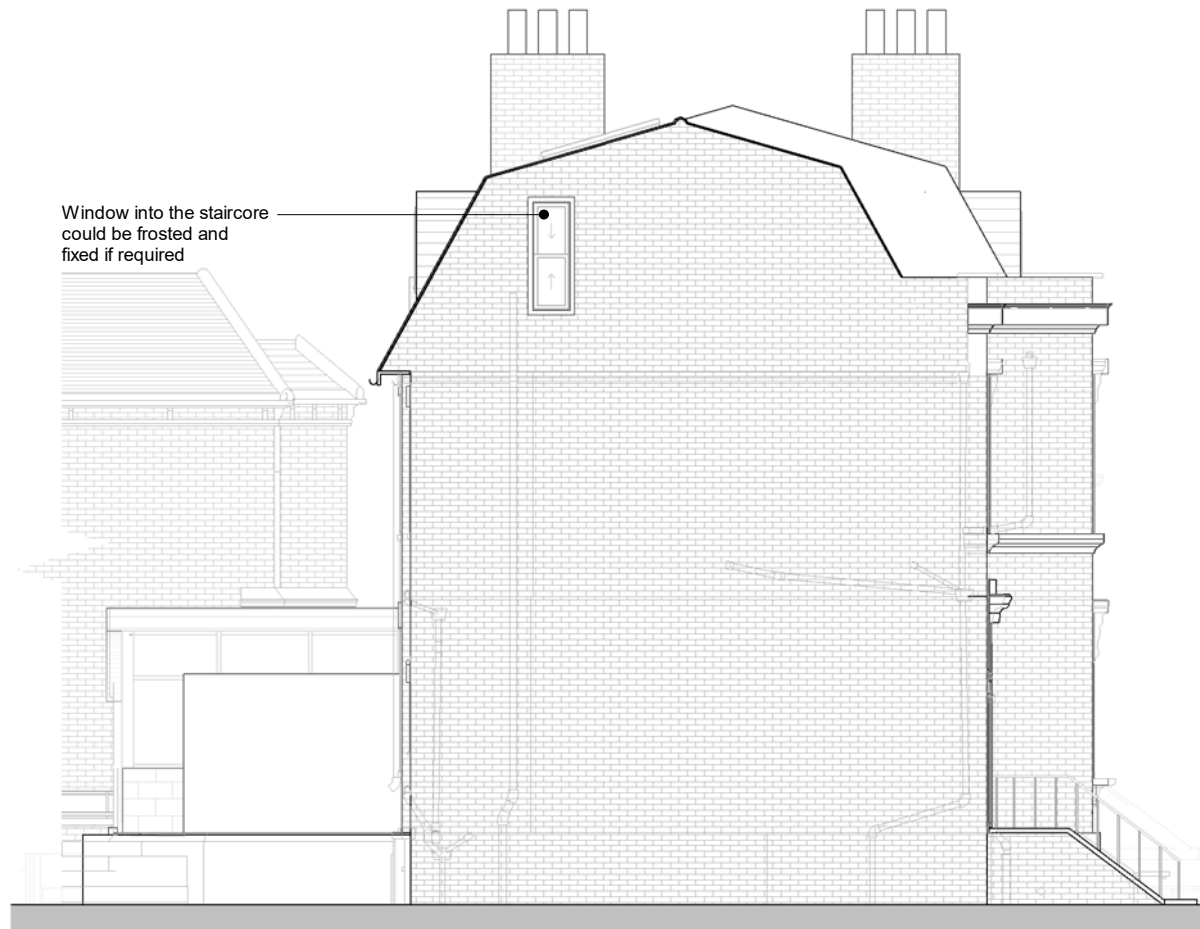

Existing

Proposed

Notes Please report any discrepancies on the drawing to LA immediately. Do not measure off the drawing. All dimensions to be checked on site.			Location		Drawing Status <b>Planning</b>				
					Project Title <b>1 &amp; 2 The Hermitage, TW10 6SH</b>				
					Drawing Title <b>Existing &amp; Proposed South Elevation</b>				
					Drawing No. <b>LA128_A224</b>		Rev. <b>P2</b>	Scale <b>1 : 100@A3</b>	Date <b>09/02/2024</b>
P2 <b>Dormers updated</b>	P1 <b>Dormers Updated</b>	04.06.24 08.02.24			London Atelier <i>Architecture, Interior, Museum and Exhibition Design</i> Studio 7 160 Barby Road London W10 6BS +44 (0) 20 3490 2140 info@londonatelier.com www.londonatelier.com				
Revision	Description	Date							