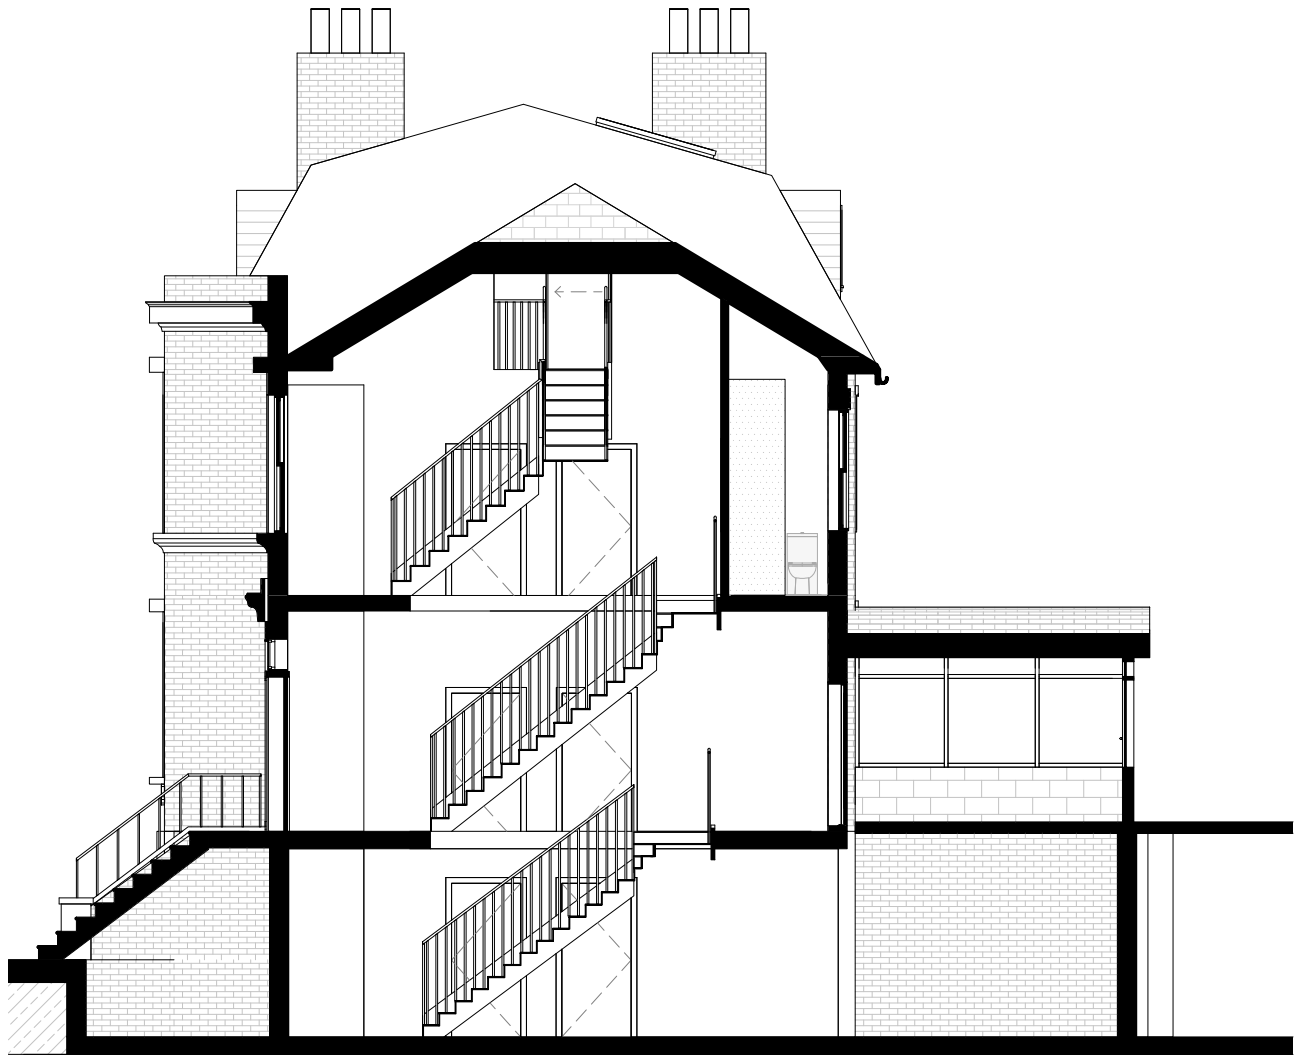

Existing

Proposed

Notes Please report any discrepancies on the drawing to LA immediately. Do not measure off the drawing. All dimensions to be checked on site.			Location		Drawing Status Planning				
					Project Title 1 & 2 The Hermitage, TW10 6SH				
					Drawing Title Existing & Proposed Section East-West				
					Drawing No. LA128_A300		Rev. P2	Scale 1 : 100@A3	Date 09/02/2024
P2 Dormers updated 04.06.24			P1 Dormers Updated 08.02.24			London Atelier <i>Architecture, Interior, Museum and Exhibition Design</i> Studio 7 160 Barlby Road London W10 6BS +44 (0) 20 3490 2140 info@londonatelier.com www.londonatelier.com			
Revision	Description		Date						