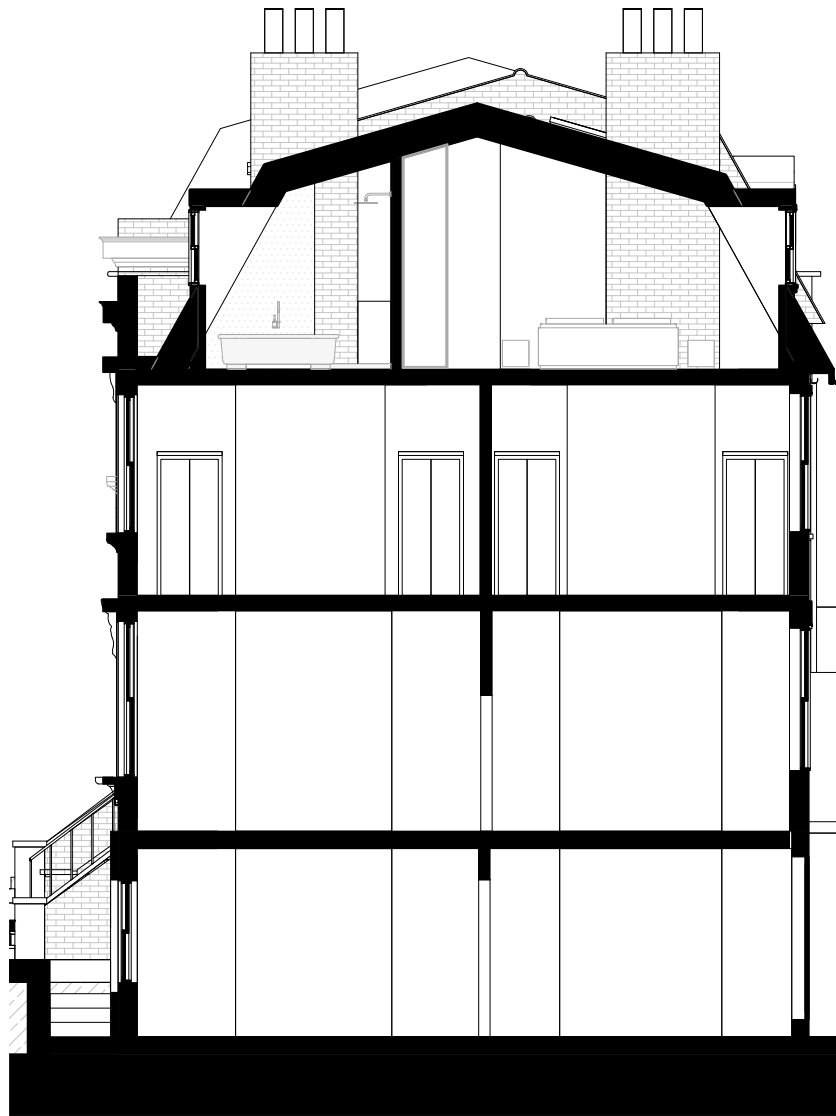

Existing

Proposed

Notes
Please report any discrepancies on the drawing to LA immediately.
Do not measure off the drawing. All dimensions to be checked on site.

Revision	Description	Date
P2	Dormers updated	04.06.24
P1	Dormers Upadated	08.02.24

Location

London Atelier
Architecture, Interior, Museum and Exhibition Design
 Studio 7
 160 Barby Road
 London W10 6BS
 +44 (0) 20 3490 2140
 info@londonatelier.com
 www.londonatelier.com

Drawing Status	Planning		
Project Title	1 & 2 The Hermitage, TW10 6SH		
Drawing Title	Existing & Proposed Dormer Section		
Drawing No.	Rev.	Scale	Date
LA128_A301	P2	1 : 100@A3	09/02/24