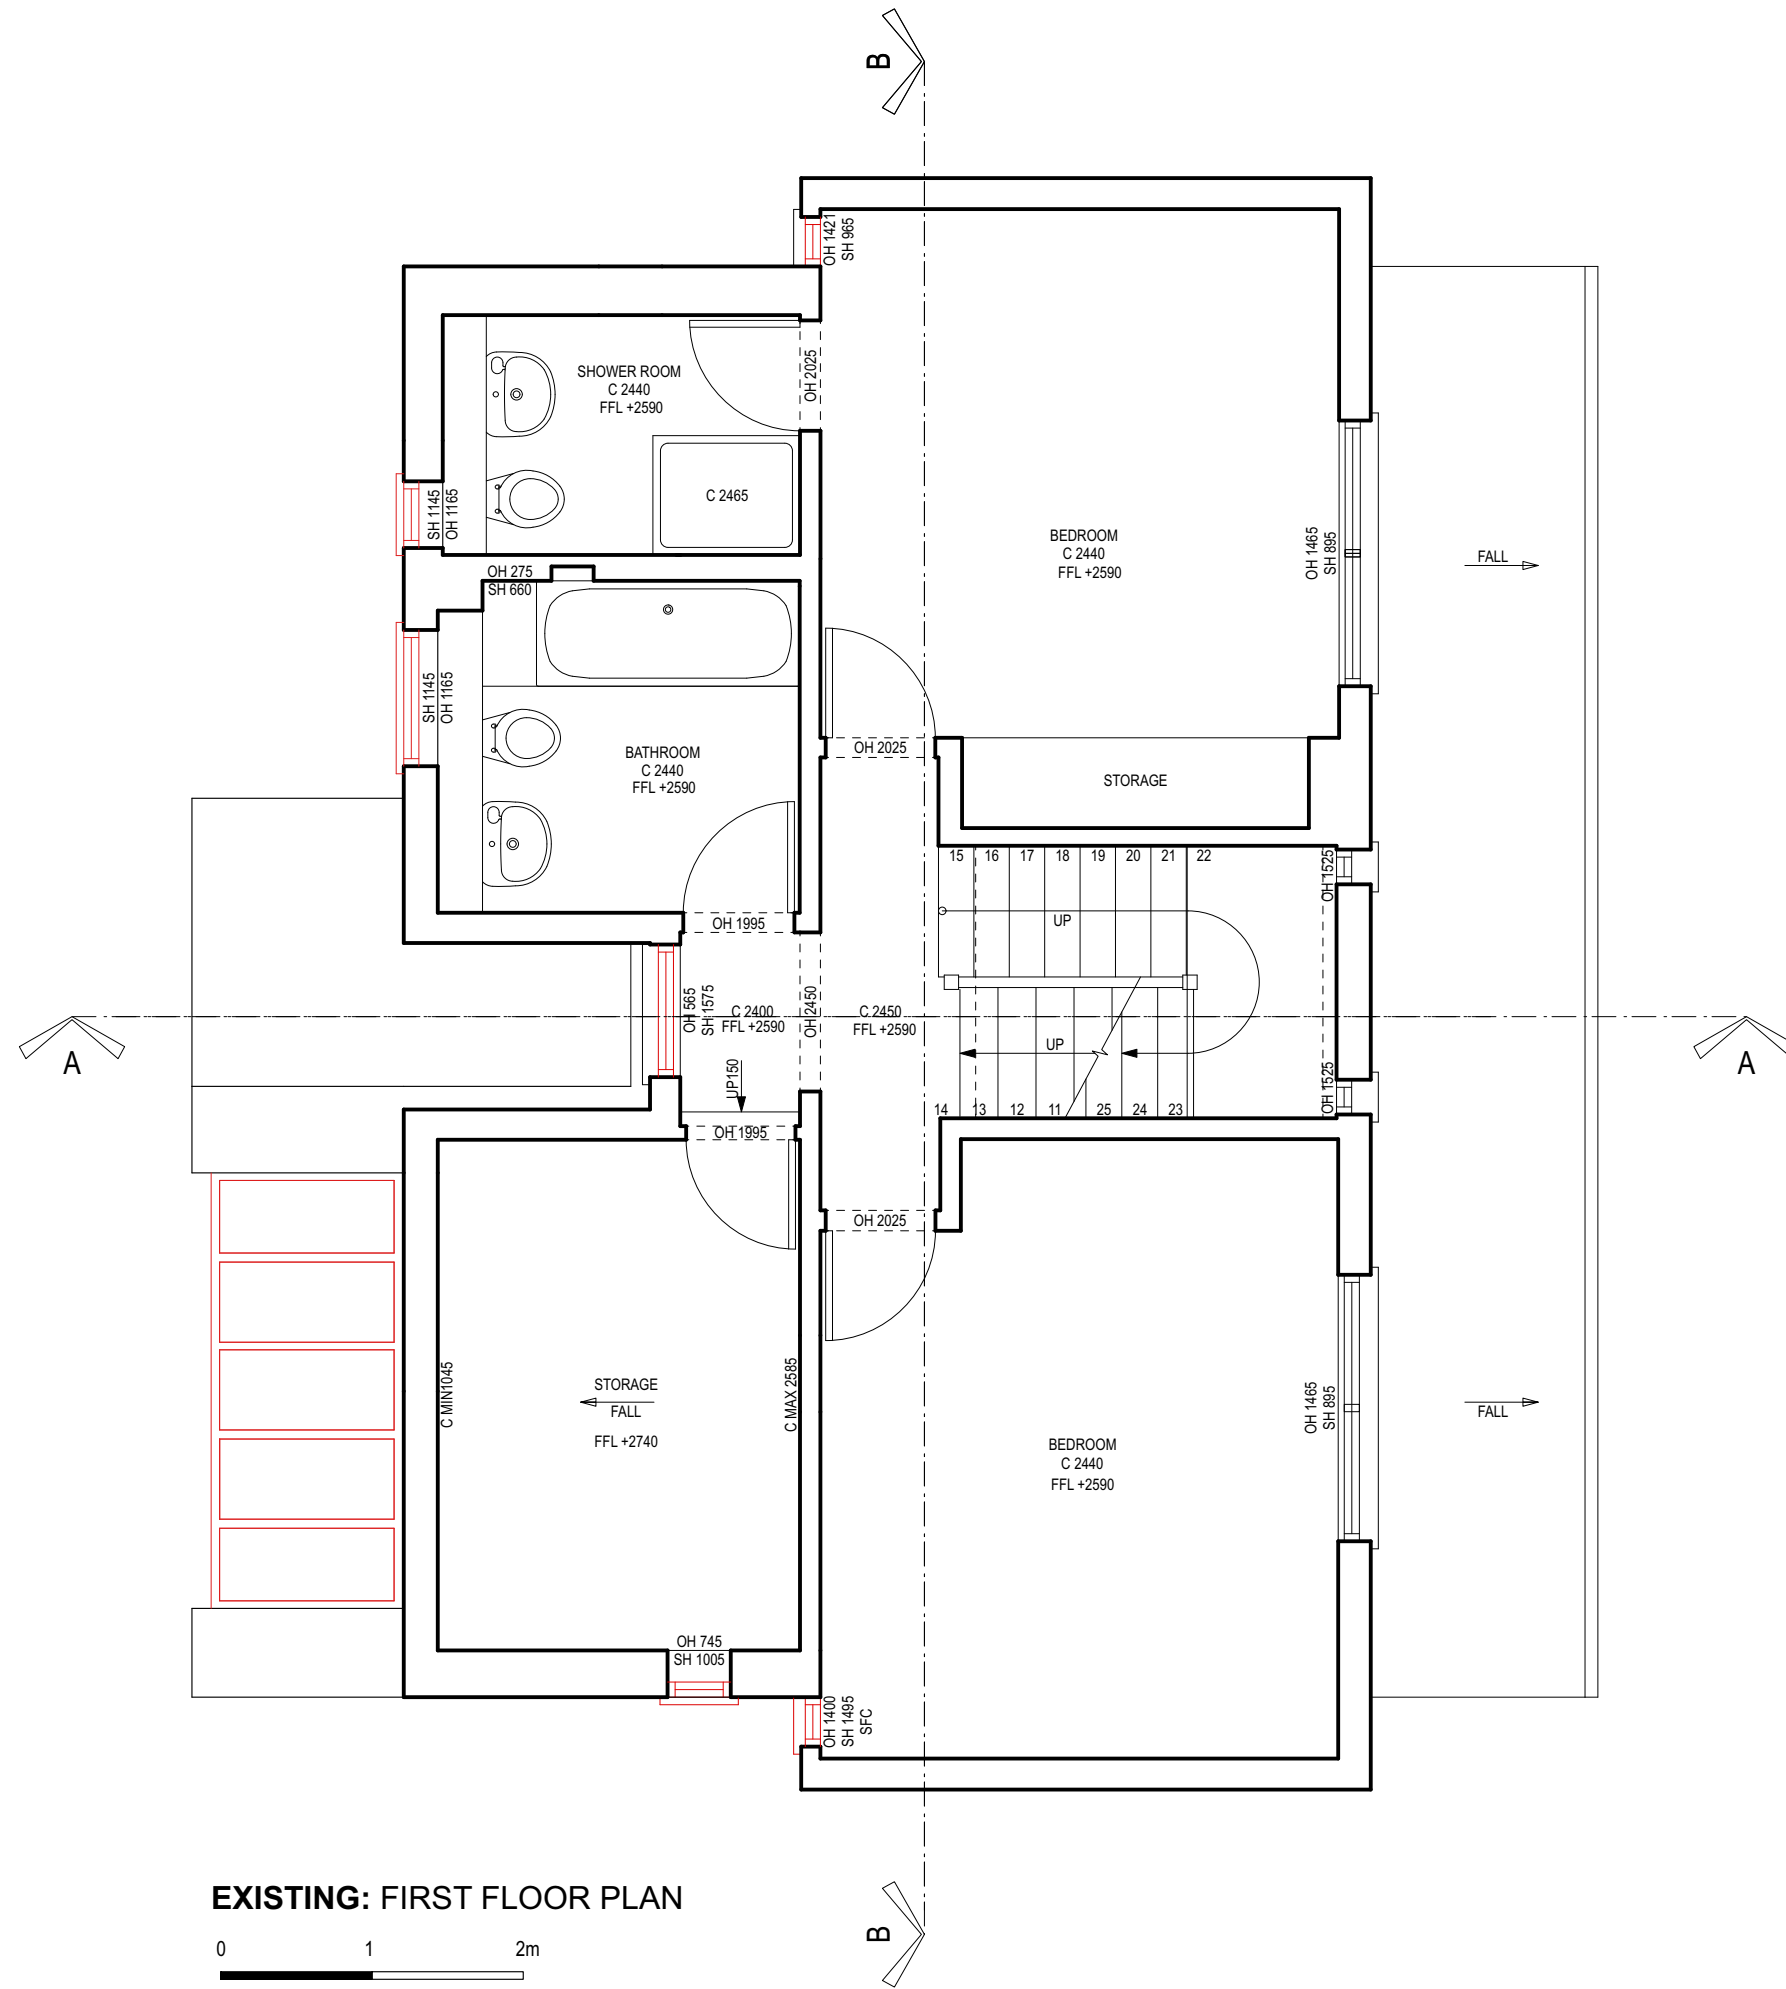

Items to be removed / demolished

EXISTING: FIRST FLOOR PLAN

Rev	Date	Notes
-	2024-05-22	New drawing

PLANNING LEVEL

Project
 58 Rosemont Road
 Richmond
 TW10 6QL

Drawing
 Existing First Floor Plan

Scale
 1:50 (A3)

Drawn by
 CF

Number
 RR1-EX003

Revision
 -