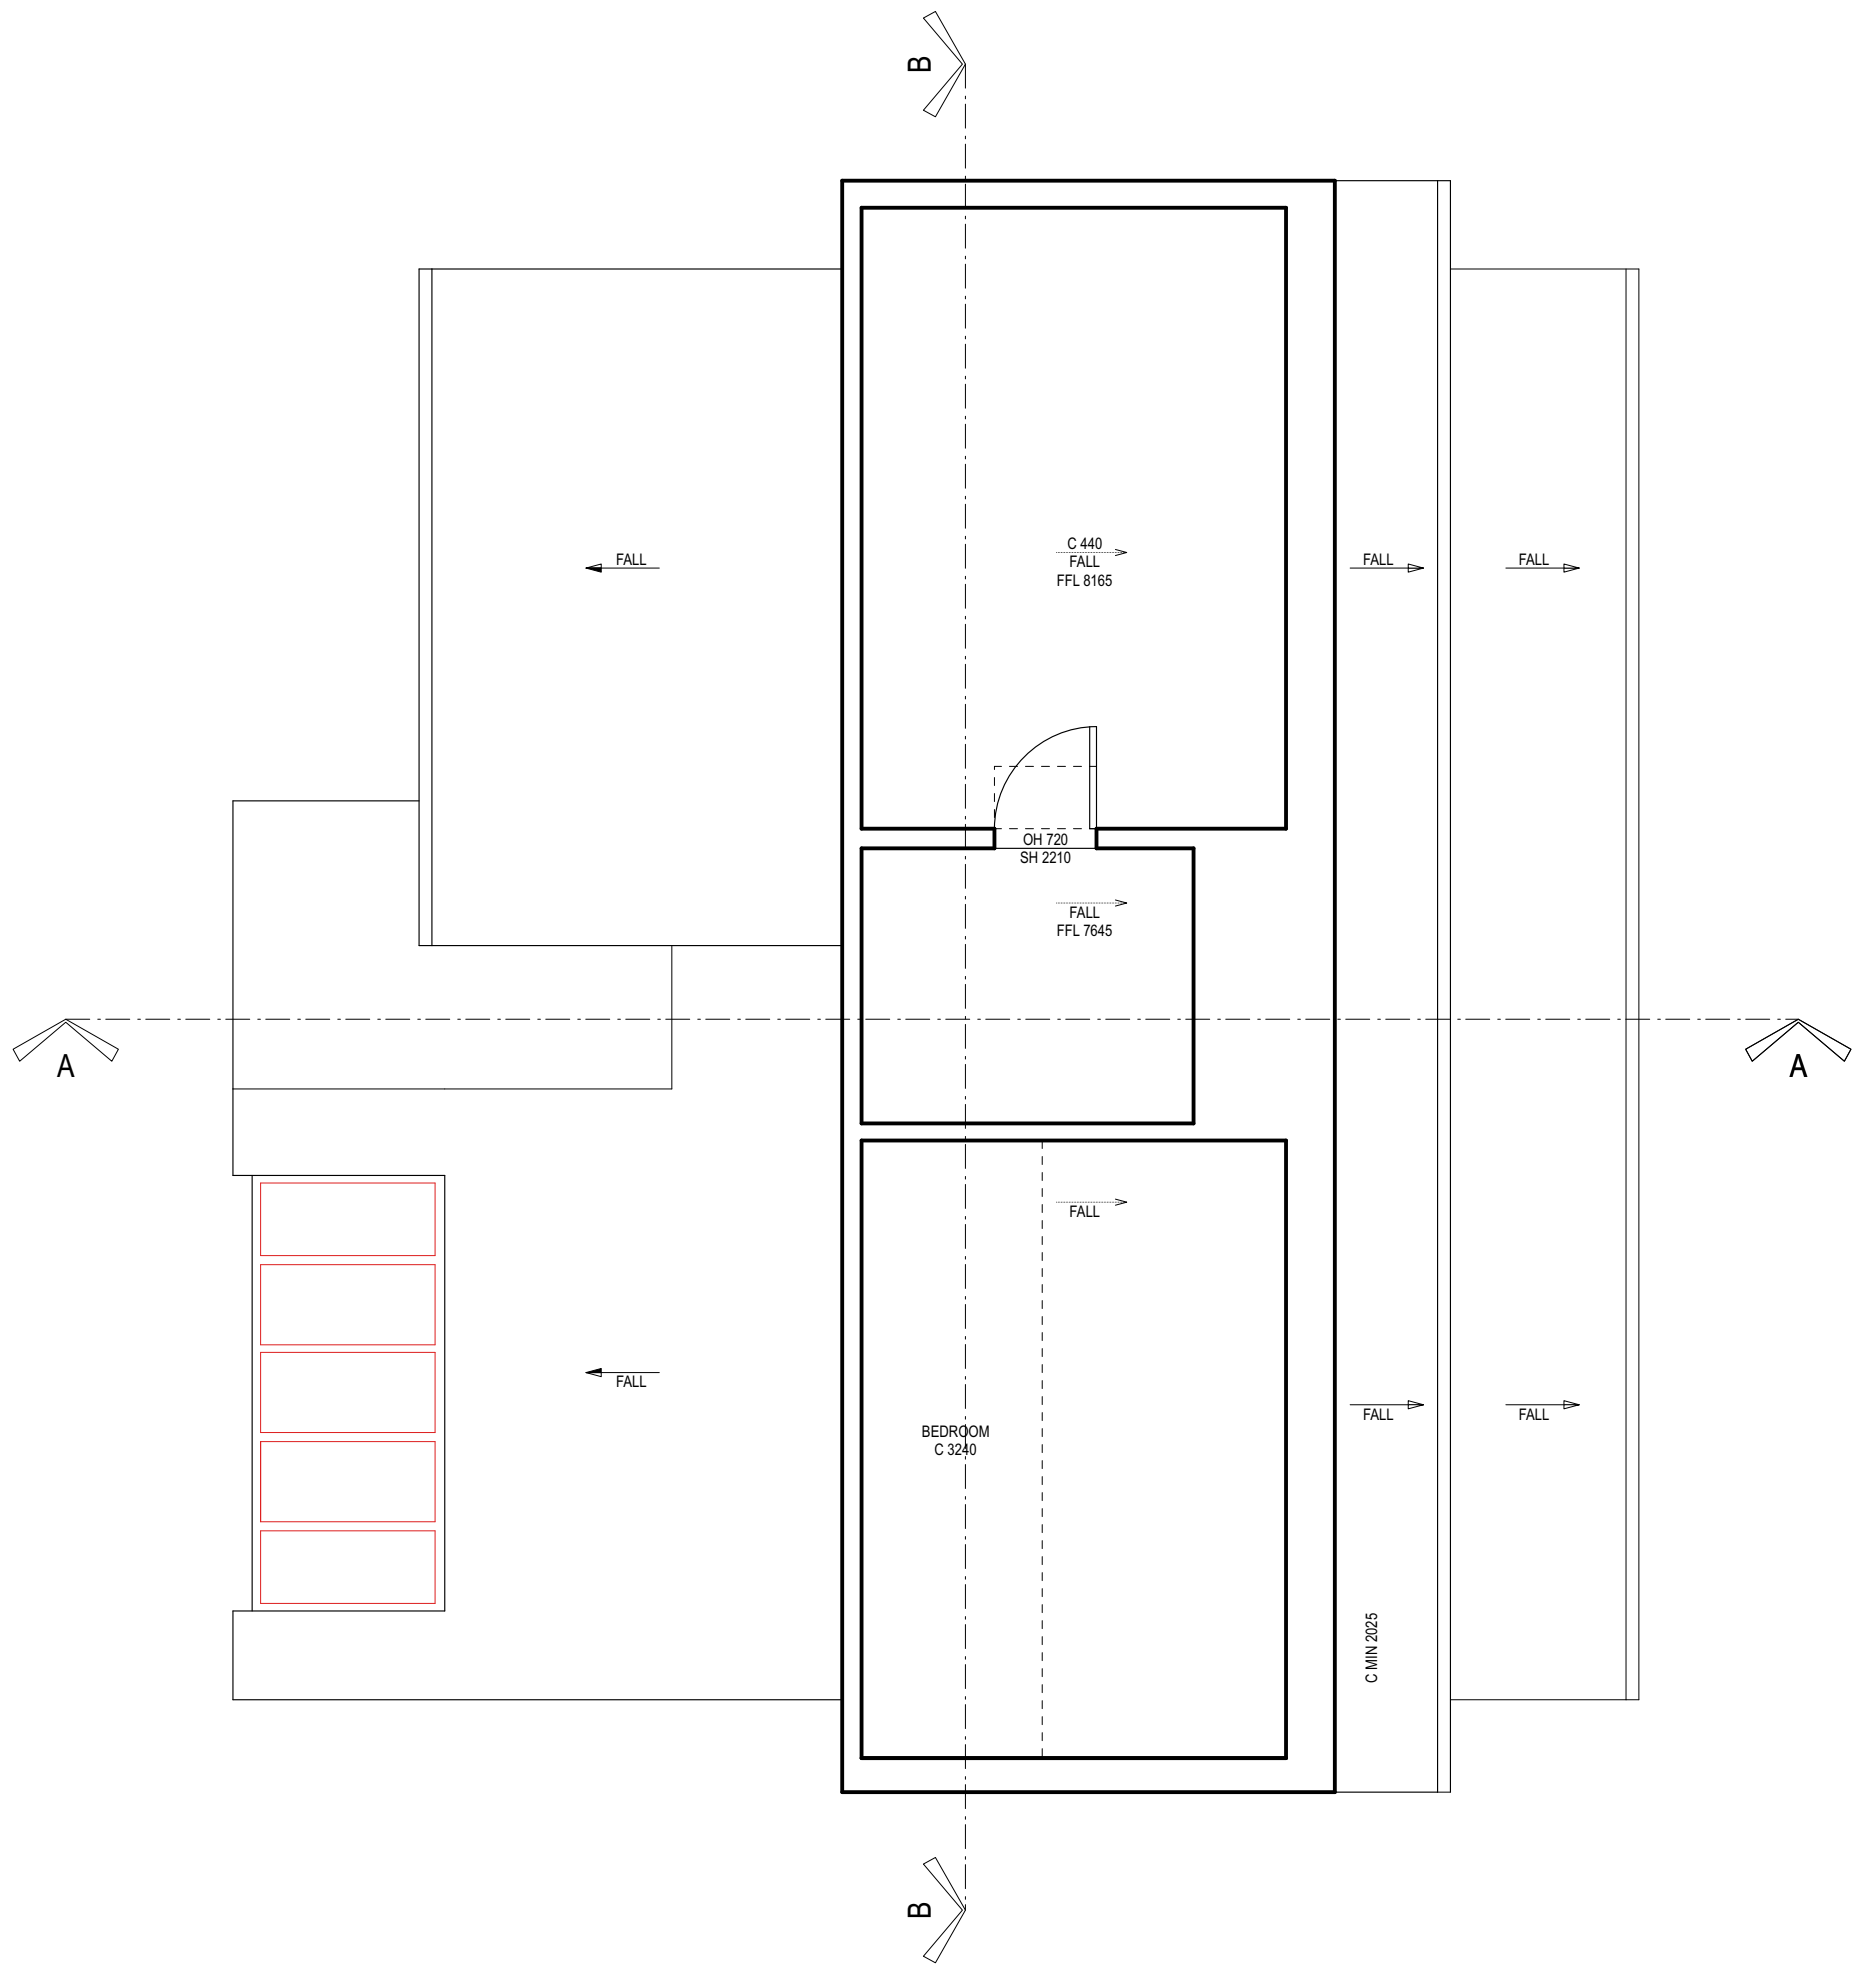

Items to be removed / demolished

EXISTING: LOFT PLAN

Rev	Date	Notes
-	2024-05-22	New drawing

PLANNING LEVEL

Project
 58 Rosemont Road
 Richmond
 TW10 6QL

Drawing
 Existing Loft Plan

Scale
 1:50 (A3)

Number
 RR1-EX005