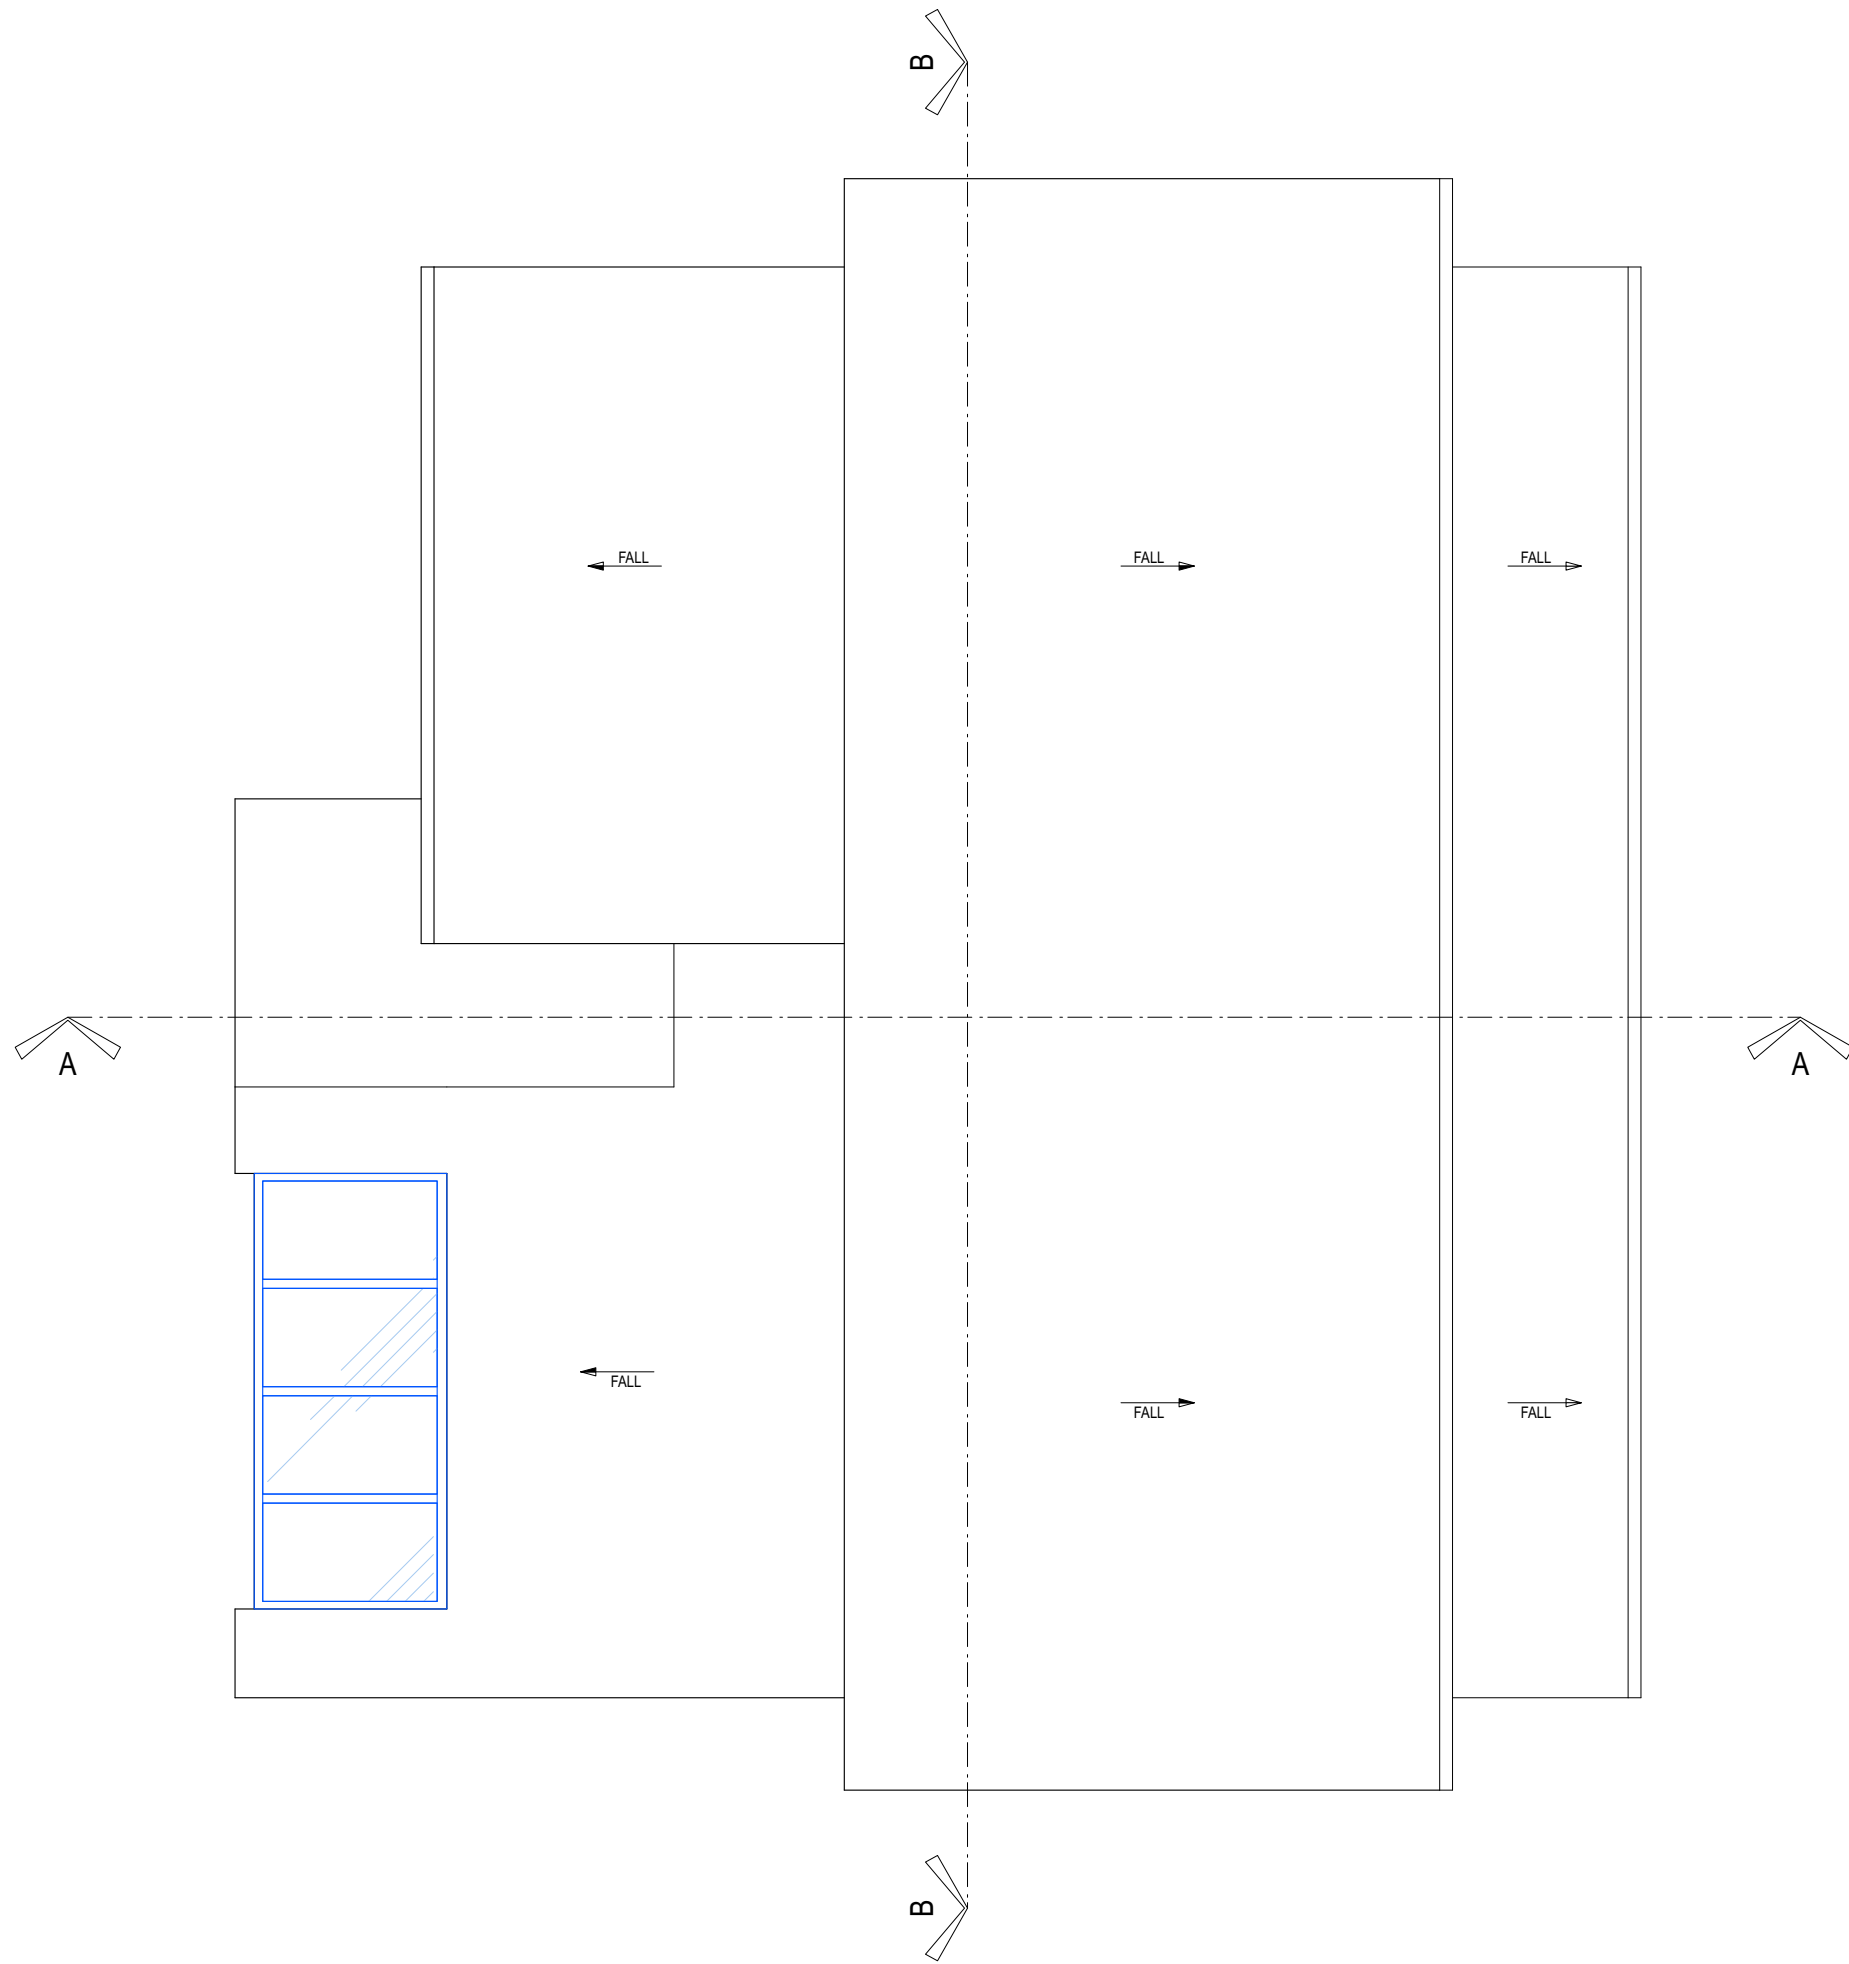

Proposed works

**PROPOSED: ROOF PLAN**

Rev	Date	Notes
-	2024-05-22	New drawing

**PLANNING LEVEL**

**Project**  
58 Rosemont Road  
Richmond  
TW10 6QL

**Drawing**  
Proposed Roof Plan

**Scale**  
1:50 (A3)

**Number**  
RR1-P006

**Drawn by**  
CF

**Revision**  
-