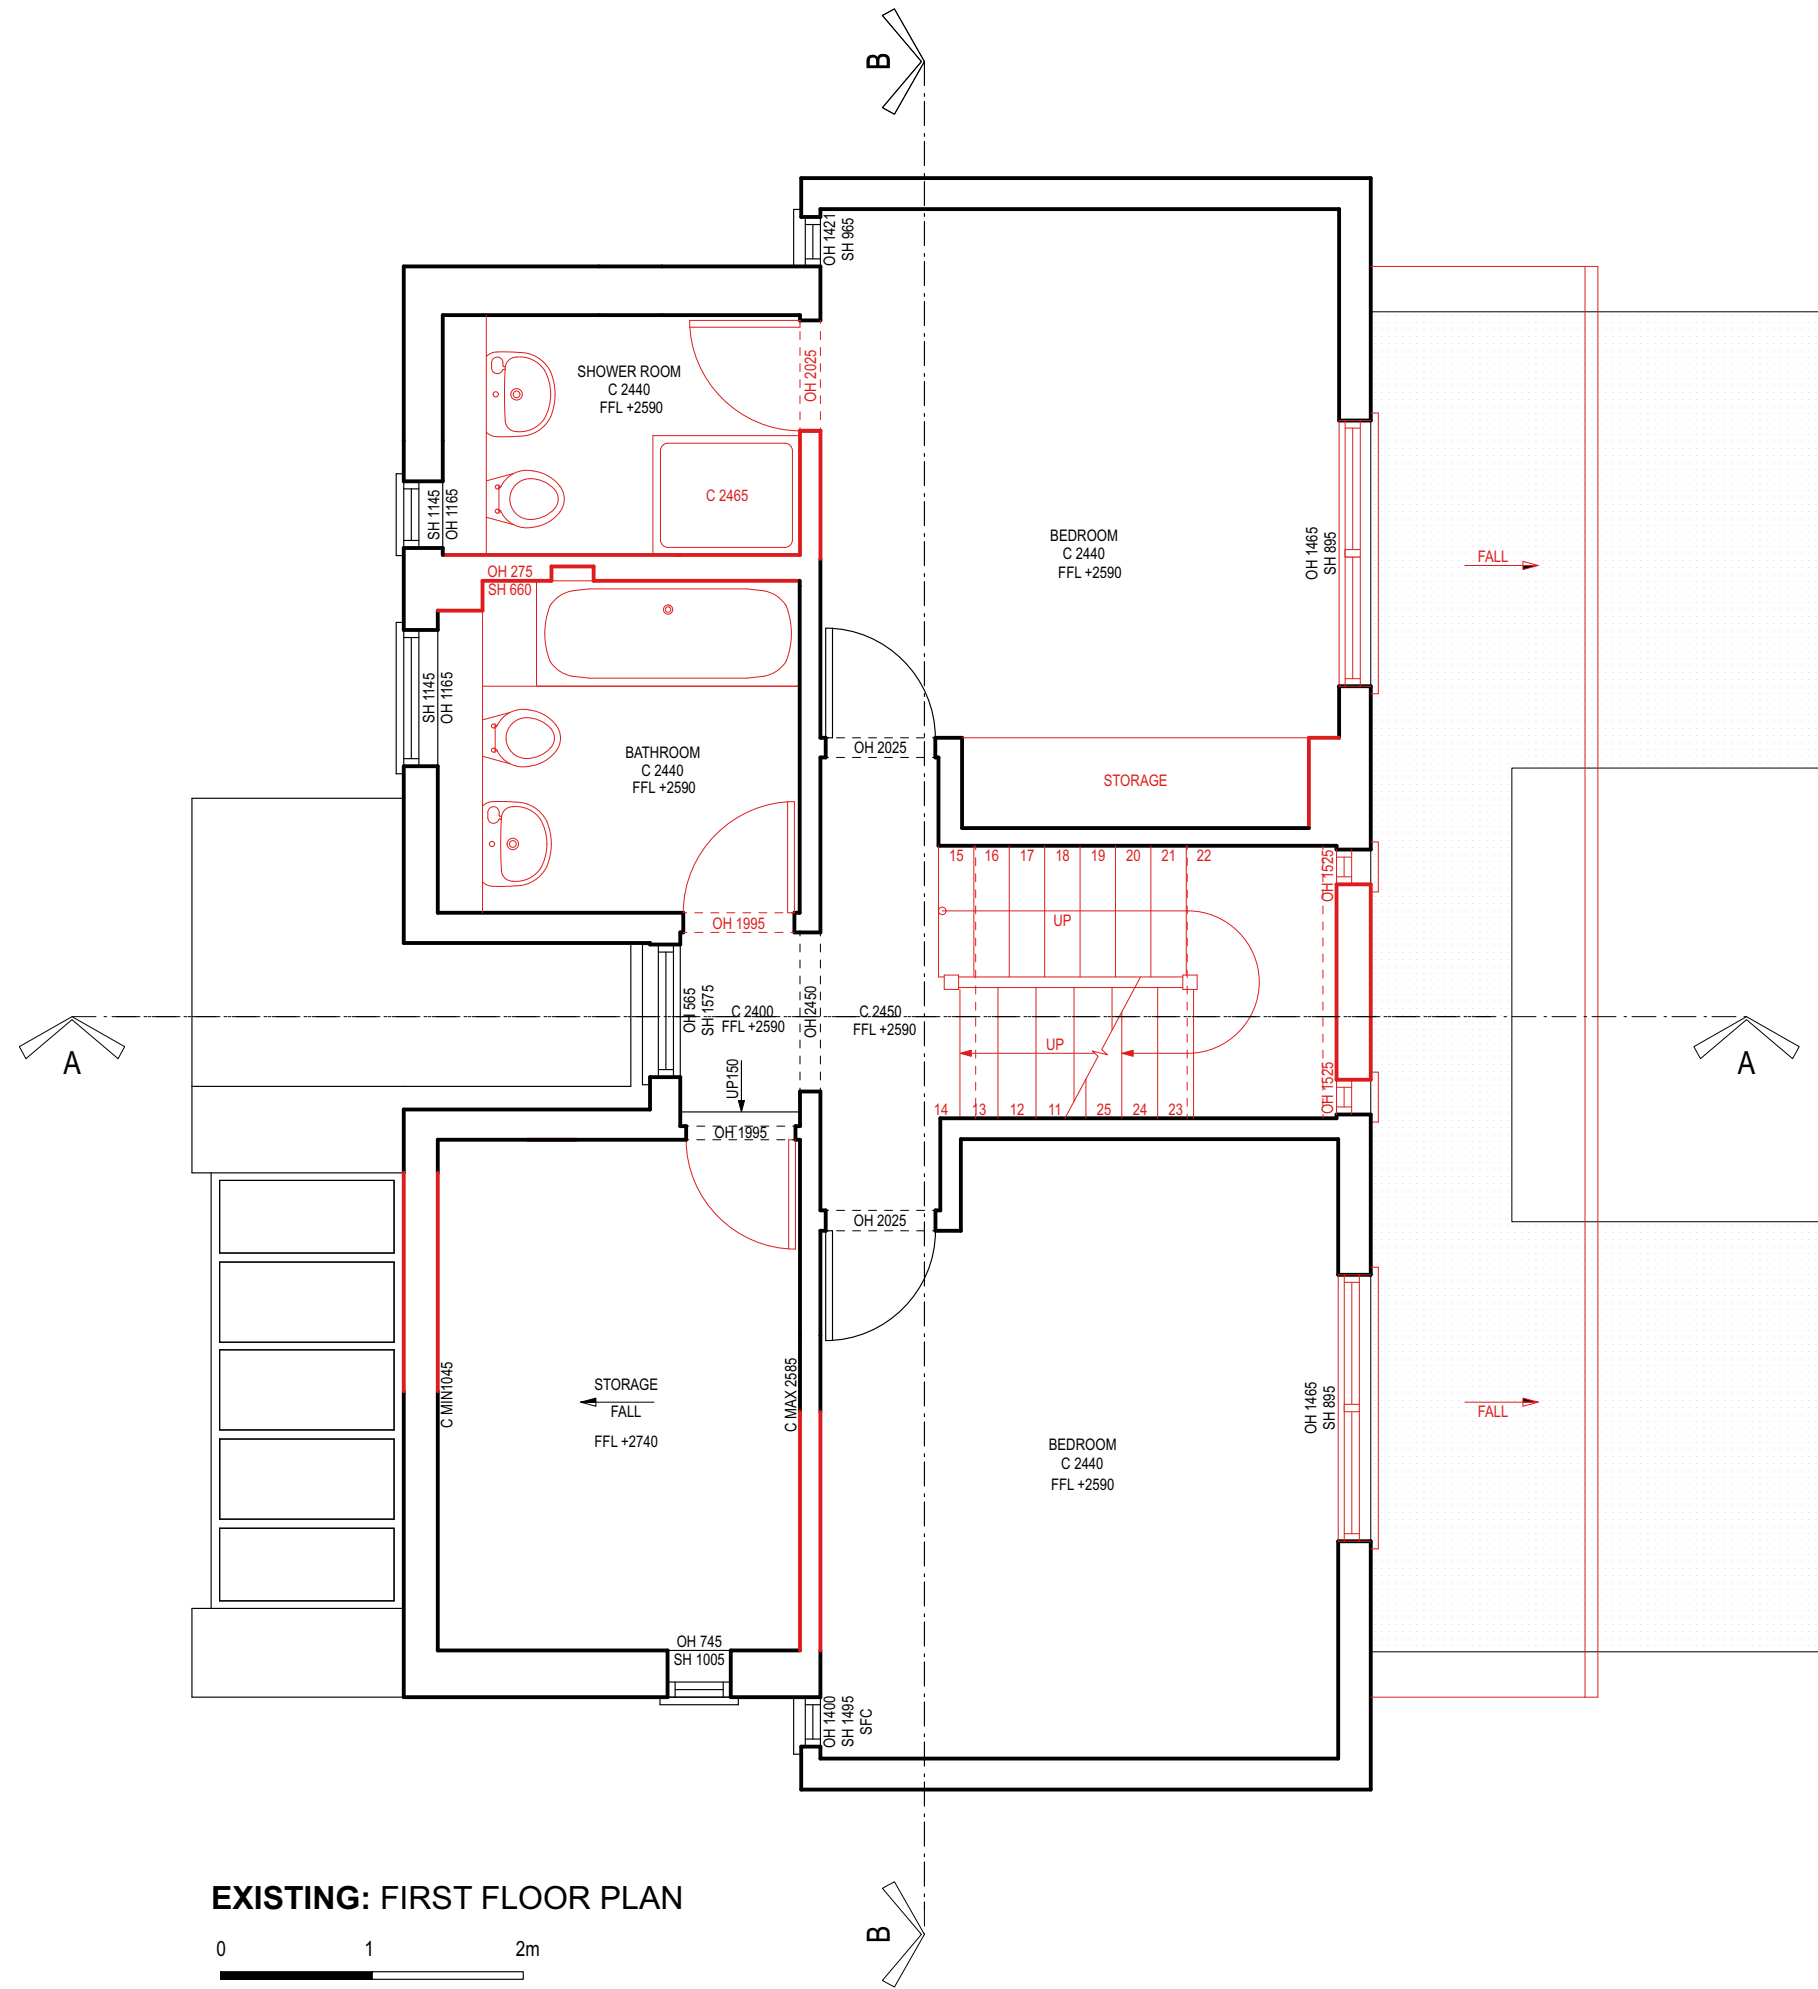

Items to be removed / demolished

EXISTING: FIRST FLOOR PLAN

Rev	Date	Notes
-	2024-05-22	New drawing

PLANNING LEVEL

Project
 58 Rosemont Road
 Richmond
 TW10 6QL

Drawing
 Existing First Floor Plan

Scale
 1:50 (A3)

Drawn by
 CF

Number
 RR2-EX003

Revision
 -