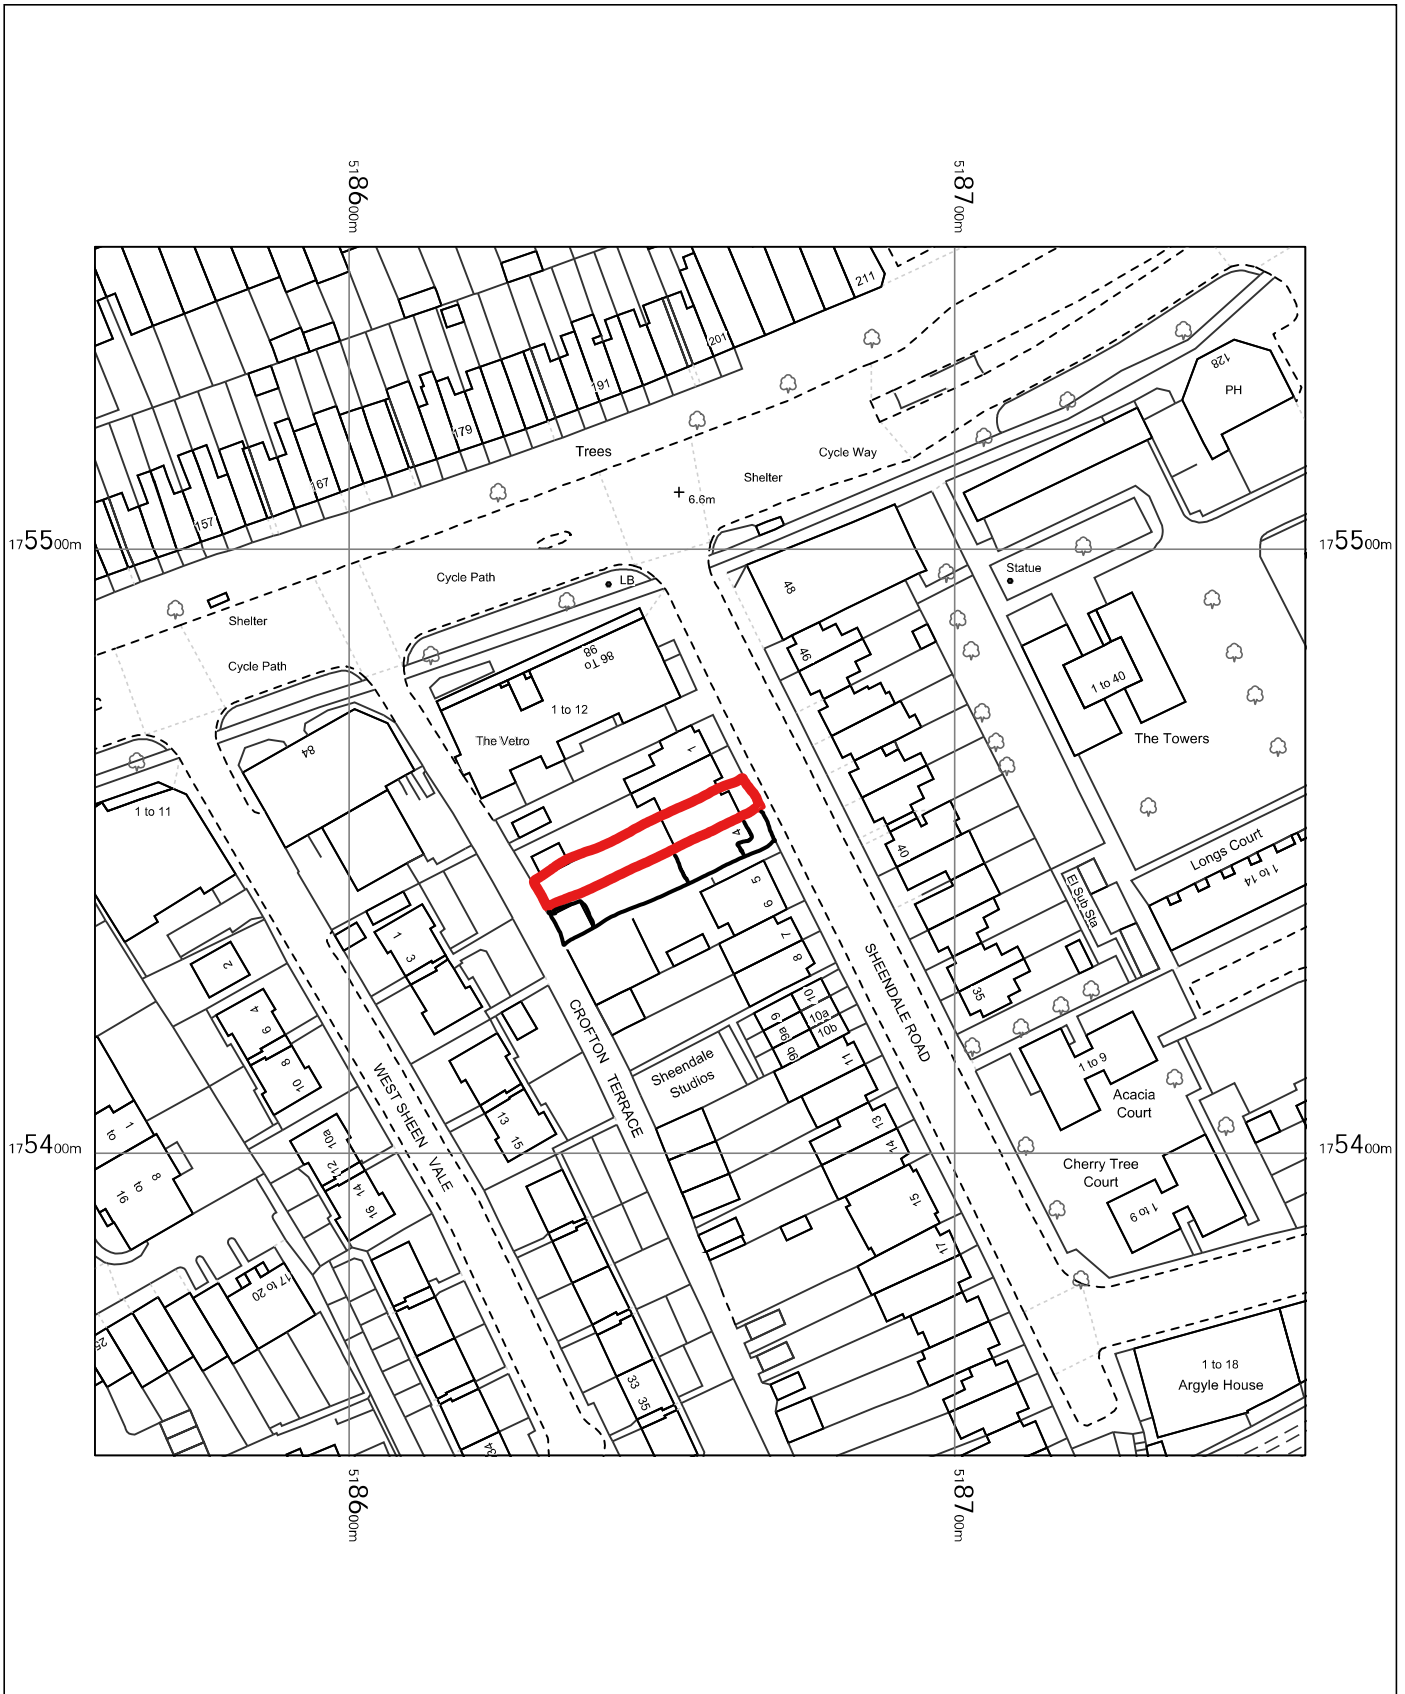

4 Sheendale Road

OS MasterMap 1250/2500/10000 scale
Thursday, March 30, 2023, ID: BLJT-01095517
www.planningapplicationmaps.co.uk

1:1250 scale print at A4, Centre: 518658 E, 175450 N

©Crown Copyright Ordnance Survey. Licence no. 100051661