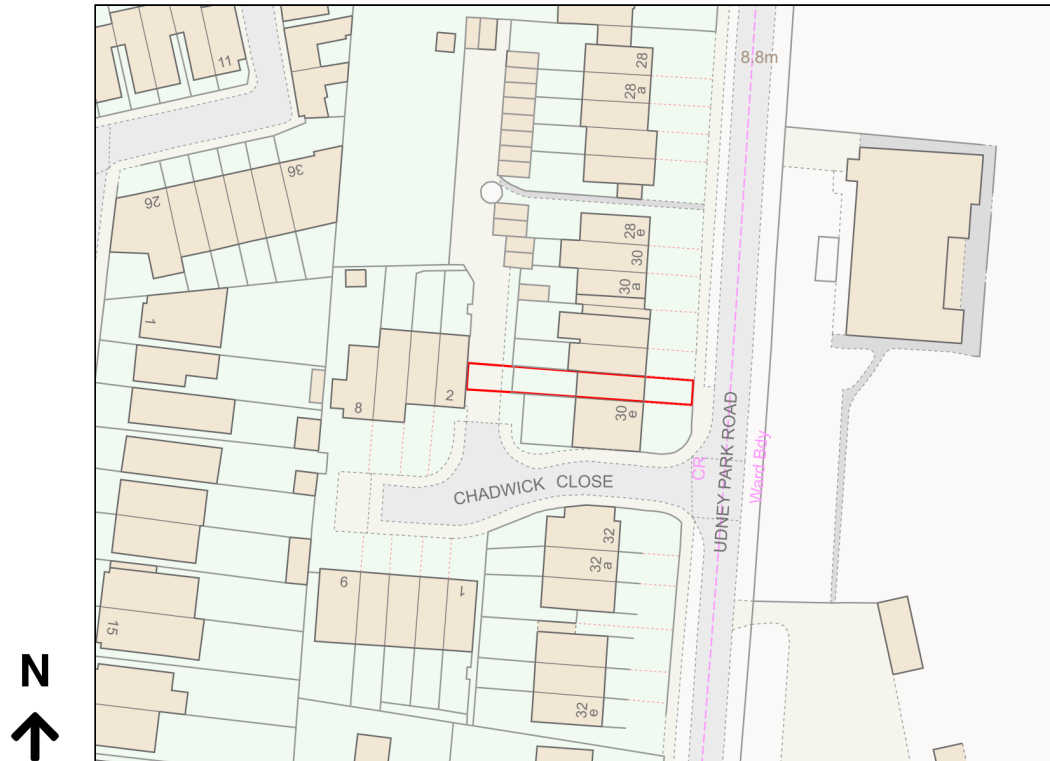

Location Plan

Site Address: 30d, Udney Park Road, Teddington, TW11 9BG

Date Produced: 25-Jun-2024

Scale: 1:1250 @A4

Planning Portal Reference: PP-13175813v1