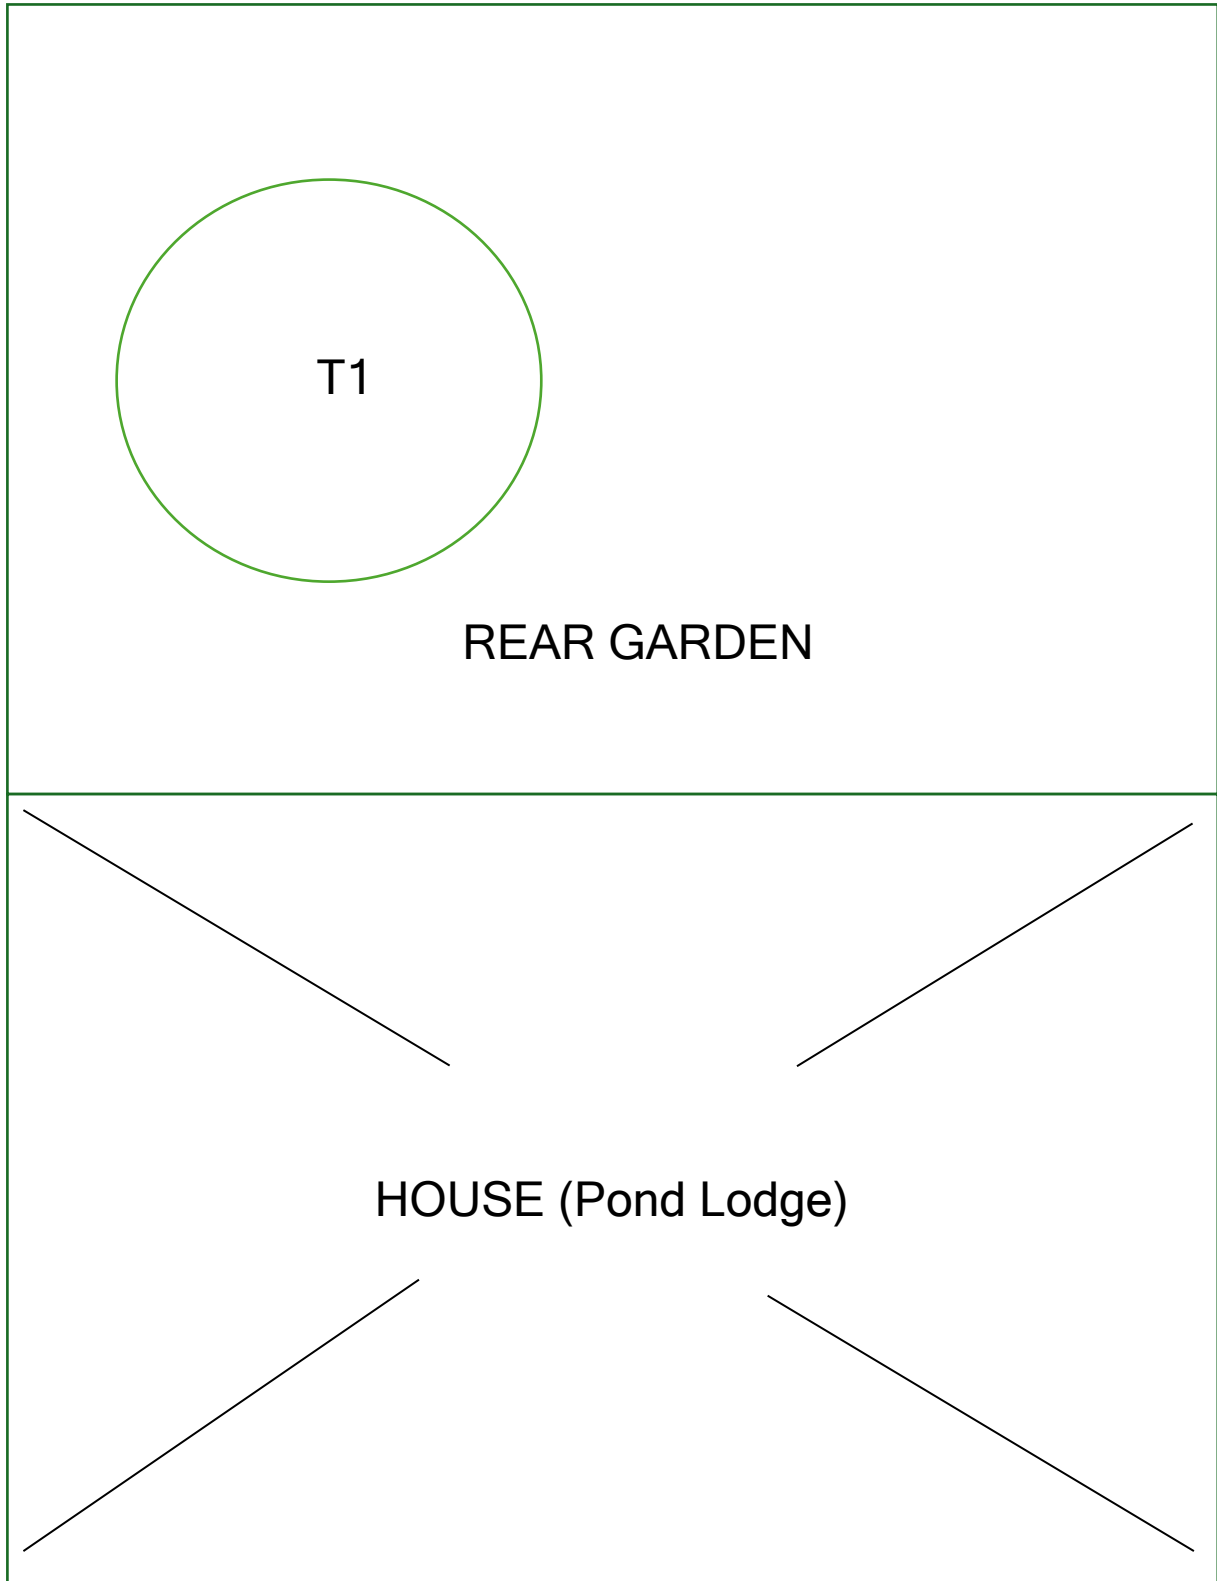

Pond Lodge, Bushwood Road, TW9 3BG

Bushwood Road