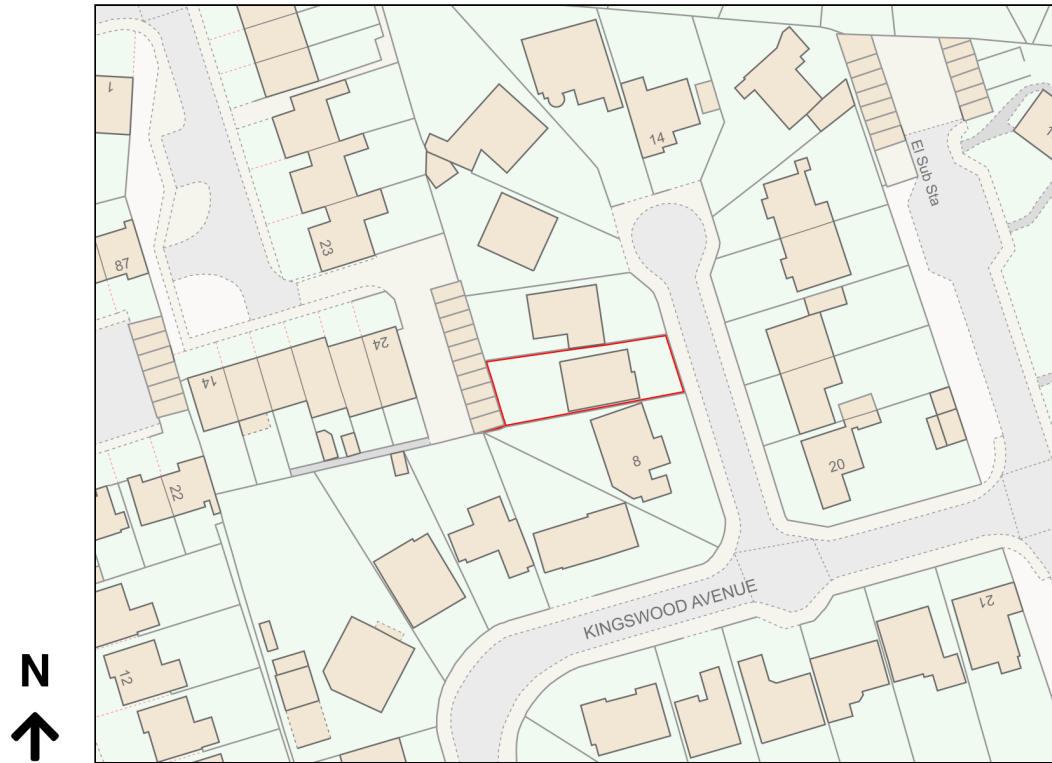

Location Plan

Site Address: 9, Kingswood Avenue, Hampton, TW12 3AU

Date Produced: 26-Jun-2024

Scale: 1:1250 @A4

Planning Portal Reference: PP-13094158v1