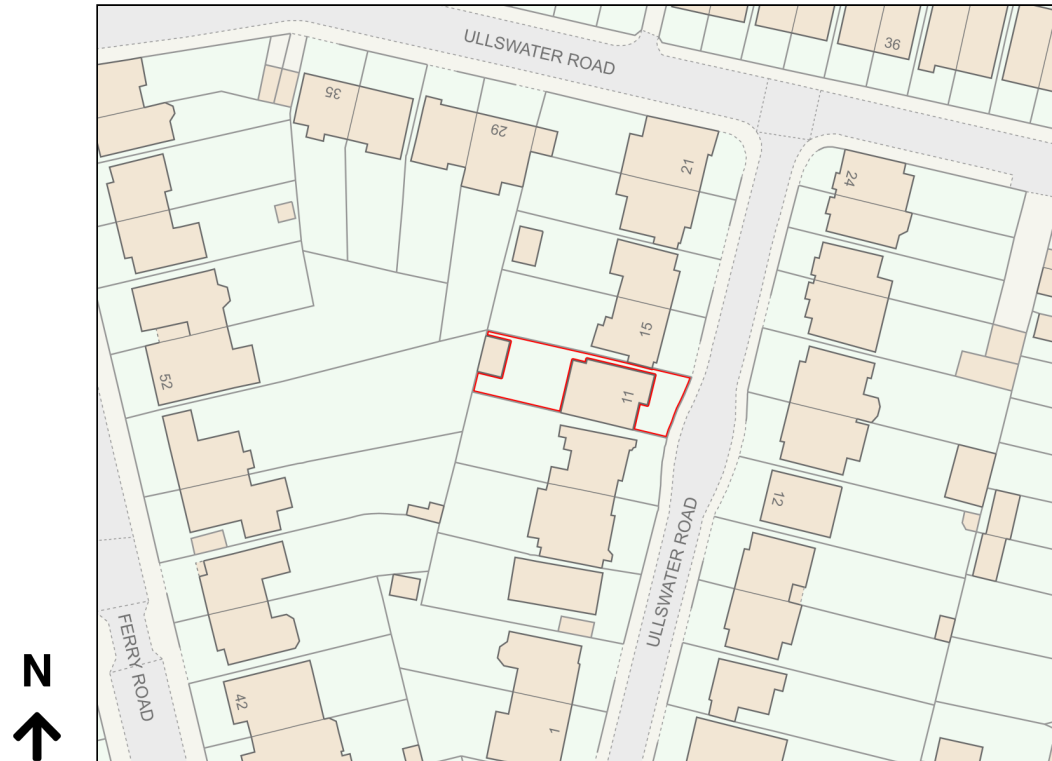

Location Plan

Site Address: 11, Ullswater Road, Barnes, London, SW13 9PL

Date Produced: 27-Jun-2024

Scale: 1:1250 @A4

Planning Portal Reference: PP-13193015v1