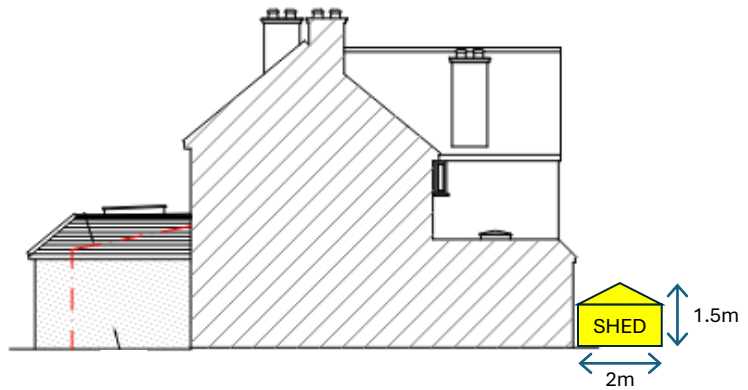

20 Warren Avenue, Richmond, TW10 5DZ

**PROPOSED
SIDE ELEVATION**

**PROPOSED
SIDE ELEVATION**

**PROPOSED
FRONT ELEVATION**

**PROPOSED
ROOF PLAN**