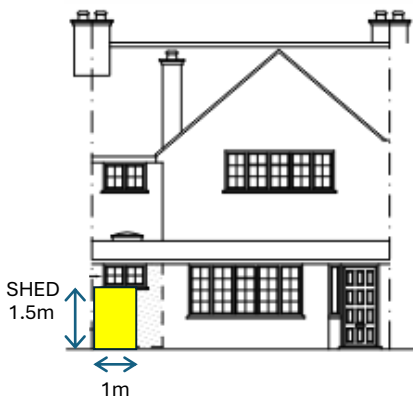

20 Warren Avenue, Richmond, TW10 5DZ

**PROPOSED
SIDE ELEVATION**

**PROPOSED
SIDE ELEVATION**

**PROPOSED
FRONT ELEVATION**

**PROPOSED
ROOF PLAN**