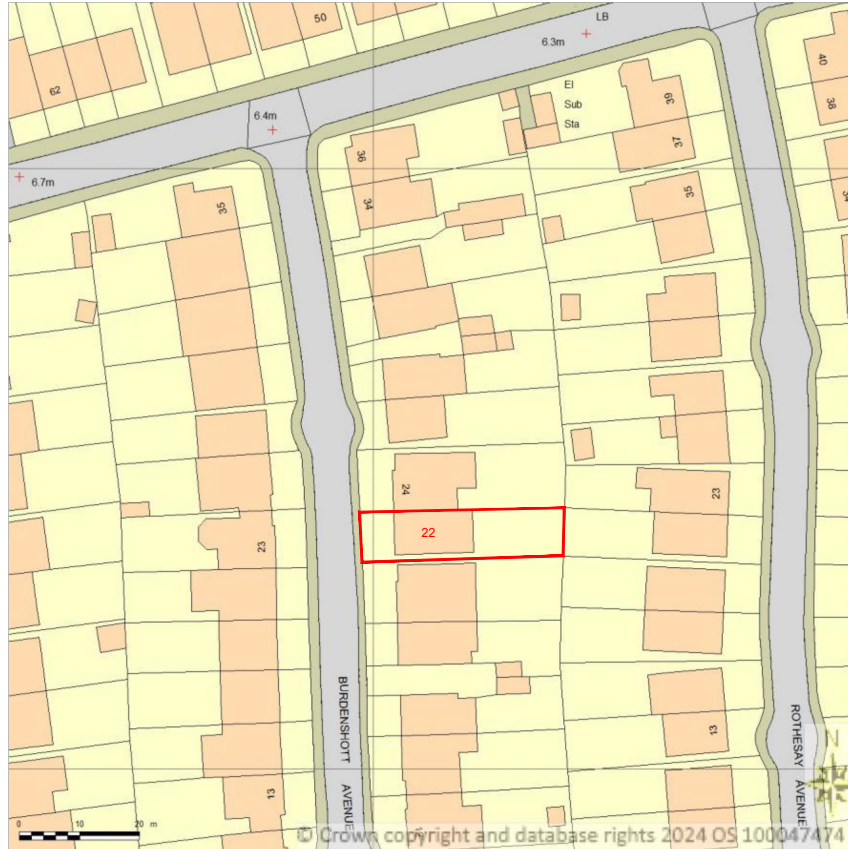

**SITE LOCATION PLAN
AREA 2 HA
SCALE 1:1250 on A4
CENTRE COORDINATES: 519610, 175457**

Supplied by Streetwise Maps Ltd
www.streetwise.net
Licence No: 100047474
25/06/2024 12:47

**LOCATION PLAN
SCALE 1:1250 @ A4
22 BURDENSHOTT AVENUE, RICHMOND
UPON THAMES, TW10 5ED**