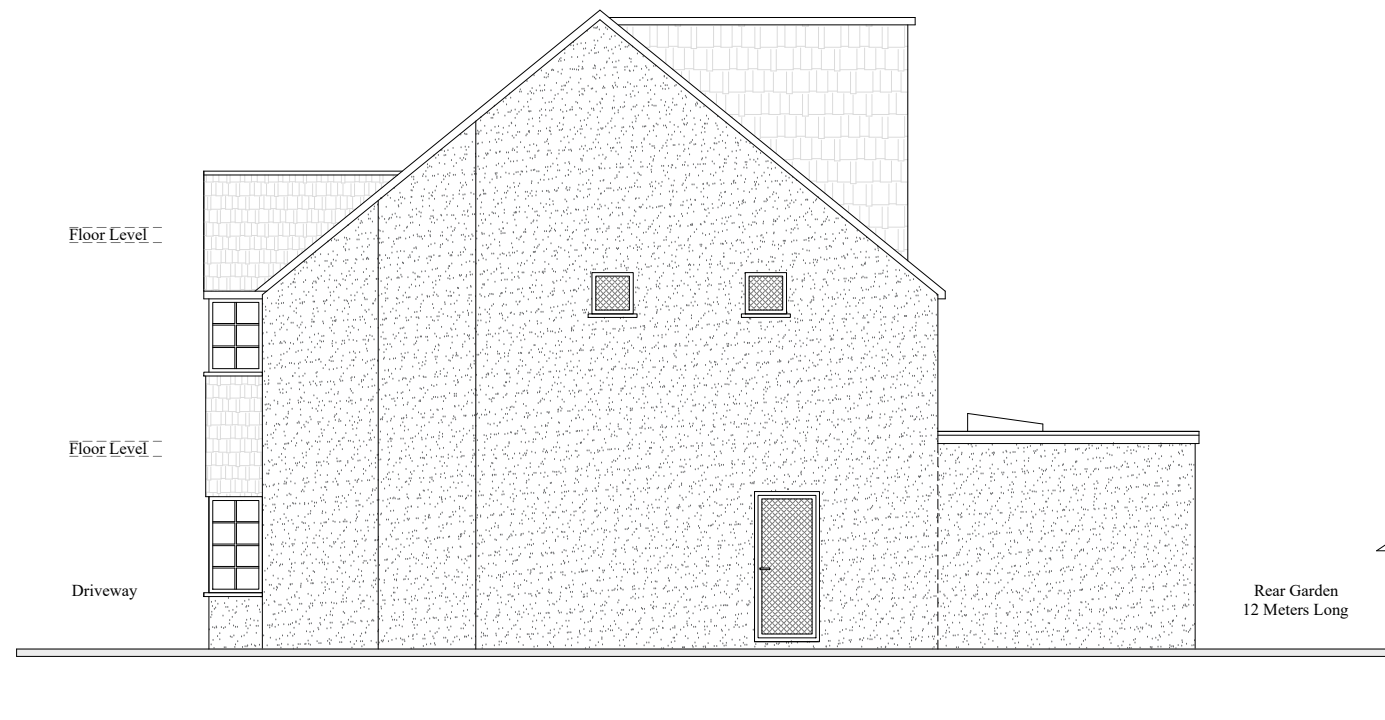

NOTE:

PROJECT TITLE: Single Storey Rear Extension

CLIENT: Mr. & Mrs. Shams

ADDRESS: 10 Rothesay Ave

DRAWING TITLE: West Side Elevations

DRAWING NO: 05

REV: 02

DRAWN BY: P.F HENZAKY

SCALE: 1:100 @A3

Proposed West Side Elevation

Existing West Side Elevation