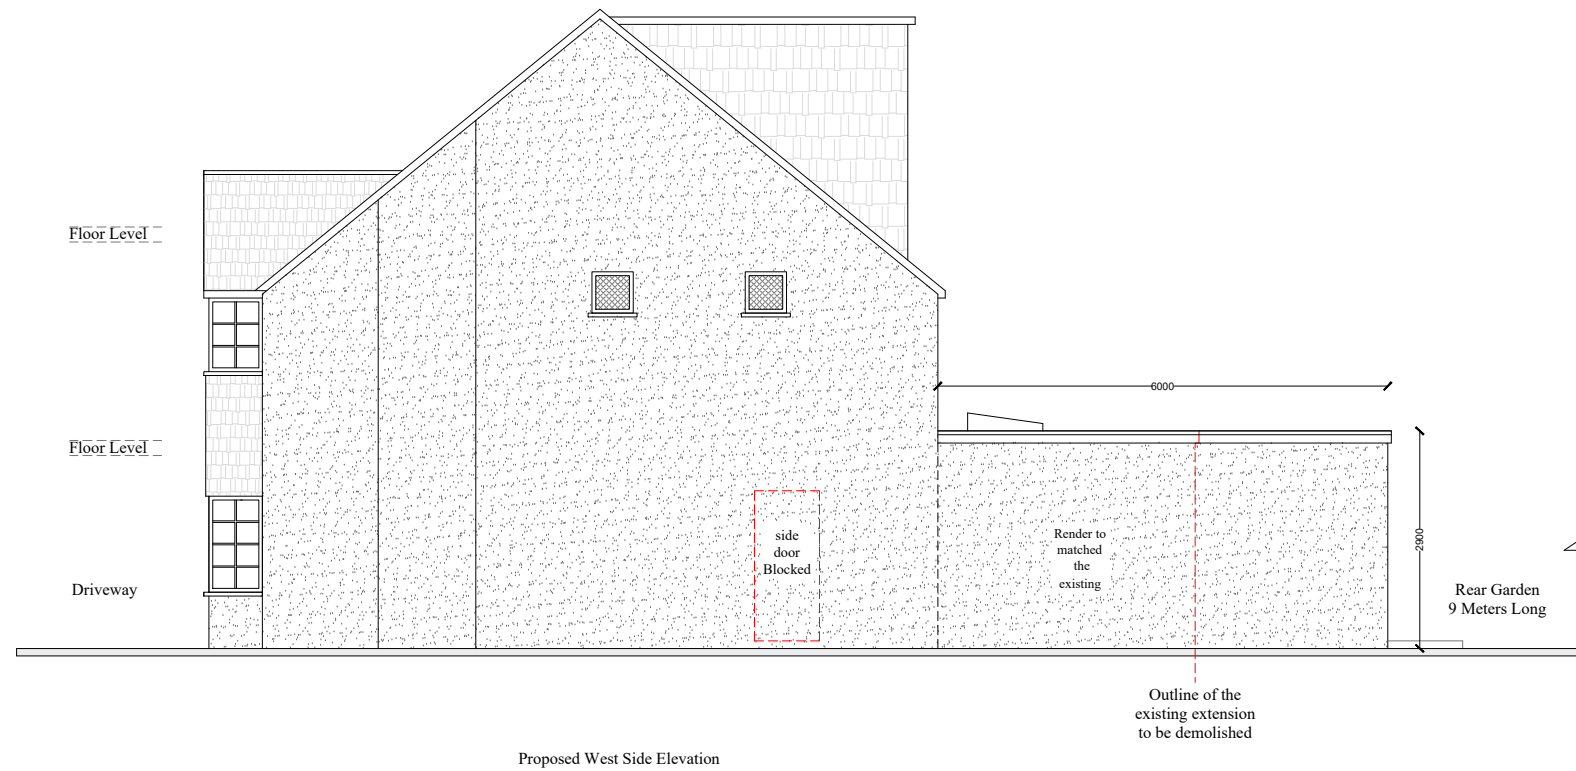

NOTE:

PROJECT TITLE: Single Storey Rear Extension

CLIENT: Mr. & Mrs. Shams

ADDRESS: 10 Rothesay Ave

DRAWING TITLE: West Side Elevations

DRAWING NO: 05

REV: 02

DRAWN BY: P.F HENZAKY

SCALE: 1:100 @A3

Proposed West Side Elevation

Existing West Side Elevation