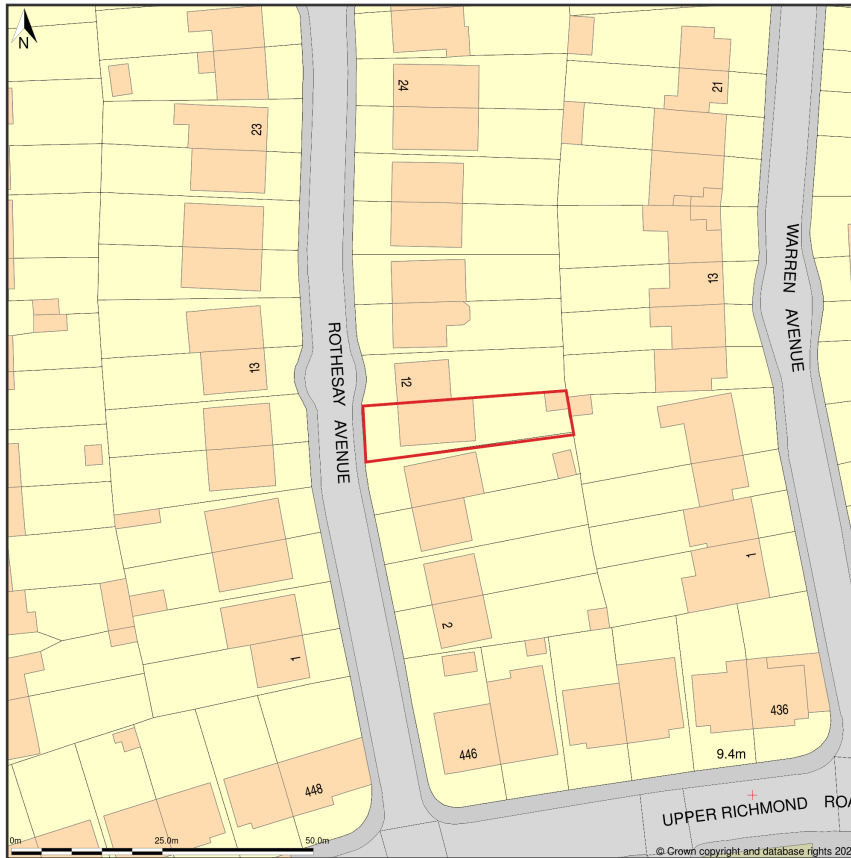

10, Rothesay Avenue, Richmond, Richmond Upon Thames, TW10 5EA

Location Plan shows area bounded by: 519616.19, 175325.16 519757.62, 175466.58 (at a scale of 1:1250), OSGridRef: TQ19687539. The representation of a road, track or path is no evidence of a right of way. The representation of features as lines is no evidence of a property boundary.

Produced on 12th Feb 2024 from the Ordnance Survey National Geographic Database and incorporating surveyed revision available at this date. Reproduction in whole or part is prohibited without the prior permission of Ordnance Survey. © Crown copyright 2024. Supplied by www.buyaplan.co.uk a licensed Ordnance Survey partner (100053143). Unique plan reference: #00878527-155319.