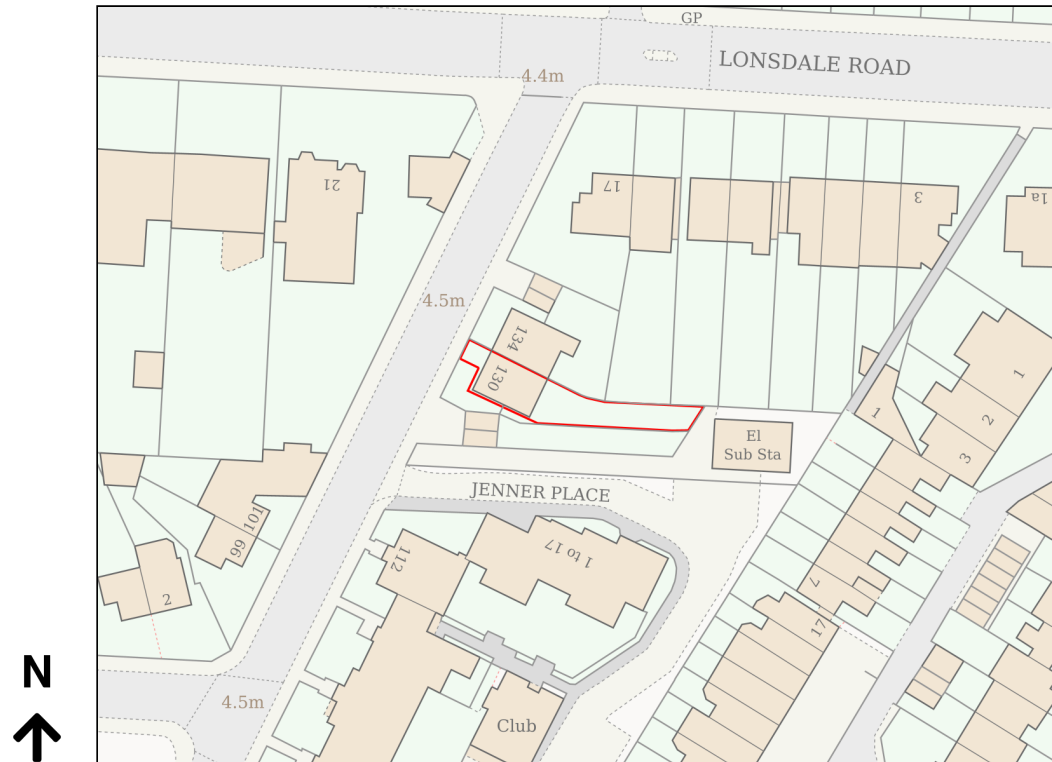

Location Plan

Site Address: 128, Boileau Road, Barnes, London, SW13 9BP

Date Produced: 30-Jun-2024

Scale: 1:1250 @A4

Planning Portal Reference: PP-13133279v1