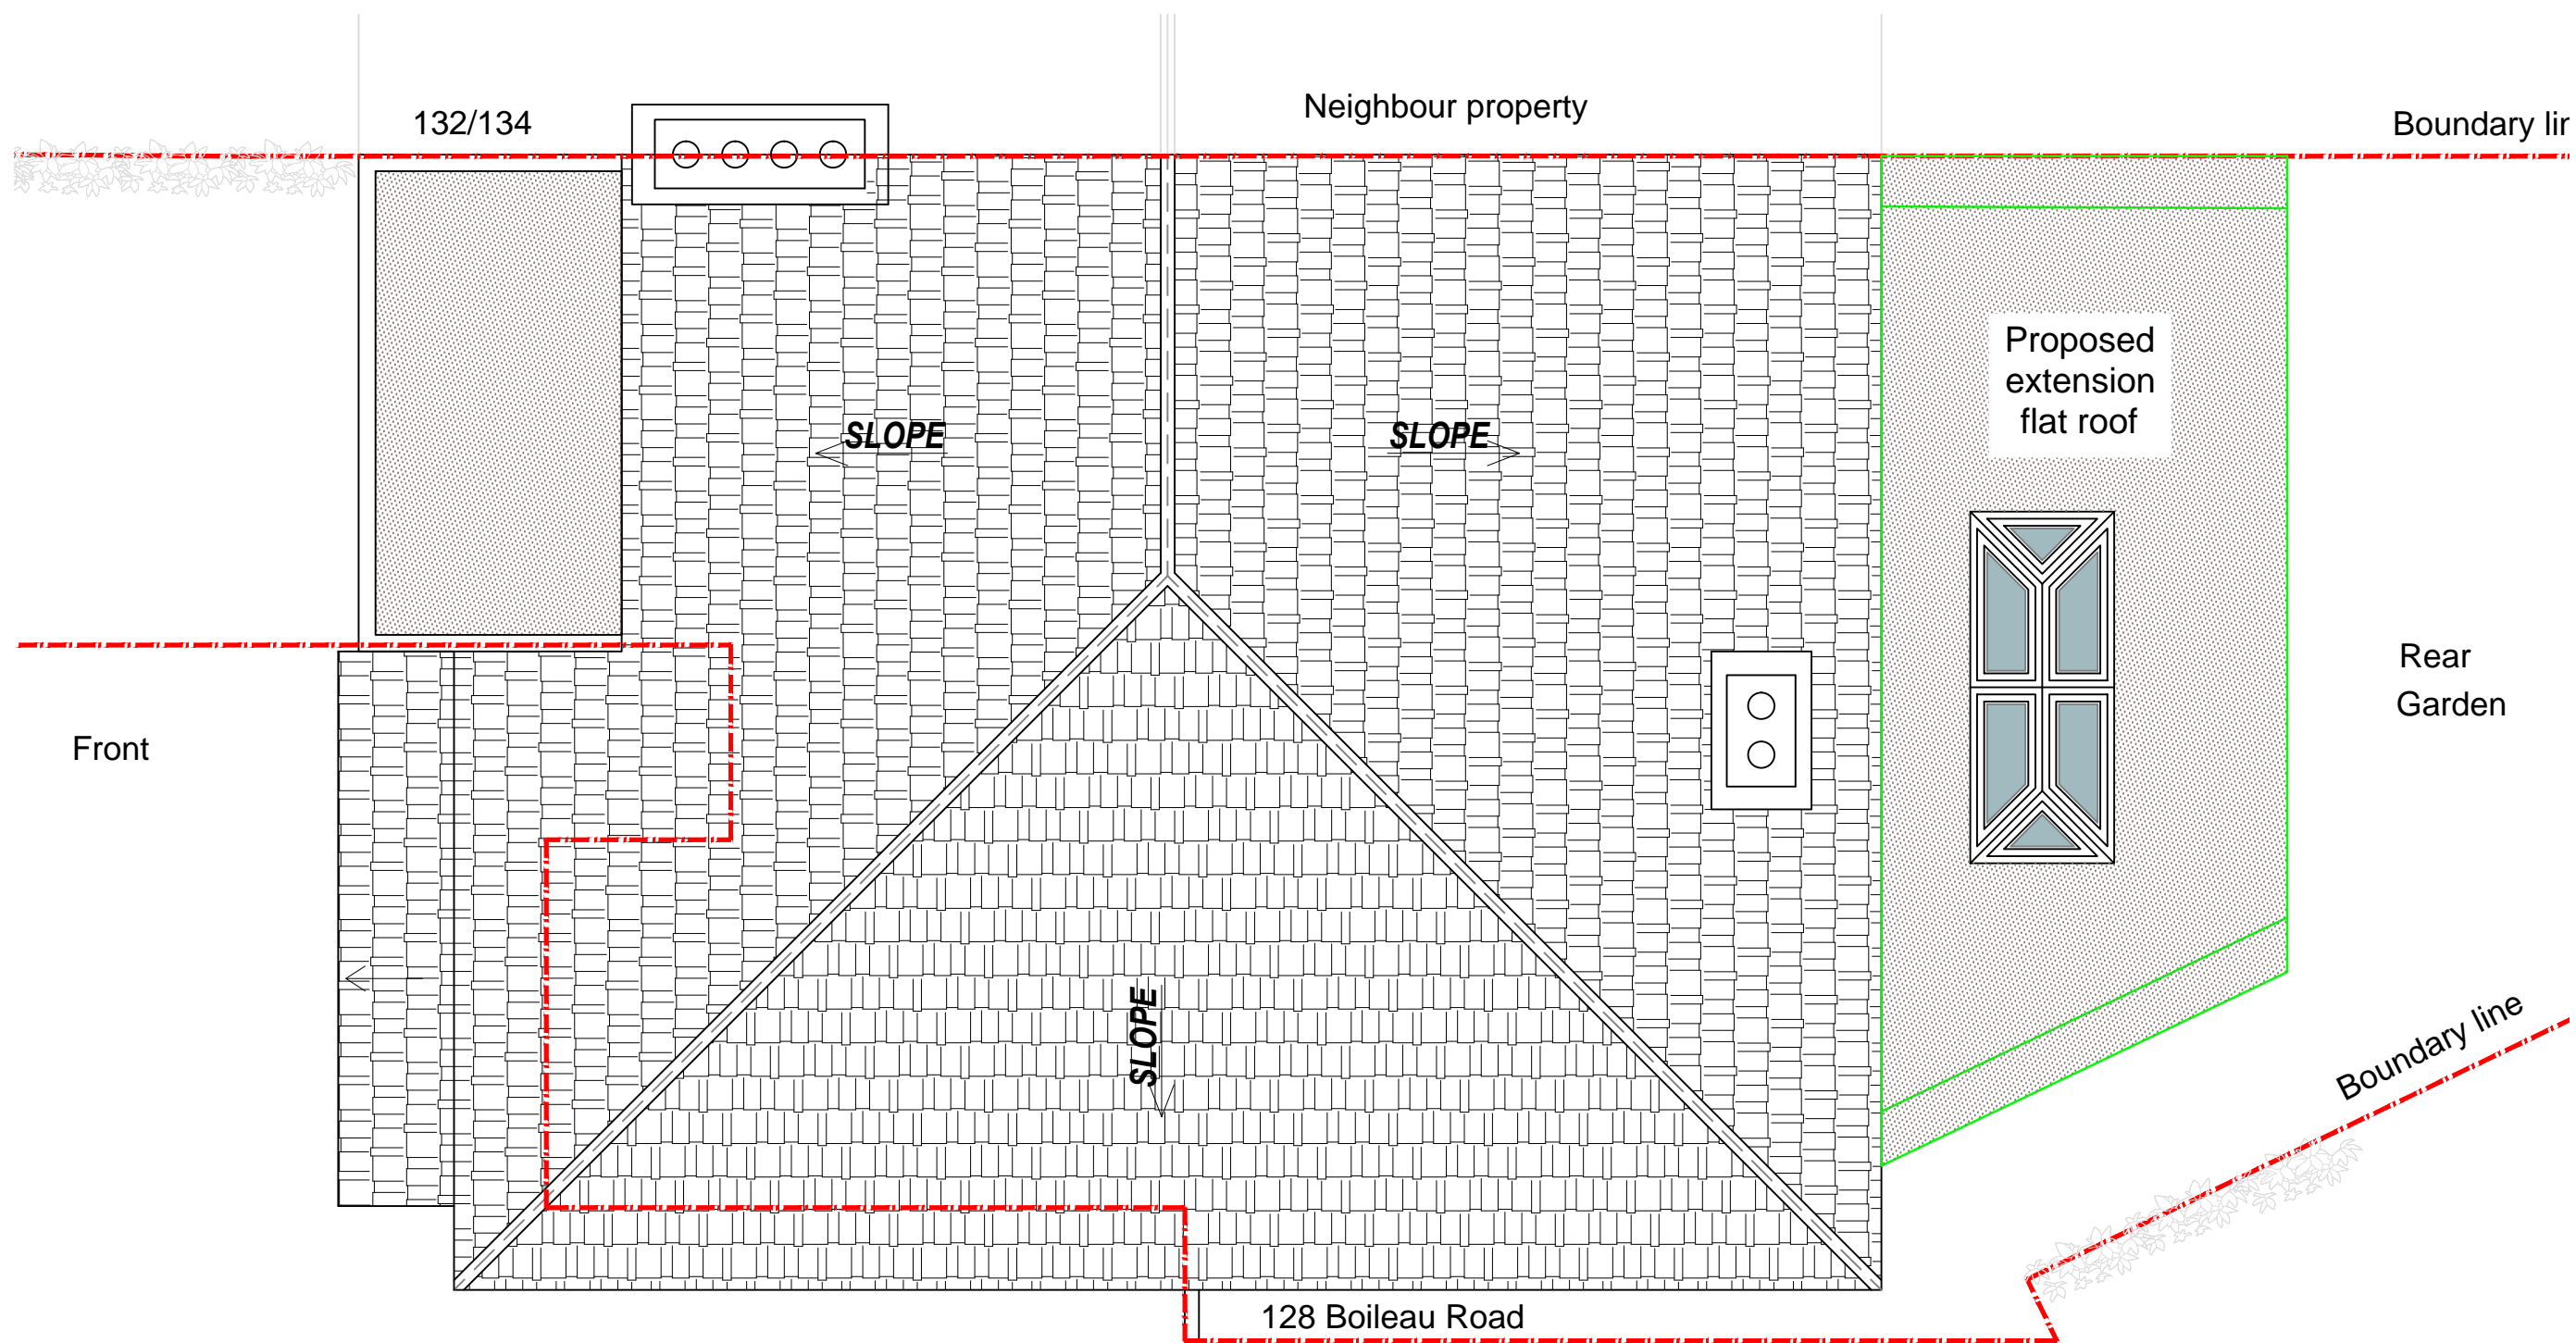

All proposed materials to match existing

All proposed materials to match existing

PROPOSED ROOF PLAN

Copyright all rights reserved.
The contents of this drawing can
not be copied without written
permission of the
DRAWNHOUSE LTD

DRAWNHOUSE LTD

Agent
E.mail: office@drawnhouse.co.uk
Mob: +44 7999 329377

Key:
- existing
- proposed

Project name:
128 Boileau Road,
SW13 9BP

Title: PROPOSED ROOF PLAN

Project number: 8927

Drawn: AN

Revision:

Scale: A3 - 1:50

Drawing No: 04

Date: June 2024