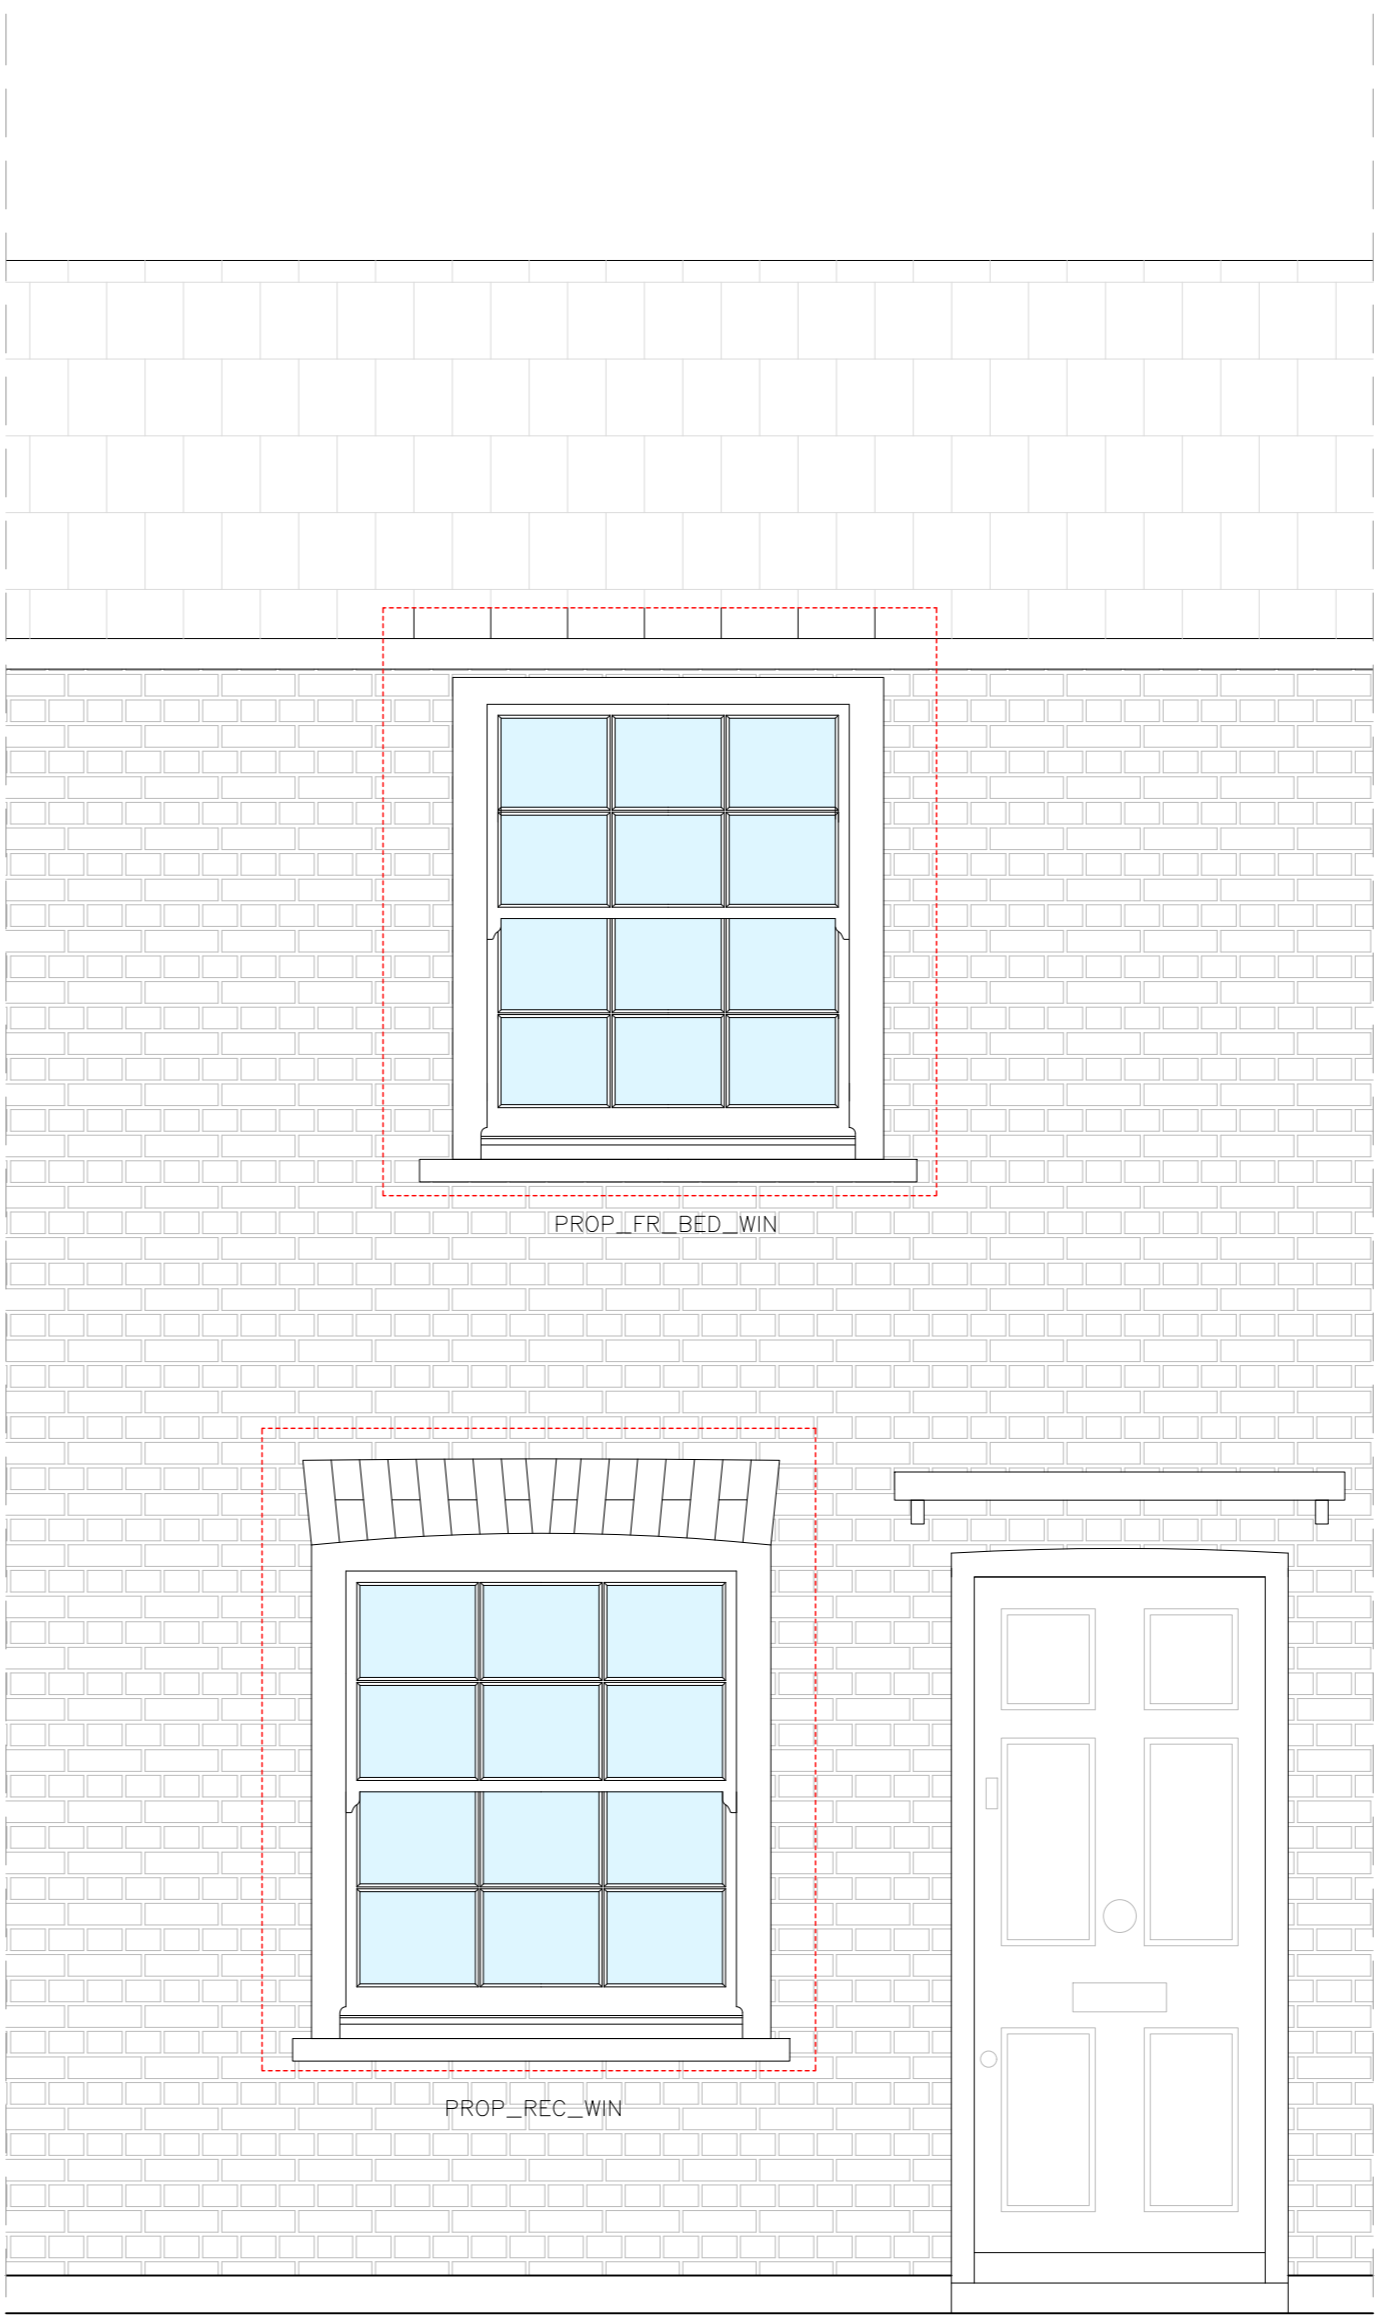

EXISTING ELEVATION

PROPOSED ELEVATION

Tel: 020 8017 1632
info@londonsash.com
The London Sash Window Company
41 High Street, London SE20 7HJ

DO NOT SCALE THIS DRAWING. USE FIGURE DIMENSIONS

NOTES:

SCALE 1:1200

CLIENT:	Francesca Panzarasa
LOCATION:	TW9 1EB
SCALE:	Drawing scale @A2
DRAWN BY:	TB
DATE:	06 December 2023
DRAWING TITLE:	Existing and Proposed Elevations
DRAWING NUMBER:	Exis & Prop_Elev
PURPOSE OF ISSUE:	For Planning
QUANTITY:	N/A
REVISION:	A