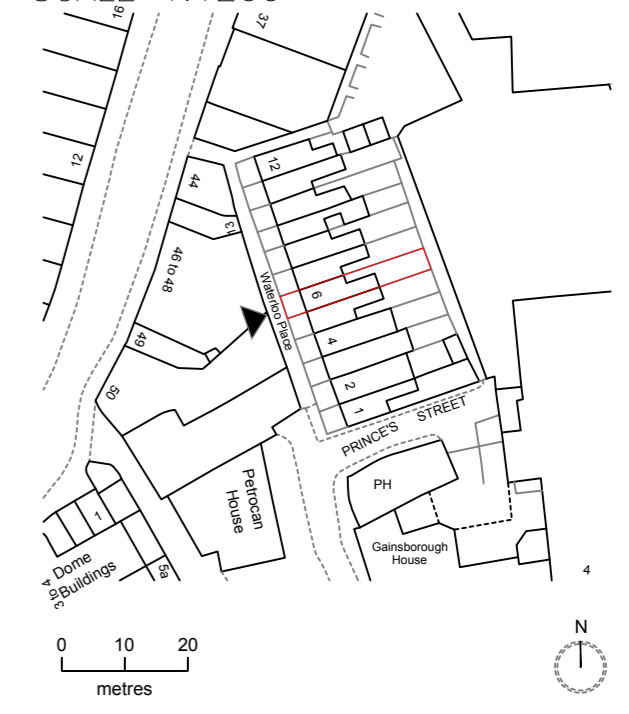

EXISTING ELEVATION

PROPOSED ELEVATION

Tel: 020 8017 1632
info@londonsash.com
The London Sash Window Company
41 High Street, London SE20 7HJ

DO NOT SCALE THIS DRAWING. USE FIGURE DIMENSIONS

NOTES:

SCALE 1:1200

CLIENT:	Francesca Panzarasa
LOCATION:	TW9 1EB
SCALE:	Drawing scale @A2
DRAWN BY:	TB
DATE:	06 December 2023
DRAWING TITLE:	Existing and Proposed Elevations
DRAWING NUMBER:	Exis & Prop_Elev
PURPOSE OF ISSUE:	For Planning
QUANTITY:	N/A
REVISION:	A