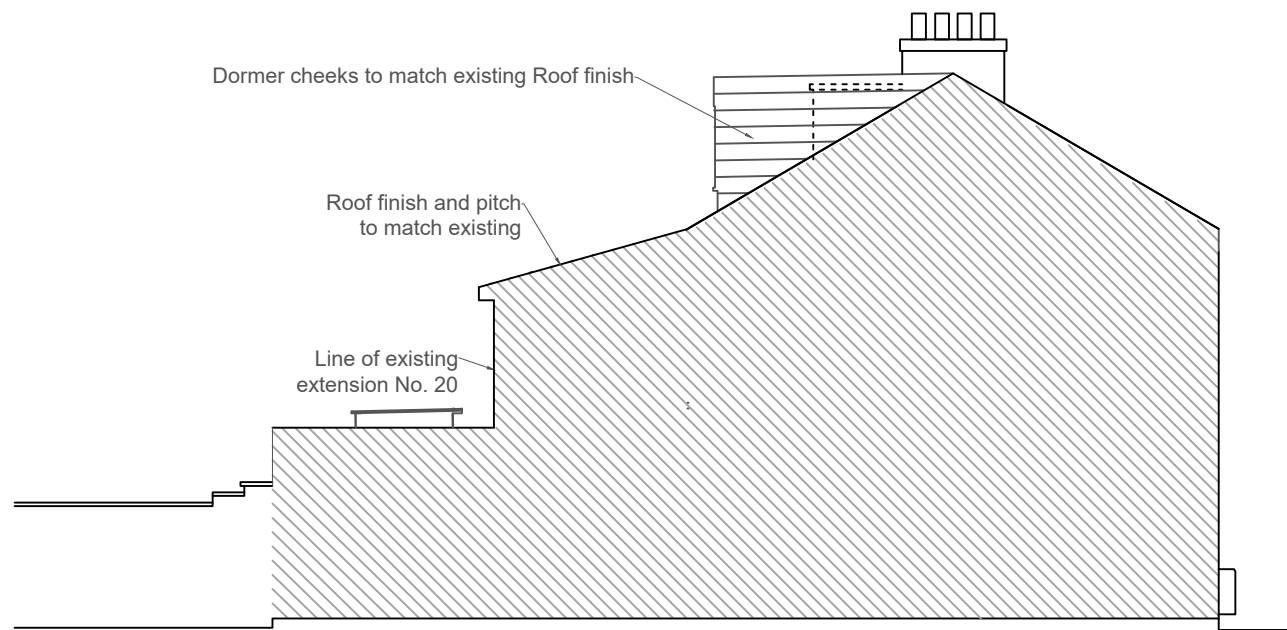

North Elevation AA

South Elevation (Through No. 20)

Rev E Planning application 2024

JOB: 22 Princes Road, Richmond, TW10 6DH

CLIENT: Mr A Kirkbright

DRAWING: Proposed Side Elevations

DATE: 16 23

DWG NO: 190 - 114