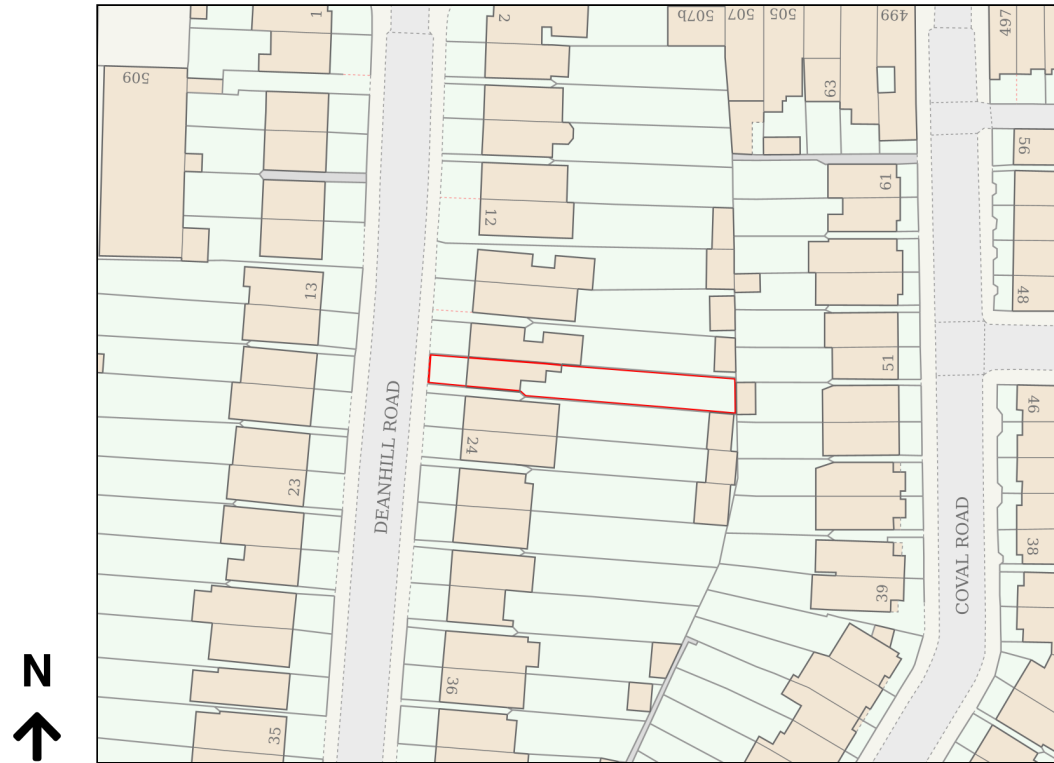

Location Plan

Site Address: 20, Deanhill Road, East Sheen, London, SW14 7DF

Date Produced: 03-Jul-2024

Scale: 1:1250 @A4

Planning Portal Reference: PP-13205009v1