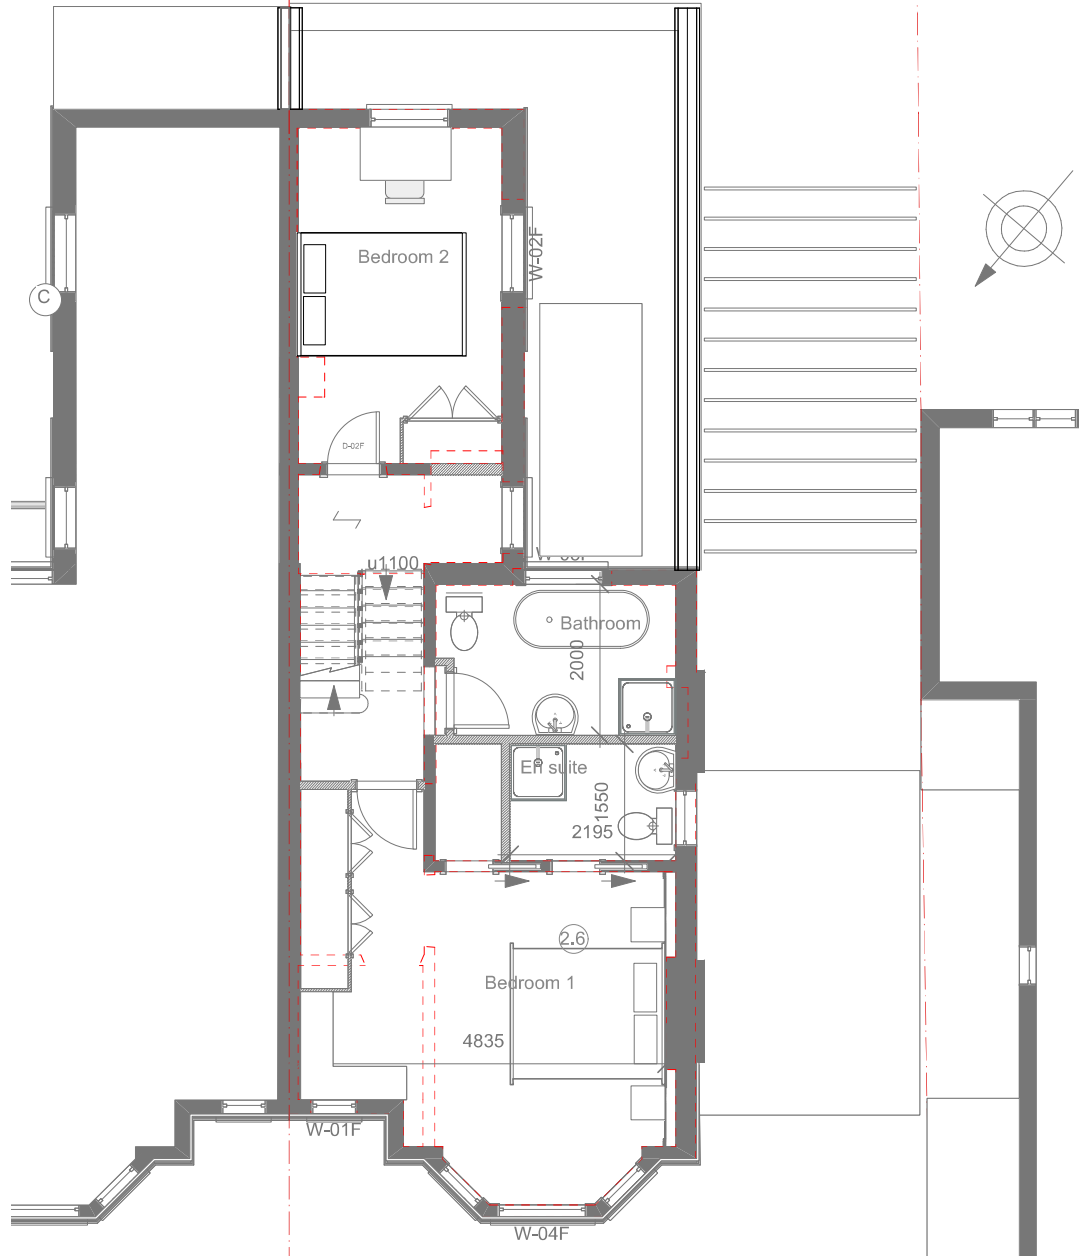

SCALE BAR

GENERAL NOTES: Do not scale from this drawing.
 Dimensions must be checked on site.
 This drawing is copyright of Grainne O'Keeffe Architects.
 This drawing cannot be copied or used in any way without the
 express permission of Grainne O'Keeffe Architects.
 Neighbouring properties not surveyed unless stated

Job No
2023 - 09

Dwg No
24

Scale
1:100

Revisions
 Rev A 020724 Flat roof

Rev No
A

Last Edited:
2/7/24
9:42:08