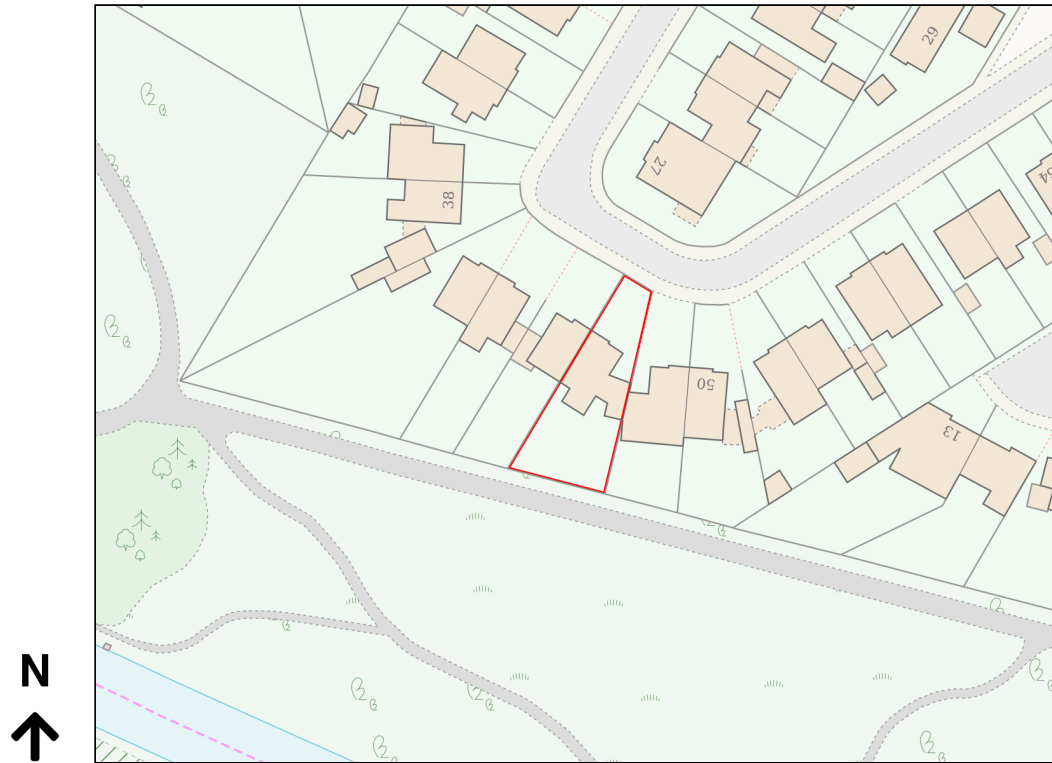

Location Plan

Site Address: 46, Woodlawn Crescent, Twickenham, TW2 6BD

Date Produced: 03-Jul-2024

Scale: 1:1250 @A4

Planning Portal Reference: PP-13204526v1