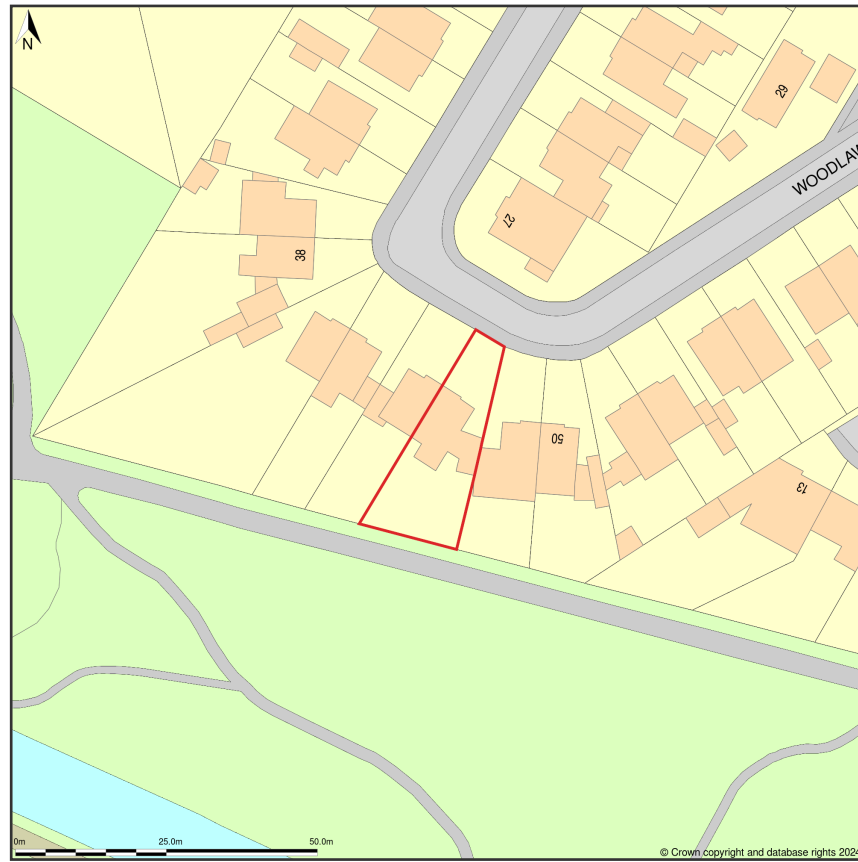

46, Woodlawn Crescent, Twickenham, Richmond Upon Thames, TW2 6BD

Location Plan shows area bounded by: 513465.25, 172716.28 513606.67, 172857.7 (at a scale of 1:1250), OSGridRef: TQ13537278. The representation of a road, track or path is no of way. The representation of features as lines is no evidence of a property boundary.

Produced on 14th Mar 2024 from the Ordnance Survey National Geographic Database and incorporating surveyed revision available at this date. Reproduction in whole or part is prohibited without prior permission of Ordnance Survey. © Crown copyright 2024. Supplied by www.buyaplan.co.uk a licensed Ordnance Survey partner (100053143). Unique plan reference: #00886205